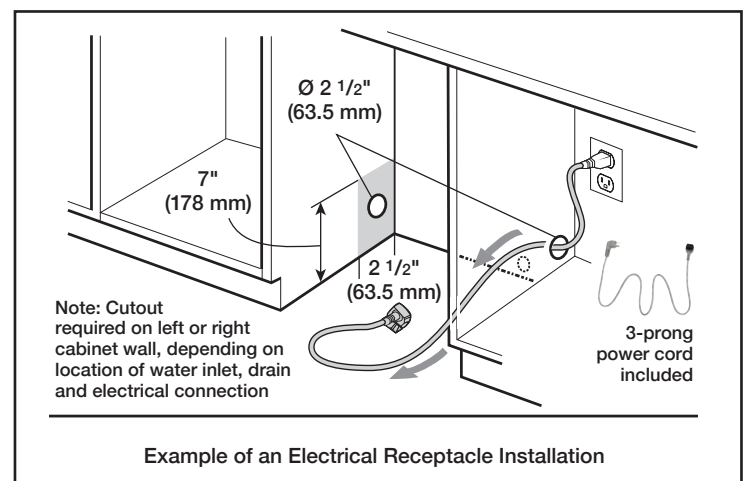

24" Recessed Handle Dishwasher

100 Series – Black SHE3AR76UC

BOSCH

Invented for life

Installation Details

The electrical power cord and drain connections are in the rear of the appliance. The inlet is in the front. Extension for drain hose available as accessory. Junction Box for hard wired connection available as an accessory.