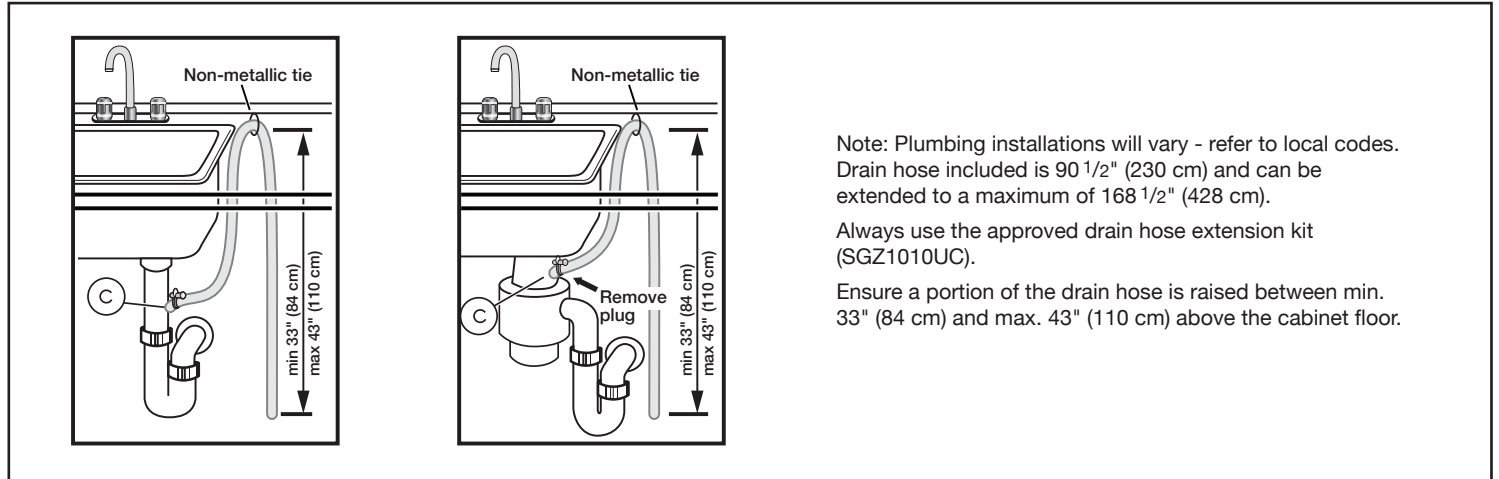

24" Recessed Handle Dishwasher

100 Series – Black SHE3AR76UC

BOSCH

Invented for life

Installation Details

Accessories: To purchase Bosch accessories, cleaners & parts please visit www.bosch-home.com/us/store or call 1-800-944-2904 (Mon to Fri 5 am to 6 pm PST, Sat 6 am to 3 pm PST).

Notes: All height, width and depth dimensions are shown in inches. BSH reserves the absolute and unrestricted right to change product materials and specifications, at any time, without notice. Consult the product's installation instructions for final dimensional data and other details prior to making cutout.