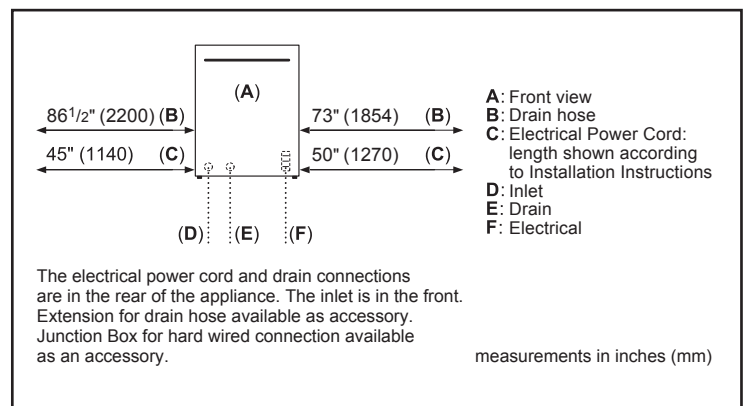

24" Recessed Handle Dishwasher

100 Series – Black SHE3AR76UC

BOSCH

Invented for life

Installation Details

The electrical power cord and drain connections are in the rear of the appliance. The inlet is in the front. Extension for drain hose available as accessory. Junction Box for hard wired connection available as an accessory.