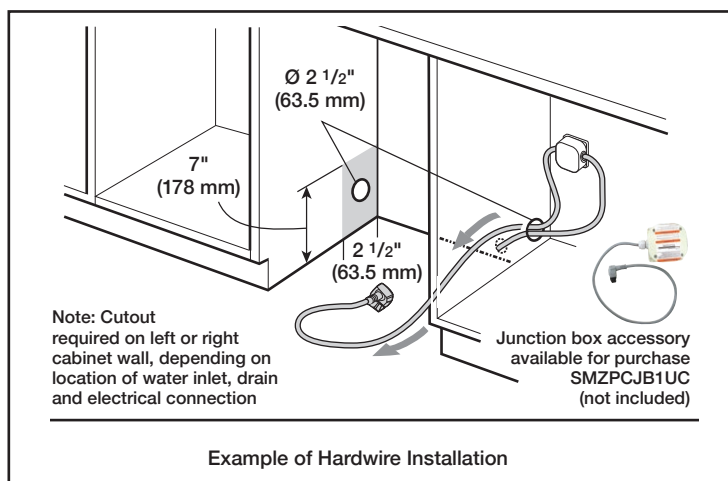

24" Recessed Handle Dishwasher

100 Series – Black SHE3AR76UC

BOSCH

Invented for life

Installation Details

The electrical power cord and drain connections are in the rear of the appliance. The inlet is in the front. Extension for drain hose available as accessory. Junction Box for hard wired connection available as an accessory.