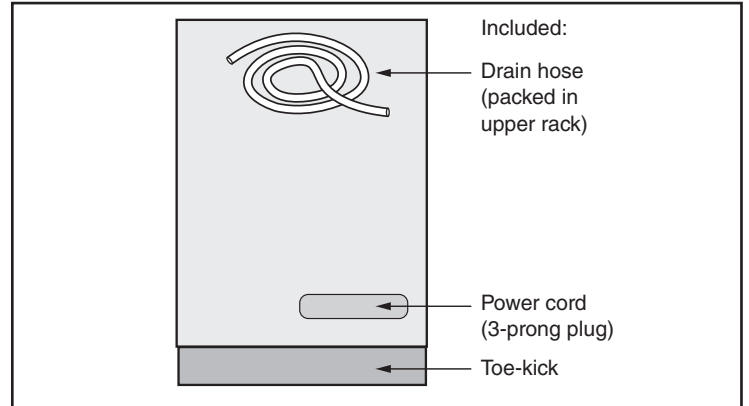

24" Recessed Handle Dishwasher

100 Series – Black SHE3AR76UC

BOSCH

Invented for life

Installation Details

The electrical power cord and drain connections are in the rear of the appliance. The inlet is in the front. Extension for drain hose available as accessory. Junction Box for hard wired connection available as an accessory.