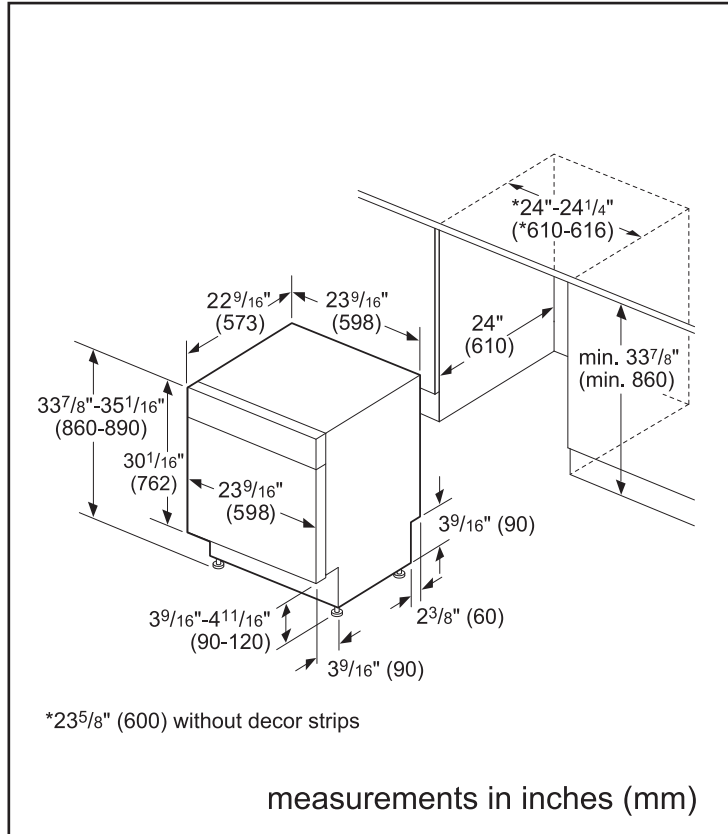

Dimensions & Weight

| | |
|---|-------------------------------|
| Overall appliance dimensions (HxWxD) (in) | 33 7/8" x 23 9/16" x 22 9/16" |
| Required cutout size (HxWxD) (in) | 33 7/8" x 24" x 24" |
| Adjustable feet | Yes |
| Net weight (lbs) | 69 lbs |

24" Recessed Handle Dishwasher

100 Series – Black SHE3AR76UC

BOSCH

Invented for life

Installation Details

The electrical power cord and drain connections are in the rear of the appliance. The inlet is in the front. Extension for drain hose available as accessory. Junction Box for hard wired connection available as an accessory.

Notes: All height, width and depth dimensions are shown in inches. BSH reserves the absolute and unrestricted right to change product materials and specifications, at any time, without notice. Consult the product's installation instructions for final dimensional data and other details prior to making cutout.