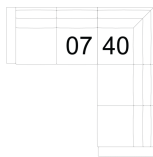

**04 Ottoman**  
40 x 29 x 18"  
101 x 72 x 46 cm

**07 LHF Loveseat**  
**08 RHF Loveseat**  
62 x 39 x 33"  
157 x 99 x 83 cm

**12 LHF Sofa**  
**13 RHF Sofa**  
87 x 39 x 33"  
221 x 99 x 83 cm

**16 LHF Chaise**  
**15 RHF Chaise**  
36 x 62 x 33"  
90 x 156 x 83 cm

**36 LHF Corner Chaise**  
**35 RHF Corner Chaise**  
92 x 39 x 33"  
232 x 99 x 83 cm

**39 LHF Sofa Split**  
**40 RHF Sofa Split**  
98 x 39 x 33"  
249 x 99 x 83 cm

## POPULAR CONFIGURATIONS

**07/40**  
96 x 98"  
244 x 249 cm

**12/35**  
125 x 91"  
318 x 232 cm

## DIMENSIONS

Seat Depth: 24" / 60 cm  
Seat Height: 17" / 44 cm  
Arm Depth: 38" / 96 cm  
Arm Height: 24" / 60 cm

Dimensions shown as Width x Depth x Height.

Dimensions are correct at the time of printing and are subject to change without notice. Actual measurements for each item may vary from what is shown here. Please allow up to a +/- 1 inch difference. Availability may vary by region.