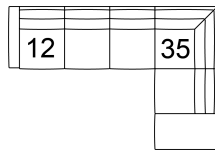

**04 Ottoman**  
40 x 29 x 18"  
101 x 72 x 46 cm

**07 LHF Loveseat**  
**08 RHF Loveseat**  
62 x 39 x 33"  
157 x 99 x 83 cm

**12 LHF Sofa**  
**13 RHF Sofa**  
87 x 39 x 33"  
221 x 99 x 83 cm

**16 LHF Chaise**  
**15 RHF Chaise**  
36 x 62 x 33"  
90 x 156 x 83 cm

**36 LHF Corner Chaise**  
**35 RHF Corner Chaise**  
92 x 39 x 33"  
232 x 99 x 83 cm

**39 LHF Sofa Split**  
**40 RHF Sofa Split**  
98 x 39 x 33"  
249 x 99 x 83 cm

## POPULAR CONFIGURATIONS

**07/40**  
96 x 98"  
244 x 249 cm

**12/35**  
125 x 91"  
318 x 232 cm

## DIMENSIONS

Seat Depth: 24" / 60 cm  
Seat Height: 17" / 44 cm  
Arm Depth: 38" / 96 cm  
Arm Height: 24" / 60 cm

Dimensions shown as Width x Depth x Height.

Dimensions are correct at the time of printing and are subject to change without notice. Actual measurements for each item may vary from what is shown here. Please allow up to a +/- 1 inch difference. Availability may vary by region.