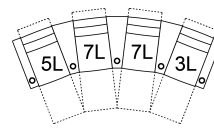

**3L RHF Pw Rcl HRest&Lmb
2L LHF Pw Rcl HRest&Lmb**
30 x 41 x 43"
77 x 105 x 110 cm

**4L Armless Loveseat Pw
HRest&Lmb**
46 x 41 x 43"
117 x 105 x 110 cm

**8L Armless Pw Rcl
HRest&Lmb**
23 x 41 x 43"
59 x 105 x 110 cm

**6L RHF Rcl LHF WgArm Pw
HRest&Lmb
5L LHF Rcl RHF WgArm Pw
HRest&Lmb**
46 x 41 x 43"
117 x 105 x 110 cm
IA: 23" / 59 cm

**7L RHF Wg Arm Pw Rcl
HRest&Lmb
9L LHF Wg Arm Pw Rcl
HRest&Lmb**
38 x 41 x 43"
97 x 105 x 110 cm

POPULAR CONFIGURATIONS

1L/3L/3L
101 x 42"
257 x 107 cm

5L/7L/3L
113 x 49"
288 x 125 cm

1L/3L/3L/3L
132 x 42"
336 x 107 cm

5L/7L/7L/3L
147 x 56"
374 x 143 cm

DIMENSIONS

Seat Depth: 21" / 55 cm
Seat Height: 21" / 55 cm
Arm Depth: 36" / 93 cm
Arm Height: 26" / 66 cm
Reclined Depth: 70" / 179 cm

Dimensions shown as Width x Depth x Height.

Dimensions are correct at the time of printing and are subject to change without notice. Actual measurements for each item may vary from what is shown here. Please allow up to a +/- 1 inch difference. Availability may vary by region.