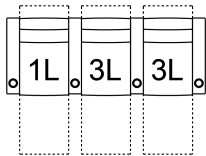

FUNCTION

USB charging
Power recline, power headrests and power lumbar with a button switch, USB charging, and LED backlighting

COVERS

Leather Like
Fabric
Leather

**1L Recliner Power
Headrest&Lumbar**
38 x 41 x 43"
97 x 105 x 110 cm
IA: 23" / 59 cm

**3L RHF Pw Rcl HRest&Lmb
2L LHF Pw Rcl HRest&Lmb**
30 x 41 x 43"
77 x 105 x 110 cm

**4L Armless Loveseat Pw
HRest&Lmb**
46 x 41 x 43"
117 x 105 x 110 cm

**8L Armless Pw Rcl
HRest&Lmb**
23 x 41 x 43"
59 x 105 x 110 cm

**6L RHF Rcl LHF WgArm Pw
HRest&Lmb
5L LHF Rcl RHF WgArm Pw
HRest&Lmb**
46 x 41 x 43"
117 x 105 x 110 cm
IA: 23" / 59 cm

**7L RHF Wg Arm Pw Rcl
HRest&Lmb
9L LHF Wg Arm Pw Rcl
HRest&Lmb**
38 x 41 x 43"
97 x 105 x 110 cm

POPULAR CONFIGURATIONS

1L/3L/3L
101 x 42"
257 x 107 cm

5L/7L/3L
113 x 49"
288 x 125 cm

1L/3L/3L/3L
132 x 42"
336 x 107 cm

5L/7L/7L/3L
147 x 56"
374 x 143 cm

DIMENSIONS

Seat Depth: 21" / 55 cm
Seat Height: 21" / 55 cm
Arm Depth: 36" / 93 cm
Arm Height: 26" / 66 cm
Reclined Depth: 70" / 179 cm