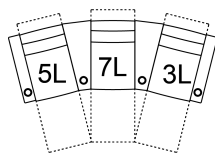

**3L RHF Pw Rcl HRest&Lmb
2L LHF Pw Rcl HRest&Lmb**
30 x 41 x 43"
77 x 105 x 110 cm

**4L Armless Loveseat Pw
HRest&Lmb**
46 x 41 x 43"
117 x 105 x 110 cm

**8L Armless Pw Rcl
HRest&Lmb**
23 x 41 x 43"
59 x 105 x 110 cm

**6L RHF Rcl LHF WgArm Pw
HRest&Lmb
5L LHF Rcl RHF WgArm Pw
HRest&Lmb**
46 x 41 x 43"
117 x 105 x 110 cm
IA: 23" / 59 cm

**7L RHF Wg Arm Pw Rcl
HRest&Lmb
9L LHF Wg Arm Pw Rcl
HRest&Lmb**
38 x 41 x 43"
97 x 105 x 110 cm

POPULAR CONFIGURATIONS

1L/3L/3L
101 x 42"
257 x 107 cm

5L/7L/3L
113 x 49"
288 x 125 cm

1L/3L/3L/3L
132 x 42"
336 x 107 cm

5L/7L/7L/3L
147 x 56"
374 x 143 cm

DIMENSIONS

Seat Depth: 21" / 55 cm
Seat Height: 21" / 55 cm
Arm Depth: 36" / 93 cm
Arm Height: 26" / 66 cm
Reclined Depth: 70" / 179 cm

Dimensions shown as Width x Depth x Height.

Dimensions are correct at the time of printing and are subject to change without notice. Actual measurements for each item may vary from what is shown here. Please allow up to a +/- 1 inch difference. Availability may vary by region.