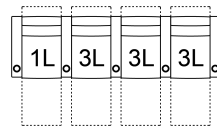

**3L RHF Pw Rcl HRest&Lmb
2L LHF Pw Rcl HRest&Lmb**
30 x 41 x 43"
77 x 105 x 110 cm

**4L Armless Loveseat Pw
HRest&Lmb**
46 x 41 x 43"
117 x 105 x 110 cm

**8L Armless Pw Rcl
HRest&Lmb**
23 x 41 x 43"
59 x 105 x 110 cm

**6L RHF Rcl LHF WgArm Pw
HRest&Lmb
5L LHF Rcl RHF WgArm Pw
HRest&Lmb**
46 x 41 x 43"
117 x 105 x 110 cm
IA: 23" / 59 cm

**7L RHF Wg Arm Pw Rcl
HRest&Lmb
9L LHF Wg Arm Pw Rcl
HRest&Lmb**
38 x 41 x 43"
97 x 105 x 110 cm

POPULAR CONFIGURATIONS

1L/3L/3L
101 x 42"
257 x 107 cm

5L/7L/3L
113 x 49"
288 x 125 cm

1L/3L/3L/3L
132 x 42"
336 x 107 cm

5L/7L/7L/3L
147 x 56"
374 x 143 cm

DIMENSIONS

Seat Depth: 21" / 55 cm
Seat Height: 21" / 55 cm
Arm Depth: 36" / 93 cm
Arm Height: 26" / 66 cm
Reclined Depth: 70" / 179 cm

Dimensions shown as Width x Depth x Height.

Dimensions are correct at the time of printing and are subject to change without notice. Actual measurements for each item may vary from what is shown here. Please allow up to a +/- 1 inch difference. Availability may vary by region.