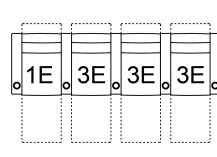

5E LHF Power Recliner w/ RHF Wedge Arm
40 x 42 x 43"
102 x 107 x 110 cm
IA: 23" / 59 cm

6E RHF Power Recliner w/LHF Wedge Arm
40 x 42 x 43"
102 x 107 x 110 cm
IA: 23" / 59 cm

7E RHF Wedge Arm Power Recliner
34 x 42 x 43"
87 x 107 x 110 cm

8E Armless Power Recliner
23 x 42 x 43"
59 x 107 x 110 cm

9E LHF Wedge Arm Power Recliner
34 x 42 x 43"
87 x 107 x 110 cm

POPULAR CONFIGURATIONS

1E/3E/3E
93 x 42"
237 x 107 cm

5E/7E/3E
109 x 48"
277 x 122 cm

1E/3E/3E/3E
122 x 42"
310 x 107 cm

5E/7E/7E/3E
144 x 55"
366 x 140 cm

SKU 4R/4E and 8R/8E are intended to only be used adjacent to skus with arms. If connected to an armless side, there could be gaps.

DIMENSIONS

Seat Depth: 21" / 53 cm
Seat Height: 21" / 52 cm
Arm Depth: 36" / 90 cm
Arm Height: 25" / 64 cm
Reclined Depth: 70" / 177 cm

Dimensions shown as Width x Depth x Height.

Dimensions are correct at the time of printing and are subject to change without notice. Actual measurements for each item may vary from what is shown here. Please allow up to a +/- 1 inch difference. Availability may vary by region.