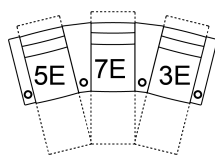

5E LHF Power Recliner w/ RHF Wedge Arm
40 x 42 x 43"
102 x 107 x 110 cm
IA: 23" / 59 cm

6E RHF Power Recliner w/LHF Wedge Arm
40 x 42 x 43"
102 x 107 x 110 cm
IA: 23" / 59 cm

7E RHF Wedge Arm Power Recliner
34 x 42 x 43"
87 x 107 x 110 cm

8E Armless Power Recliner
23 x 42 x 43"
59 x 107 x 110 cm

9E LHF Wedge Arm Power Recliner
34 x 42 x 43"
87 x 107 x 110 cm

POPULAR CONFIGURATIONS

1E/3E/3E
93 x 42"
237 x 107 cm

5E/7E/3E
109 x 48"
277 x 122 cm

1E/3E/3E/3E
122 x 42"
310 x 107 cm

5E/7E/7E/3E
144 x 55"
366 x 140 cm

SKU 4R/4E and 8R/8E are intended to only be used adjacent to skus with arms. If connected to an armless side, there could be gaps.

DIMENSIONS

Seat Depth: 21" / 53 cm
Seat Height: 21" / 52 cm
Arm Depth: 36" / 90 cm
Arm Height: 25" / 64 cm
Reclined Depth: 70" / 177 cm

Dimensions shown as Width x Depth x Height.

Dimensions are correct at the time of printing and are subject to change without notice. Actual measurements for each item may vary from what is shown here. Please allow up to a +/- 1 inch difference. Availability may vary by region.