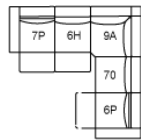

6H Armless Power Recliner w/ Power Headrest
 33 x 42 x 31"
 84 x 107 x 79 cm

70 Armless Chair
 33 x 42 x 31"
 84 x 107 x 79 cm

9A Corner Square w Movable HeadR
 48 x 48 x 31"
 122 x 122 x 79 cm

C3 RHF PWR Reclining Chaise
C4 LHF PWR Reclining Chaise
 42 x 64 x 31"
 107 x 163 x 79 cm

K3 Console with Storage
 13 x 41 x 27"
 34 x 103 x 68 cm

6P RHF Power Recliner w/ Power Headrest
7P LHF Power Recliner w/ Power Headrest
 42 x 42 x 31"
 107 x 107 x 79 cm

POPULAR CONFIGURATIONS

7P/K3/70/9A/70/6P
 136 x 123"
 346 x 313 cm

7P/6H/9A/70/6P
 122 x 122"
 310 x 310 cm

7P/K3/70/9A/70/C3
 136 x 123"
 346 x 313 cm

C4/70/9A/6H/17
 123 x 139"
 313 x 354 cm

DIMENSIONS

Seat Depth: 23" / 58 cm
 Seat Height: 19" / 50 cm
 Arm Depth: 41" / 104 cm
 Arm Height: 24" / 60 cm
 Reclined Depth: 62" / 158 cm

Dimensions shown as Width x Depth x Height.

Dimensions are correct at the time of printing and are subject to change without notice. Actual measurements for each item may vary from what is shown here. Please allow up to a +/- 1 inch difference. Availability may vary by region.