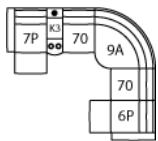

6H Armless Power Recliner w/ Power Headrest
 33 x 42 x 31"
 84 x 107 x 79 cm

70 Armless Chair
 33 x 42 x 31"
 84 x 107 x 79 cm

9A Corner Square w Movable HeadR
 48 x 48 x 31"
 122 x 122 x 79 cm

C3 RHF PWR Reclining Chaise
C4 LHF PWR Reclining Chaise
 42 x 64 x 31"
 107 x 163 x 79 cm

K3 Console with Storage
 13 x 41 x 27"
 34 x 103 x 68 cm

6P RHF Power Recliner w/ Power Headrest
7P LHF Power Recliner w/ Power Headrest
 42 x 42 x 31"
 107 x 107 x 79 cm

POPULAR CONFIGURATIONS

7P/K3/70/9A/70/6P
 136 x 123"
 346 x 313 cm

7P/6H/9A/70/6P
 122 x 122"
 310 x 310 cm

7P/K3/70/9A/70/C3
 136 x 123"
 346 x 313 cm

C4/70/9A/6H/17
 123 x 139"
 313 x 354 cm

DIMENSIONS

Seat Depth: 23" / 58 cm
 Seat Height: 19" / 50 cm
 Arm Depth: 41" / 104 cm
 Arm Height: 24" / 60 cm
 Reclined Depth: 62" / 158 cm

Dimensions shown as Width x Depth x Height.

Dimensions are correct at the time of printing and are subject to change without notice. Actual measurements for each item may vary from what is shown here. Please allow up to a +/- 1 inch difference. Availability may vary by region.