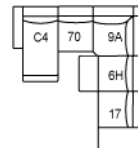

6H Armless Power Recliner w/ Power Headrest
 33 x 42 x 31"
 84 x 107 x 79 cm

70 Armless Chair
 33 x 42 x 31"
 84 x 107 x 79 cm

9A Corner Square w Movable HeadR
 48 x 48 x 31"
 122 x 122 x 79 cm

C3 RHF PWR Reclining Chaise
C4 LHF PWR Reclining Chaise
 42 x 64 x 31"
 107 x 163 x 79 cm

K3 Console with Storage
 13 x 41 x 27"
 34 x 103 x 68 cm

6P RHF Power Recliner w/ Power Headrest
7P LHF Power Recliner w/ Power Headrest
 42 x 42 x 31"
 107 x 107 x 79 cm

POPULAR CONFIGURATIONS

7P/K3/70/9A/70/6P
 136 x 123"
 346 x 313 cm

7P/6H/9A/70/6P
 122 x 122"
 310 x 310 cm

7P/K3/70/9A/70/C3
 136 x 123"
 346 x 313 cm

C4/70/9A/6H/17
 123 x 139"
 313 x 354 cm

DIMENSIONS

Seat Depth: 23" / 58 cm
 Seat Height: 19" / 50 cm
 Arm Depth: 41" / 104 cm
 Arm Height: 24" / 60 cm
 Reclined Depth: 62" / 158 cm

Dimensions shown as Width x Depth x Height.

Dimensions are correct at the time of printing and are subject to change without notice. Actual measurements for each item may vary from what is shown here. Please allow up to a +/- 1 inch difference. Availability may vary by region.