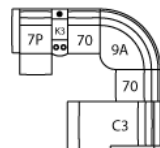

6H Armless Power Recliner w/ Power Headrest
 33 x 42 x 31"
 84 x 107 x 79 cm

70 Armless Chair
 33 x 42 x 31"
 84 x 107 x 79 cm

9A Corner Square w Movable HeadR
 48 x 48 x 31"
 122 x 122 x 79 cm

C3 RHF PWR Reclining Chaise
C4 LHF PWR Reclining Chaise
 42 x 64 x 31"
 107 x 163 x 79 cm

K3 Console with Storage
 13 x 41 x 27"
 34 x 103 x 68 cm

6P RHF Power Recliner w/ Power Headrest
7P LHF Power Recliner w/ Power Headrest
 42 x 42 x 31"
 107 x 107 x 79 cm

POPULAR CONFIGURATIONS

7P/K3/70/9A/70/6P
 136 x 123"
 346 x 313 cm

7P/6H/9A/70/6P
 122 x 122"
 310 x 310 cm

7P/K3/70/9A/70/C3
 136 x 123"
 346 x 313 cm

C4/70/9A/6H/17
 123 x 139"
 313 x 354 cm

DIMENSIONS

Seat Depth: 23" / 58 cm
 Seat Height: 19" / 50 cm
 Arm Depth: 41" / 104 cm
 Arm Height: 24" / 60 cm
 Reclined Depth: 62" / 158 cm

Dimensions shown as Width x Depth x Height.

Dimensions are correct at the time of printing and are subject to change without notice. Actual measurements for each item may vary from what is shown here. Please allow up to a +/- 1 inch difference. Availability may vary by region.