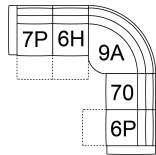

31 Wallhugger Power Recliner w/ Power Headrest
 43 x 41 x 32"
 110 x 105 x 82 cm
 IA: 25" / 63 cm

6H Armless Power Recliner w/ Power Headrest
 34 x 41 x 32"
 87 x 105 x 82 cm

70 Armless Chair
 34 x 41 x 32"
 87 x 105 x 82 cm

9A Corner Square w Movable HeadR
 47 x 47 x 32"
 119 x 119 x 82 cm

C3 RHF PWR Reclining Chaise
C4 LHF PWR Reclining Chaise
 43 x 64 x 32"
 110 x 162 x 82 cm

K3 Console with Storage
 13 x 39 x 26"
 34 x 98 x 67 cm

6P RHF Power Recliner w/ Power Headrest
7P LHF Power Recliner w/ Power Headrest
 43 x 41 x 32"
 109 x 105 x 82 cm

POPULAR CONFIGURATIONS

7P/K3/70/9A/70/C3
 136 x 123"
 346 x 313 cm

7P/6H/9A/70/6P
 123 x 123"
 313 x 313 cm

C4/70/9A/6H/17
 123 x 138"
 313 x 351 cm

7P/K3/70/9A/70/6P
 136 x 123"
 346 x 313 cm

DIMENSIONS

Seat Depth: 23" / 59 cm
 Seat Height: 19" / 49 cm
 Arm Depth: 39" / 100 cm
 Arm Height: 24" / 62 cm
 Reclined Depth: 63" / 161 cm