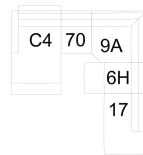

9A Corner Square w Movable HeadR
 47 x 47 x 32"
 119 x 119 x 82 cm

C3 RHF PWR Reclining Chaise
C4 LHF PWR Reclining Chaise
 43 x 64 x 32"
 110 x 162 x 82 cm

K3 Console with Storage
 13 x 39 x 26"
 34 x 98 x 67 cm

6P RHF Power Recliner w/ Power Headrest
7P LHF Power Recliner w/ Power Headrest
 43 x 41 x 32"
 109 x 105 x 82 cm

POPULAR CONFIGURATIONS

7P/K3/70/9A/70/C3
 136 x 123"
 346 x 313 cm

7P/6H/9A/70/6P
 123 x 123"
 313 x 313 cm

C4/70/9A/6H/17
 123 x 138"
 313 x 351 cm

7P/K3/70/9A/70/6P
 136 x 123"
 346 x 313 cm

DIMENSIONS

Seat Depth: 23" / 59 cm
 Seat Height: 19" / 49 cm
 Arm Depth: 39" / 100 cm
 Arm Height: 24" / 62 cm
 Reclined Depth: 63" / 161 cm

Dimensions shown as Width x Depth x Height.

Dimensions are correct at the time of printing and are subject to change without notice. Actual measurements for each item may vary from what is shown here. Please allow up to a +/- 1 inch difference. Availability may vary by region.