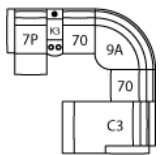

31 Wallhugger Power Recliner w/ Power Headrest
 43 x 41 x 32"
 110 x 105 x 82 cm
 IA: 25" / 63 cm

6H Armless Power Recliner w/ Power Headrest
 34 x 41 x 32"
 87 x 105 x 82 cm

70 Armless Chair
 34 x 41 x 32"
 87 x 105 x 82 cm

9A Corner Square w Movable HeadR
 47 x 47 x 32"
 119 x 119 x 82 cm

C3 RHF PWR Reclining Chaise
C4 LHF PWR Reclining Chaise
 43 x 64 x 32"
 110 x 162 x 82 cm

K3 Console with Storage
 13 x 39 x 26"
 34 x 98 x 67 cm

6P RHF Power Recliner w/ Power Headrest
7P LHF Power Recliner w/ Power Headrest
 43 x 41 x 32"
 109 x 105 x 82 cm

POPULAR CONFIGURATIONS

7P/K3/70/9A/70/C3
 136 x 123"
 346 x 313 cm

7P/6H/9A/70/6P
 123 x 123"
 313 x 313 cm

C4/70/9A/6H/17
 123 x 138"
 313 x 351 cm

7P/K3/70/9A/70/6P
 136 x 123"
 346 x 313 cm

DIMENSIONS

Seat Depth: 23" / 59 cm
 Seat Height: 19" / 49 cm
 Arm Depth: 39" / 100 cm
 Arm Height: 24" / 62 cm
 Reclined Depth: 63" / 161 cm