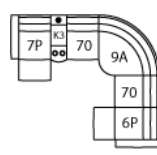

9A Corner Square w Movable HeadR
 47 x 47 x 32"
 119 x 119 x 82 cm

C3 RHF PWR Reclining Chaise
C4 LHF PWR Reclining Chaise
 43 x 64 x 32"
 110 x 162 x 82 cm

K3 Console with Storage
 13 x 39 x 26"
 34 x 98 x 67 cm

6P RHF Power Recliner w/ Power Headrest
7P LHF Power Recliner w/ Power Headrest
 43 x 41 x 32"
 109 x 105 x 82 cm

POPULAR CONFIGURATIONS

7P/K3/70/9A/70/C3
 136 x 123"
 346 x 313 cm

7P/6H/9A/70/6P
 123 x 123"
 313 x 313 cm

C4/70/9A/6H/17
 123 x 138"
 313 x 351 cm

7P/K3/70/9A/70/6P
 136 x 123"
 346 x 313 cm

DIMENSIONS

Seat Depth: 23" / 59 cm
 Seat Height: 19" / 49 cm
 Arm Depth: 39" / 100 cm
 Arm Height: 24" / 62 cm
 Reclined Depth: 63" / 161 cm

Dimensions shown as Width x Depth x Height.

Dimensions are correct at the time of printing and are subject to change without notice. Actual measurements for each item may vary from what is shown here. Please allow up to a +/- 1 inch difference. Availability may vary by region.