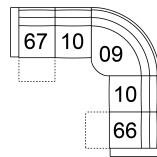

**63 Loveseat Power Recliner w/ Power Headrest**  
64 x 41 x 40"  
163 x 103 x 102 cm  
IA: 45" / 115 cm

**66 RHF Power Recliner w/ Power Headrest**  
32 x 41 x 40"  
82 x 103 x 102 cm

**67 LHF Power Recliner w/ Power Headrest**  
32 x 41 x 40"  
82 x 103 x 102 cm

**68 Console Loveseat Power Recliner w/ Power Headrest**  
77 x 41 x 40"  
196 x 103 x 102 cm

**6H Armless Power Recliner w/ Power Headrest**  
24 x 41 x 40"  
60 x 103 x 102 cm

**W2 Console w/Storage**  
14 x 40 x 35"  
34 x 102 x 89 cm

## POPULAR CONFIGURATIONS

**67/10/09/60/66**  
104 x 104"  
265 x 265 cm

**67/W2/10/09/60/66**  
117 x 104"  
298 x 265 cm

**67/W2/10/09/10/66**  
117 x 104"  
298 x 265 cm

**67/10/09/10/66**  
104 x 104"  
265 x 265 cm

## DIMENSIONS

Seat Depth: 21" / 55 cm  
Seat Height: 20" / 51 cm  
Arm Depth: 33" / 85 cm  
Arm Height: 24" / 61 cm  
Reclined Depth: 65" / 166 cm

Dimensions shown as Width x Depth x Height.

Dimensions are correct at the time of printing and are subject to change without notice. Actual measurements for each item may vary from what is shown here. Please allow up to a +/- 1 inch difference. Availability may vary by region.