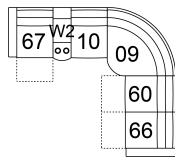

**63 Loveseat Power Recliner w/ Power Headrest**  
64 x 41 x 40"  
163 x 103 x 102 cm  
IA: 45" / 115 cm

**66 RHF Power Recliner w/ Power Headrest**  
32 x 41 x 40"  
82 x 103 x 102 cm

**67 LHF Power Recliner w/ Power Headrest**  
32 x 41 x 40"  
82 x 103 x 102 cm

**68 Console Loveseat Power Recliner w/ Power Headrest**  
77 x 41 x 40"  
196 x 103 x 102 cm

**6H Armless Power Recliner w/ Power Headrest**  
24 x 41 x 40"  
60 x 103 x 102 cm

**W2 Console w/Storage**  
14 x 40 x 35"  
34 x 102 x 89 cm

## POPULAR CONFIGURATIONS

**67/10/09/60/66**  
104 x 104"  
265 x 265 cm

**67/W2/10/09/60/66**  
117 x 104"  
298 x 265 cm

**67/W2/10/09/10/66**  
117 x 104"  
298 x 265 cm

**67/10/09/10/66**  
104 x 104"  
265 x 265 cm

## DIMENSIONS

Seat Depth: 21" / 55 cm  
Seat Height: 20" / 51 cm  
Arm Depth: 33" / 85 cm  
Arm Height: 24" / 61 cm  
Reclined Depth: 65" / 166 cm

Dimensions shown as Width x Depth x Height.

Dimensions are correct at the time of printing and are subject to change without notice. Actual measurements for each item may vary from what is shown here. Please allow up to a +/- 1 inch difference. Availability may vary by region.