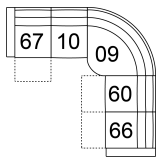

**63 Loveseat Power Recliner w/ Power Headrest**  
64 x 41 x 40"  
163 x 103 x 102 cm  
IA: 45" / 115 cm

**66 RHF Power Recliner w/ Power Headrest**  
32 x 41 x 40"  
82 x 103 x 102 cm

**67 LHF Power Recliner w/ Power Headrest**  
32 x 41 x 40"  
82 x 103 x 102 cm

**68 Console Loveseat Power Recliner w/ Power Headrest**  
77 x 41 x 40"  
196 x 103 x 102 cm

**6H Armless Power Recliner w/ Power Headrest**  
24 x 41 x 40"  
60 x 103 x 102 cm

**W2 Console w/Storage**  
14 x 40 x 35"  
34 x 102 x 89 cm

## POPULAR CONFIGURATIONS

**67/10/09/60/66**  
104 x 104"  
265 x 265 cm

**67/W2/10/09/60/66**  
117 x 104"  
298 x 265 cm

**67/W2/10/09/10/66**  
117 x 104"  
298 x 265 cm

**67/10/09/10/66**  
104 x 104"  
265 x 265 cm

## DIMENSIONS

Seat Depth: 21" / 55 cm  
Seat Height: 20" / 51 cm  
Arm Depth: 33" / 85 cm  
Arm Height: 24" / 61 cm  
Reclined Depth: 65" / 166 cm

Dimensions shown as Width x Depth x Height.

Dimensions are correct at the time of printing and are subject to change without notice. Actual measurements for each item may vary from what is shown here. Please allow up to a +/- 1 inch difference. Availability may vary by region.