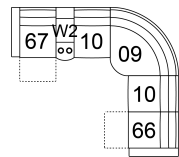

**63 Loveseat Power Recliner w/ Power Headrest**  
64 x 41 x 40"  
163 x 103 x 102 cm  
IA: 45" / 115 cm

**66 RHF Power Recliner w/ Power Headrest**  
32 x 41 x 40"  
82 x 103 x 102 cm

**67 LHF Power Recliner w/ Power Headrest**  
32 x 41 x 40"  
82 x 103 x 102 cm

**68 Console Loveseat Power Recliner w/ Power Headrest**  
77 x 41 x 40"  
196 x 103 x 102 cm

**6H Armless Power Recliner w/ Power Headrest**  
24 x 41 x 40"  
60 x 103 x 102 cm

**W2 Console w/Storage**  
14 x 40 x 35"  
34 x 102 x 89 cm

## POPULAR CONFIGURATIONS

**67/10/09/60/66**  
104 x 104"  
265 x 265 cm

**67/W2/10/09/60/66**  
117 x 104"  
298 x 265 cm

**67/W2/10/09/10/66**  
117 x 104"  
298 x 265 cm

**67/10/09/10/66**  
104 x 104"  
265 x 265 cm

## DIMENSIONS

Seat Depth: 21" / 55 cm  
Seat Height: 20" / 51 cm  
Arm Depth: 33" / 85 cm  
Arm Height: 24" / 61 cm  
Reclined Depth: 65" / 166 cm

Dimensions shown as Width x Depth x Height.

Dimensions are correct at the time of printing and are subject to change without notice. Actual measurements for each item may vary from what is shown here. Please allow up to a +/- 1 inch difference. Availability may vary by region.