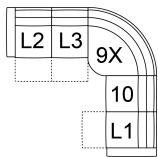

L2 LHF Pwr Recl Pwr/HR Pwr  
Lumbar  
33 x 41 x 43"  
84 x 105 x 110 cm

L3 Armless P/Recl Pwr/HR  
Pwr Lum  
23 x 41 x 43"  
59 x 105 x 110 cm

31 Wallhugger Power Recliner  
w/ Power Headrest  
L9 Wallhugger Power  
Recliner w/ Power Headrest &  
Power Lumbar  
40 x 41 x 43"  
101 x 105 x 110 cm  
IA: 20" / 50 cm

61 Sofa Power Recliner w/  
Power Headrest  
L6 Sofa Power Recliner w/  
Power Headrest & Power  
Lumbar  
86 x 41 x 43"  
219 x 105 x 110 cm  
IA: 66" / 168 cm

63 Loveseat Power Recliner  
w/ Power Headrest  
L7 Loveseat Power Recliner  
w/ Power Headrest & Power  
Lumbar  
63 x 41 x 43"  
161 x 105 x 110 cm  
IA: 43" / 110 cm

POPULAR CONFIGURATIONS

L2/L3/9X/10/L1  
110 x 110"  
280 x 280 cm

L2/K2/L3/9X/6H/L1  
123 x 110"  
313 x 280 cm

L2/K2/10/9X/10/L1  
123 x 110"  
313 x 280 cm

67/10/9X/10/66  
110 x 110"  
280 x 280 cm

DIMENSIONS

Seat Depth: 21" / 55 cm  
Seat Height: 21" / 53 cm  
Arm Depth: 34" / 87 cm  
Arm Height: 26" / 66 cm  
Reclined Depth: 71" / 180 cm

Dimensions shown as Width x Depth x Height.

Dimensions are correct at the time of printing and are subject to change without notice. Actual measurements for each item may vary from what is shown here. Please allow up to a +/- 1 inch difference. Availability may vary by region.