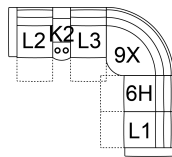

61 Sofa Power Recliner w/  
Power Headrest  
L6 Sofa Power Recliner w/  
Power Headrest & Power  
Lumbar  
86 x 41 x 43"  
219 x 105 x 110 cm  
IA: 66" / 168 cm

63 Loveseat Power Recliner  
w/ Power Headrest  
L7 Loveseat Power Recliner  
w/ Power Headrest & Power  
Lumbar  
63 x 41 x 43"  
161 x 105 x 110 cm  
IA: 43" / 110 cm

66 RHF Power Recliner w/  
Power Headrest  
67 LHF Power Recliner w/  
Power Headrest  
33 x 41 x 43"  
84 x 105 x 110 cm

68 Console Loveseat Power  
Recliner w/ Power Headrest  
L8 Console Loveseat Recliner  
Power w/ Power Headrest &  
Power Lumbar  
77 x 41 x 43"  
195 x 105 x 110 cm

POPULAR CONFIGURATIONS

L2/L3/9X/10/L1  
110 x 110"  
280 x 280 cm

L2/K2/L3/9X/6H/L1  
123 x 110"  
313 x 280 cm

L2/K2/10/9X/10/L1  
123 x 110"  
313 x 280 cm

67/10/9X/10/66  
110 x 110"  
280 x 280 cm

DIMENSIONS

Seat Depth: 21" / 55 cm  
Seat Height: 21" / 53 cm  
Arm Depth: 34" / 87 cm  
Arm Height: 26" / 66 cm  
Reclined Depth: 71" / 180 cm

Dimensions shown as Width x Depth x Height.

Dimensions are correct at the time of printing and are subject to change without notice. Actual measurements for each item may vary from what is shown here. Please allow up to a +/- 1 inch difference. Availability may vary by region.