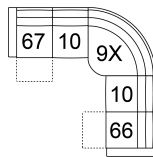

61 Sofa Power Recliner w/  
Power Headrest  
L6 Sofa Power Recliner w/  
Power Headrest & Power  
Lumbar  
86 x 41 x 43"  
219 x 105 x 110 cm  
IA: 66" / 168 cm

63 Loveseat Power Recliner  
w/ Power Headrest  
L7 Loveseat Power Recliner  
w/ Power Headrest & Power  
Lumbar  
63 x 41 x 43"  
161 x 105 x 110 cm  
IA: 43" / 110 cm

66 RHF Power Recliner w/  
Power Headrest  
67 LHF Power Recliner w/  
Power Headrest  
33 x 41 x 43"  
84 x 105 x 110 cm

68 Console Loveseat Power  
Recliner w/ Power Headrest  
L8 Console Loveseat Recliner  
Power w/ Power Headrest &  
Power Lumbar  
77 x 41 x 43"  
195 x 105 x 110 cm

POPULAR CONFIGURATIONS

L2/L3/9X/10/L1  
110 x 110"  
280 x 280 cm

L2/K2/L3/9X/6H/L1  
123 x 110"  
313 x 280 cm

L2/K2/10/9X/10/L1  
123 x 110"  
313 x 280 cm

67/10/9X/10/66  
110 x 110"  
280 x 280 cm

DIMENSIONS

Seat Depth: 21" / 55 cm  
Seat Height: 21" / 53 cm  
Arm Depth: 34" / 87 cm  
Arm Height: 26" / 66 cm  
Reclined Depth: 71" / 180 cm

Dimensions shown as Width x Depth x Height.

Dimensions are correct at the time of printing and are subject to change without notice. Actual measurements for each item may vary from what is shown here. Please allow up to a +/- 1 inch difference. Availability may vary by region.