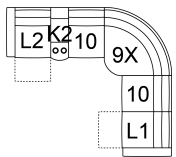

61 Sofa Power Recliner w/  
Power Headrest  
L6 Sofa Power Recliner w/  
Power Headrest & Power  
Lumbar  
86 x 41 x 43"  
219 x 105 x 110 cm  
IA: 66" / 168 cm

63 Loveseat Power Recliner  
w/ Power Headrest  
L7 Loveseat Power Recliner  
w/ Power Headrest & Power  
Lumbar  
63 x 41 x 43"  
161 x 105 x 110 cm  
IA: 43" / 110 cm

66 RHF Power Recliner w/  
Power Headrest  
67 LHF Power Recliner w/  
Power Headrest  
33 x 41 x 43"  
84 x 105 x 110 cm

68 Console Loveseat Power  
Recliner w/ Power Headrest  
L8 Console Loveseat Recliner  
Power w/ Power Headrest &  
Power Lumbar  
77 x 41 x 43"  
195 x 105 x 110 cm

POPULAR CONFIGURATIONS

L2/L3/9X/10/L1  
110 x 110"  
280 x 280 cm

L2/K2/L3/9X/6H/L1  
123 x 110"  
313 x 280 cm

L2/K2/10/9X/10/L1  
123 x 110"  
313 x 280 cm

67/10/9X/10/66  
110 x 110"  
280 x 280 cm

DIMENSIONS

Seat Depth: 21" / 55 cm  
Seat Height: 21" / 53 cm  
Arm Depth: 34" / 87 cm  
Arm Height: 26" / 66 cm  
Reclined Depth: 71" / 180 cm

Dimensions shown as Width x Depth x Height.

Dimensions are correct at the time of printing and are subject to change without notice. Actual measurements for each item may vary from what is shown here. Please allow up to a +/- 1 inch difference. Availability may vary by region.