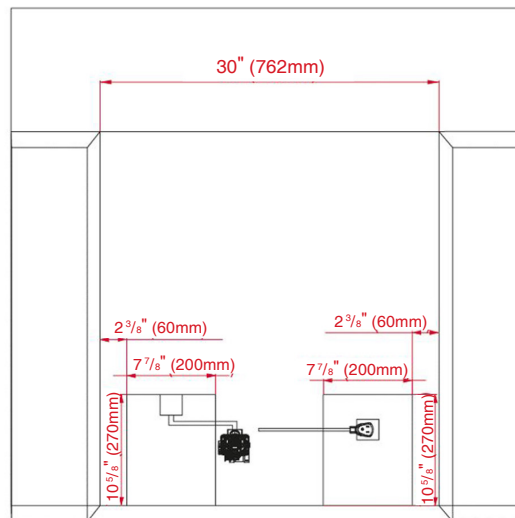

Cabinet

NOTE TO THE INSTALLER: All height, width and depth dimensions are shown in inches (as well as metric). Beko US Inc. reserves the absolute and unrestricted right to change product materials and specifications, at any time, without notice. Please visit our website www.blombergappliances.com or call 888-352-2356 to verify the latest specifications with final dimensional data and other details prior to installation and making a cutout. Applicable product limited warranty information may be found in accompanying product materials or you may contact your account manager for further details. Proper installation is the responsibility of the installer. Product failure due to improper installation is not covered under the Limited Warranty.