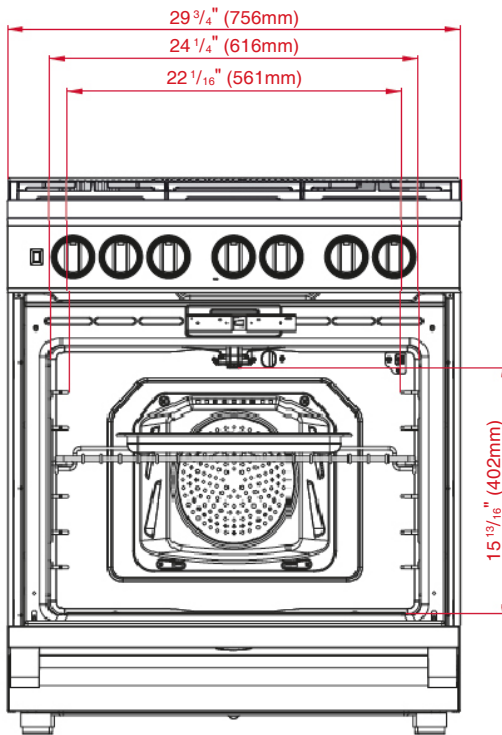

**DIMENSIONS/WEIGHT**

Required Cutout Dimensions - (H x W x D) Inches	36" x 30" x 25 1/2"
Product Dimensions - (H x W x D) Inches	36" x 29 3/4" x 28 3/4"
Product Dimensions - (H x W x D) cm	91.4 x 75.6 x 73 cm
Product Weight - lbs	275.6 lbs
Product Weight - kg	125 kg

**30 INCH GAS SLIDE-IN RANGE****BGR30522SS/ BGR30522CSS****Dimensions and Installation****Electrical****Cabinet**

**NOTE TO THE INSTALLER:** All height, width and depth dimensions are shown in inches (as well as metric). Beko US Inc. reserves the absolute and unrestricted right to change product materials and specifications, at any time, without notice. Please visit our website [www.blombergappliances.com](http://www.blombergappliances.com) or call 888-352-2356 to verify the latest specifications with final dimensional data and other details prior to installation and making a cutout. Applicable product limited warranty information may be found in accompanying product materials or you may contact your account manager for further details. Proper installation is the responsibility of the installer. Product failure due to improper installation is not covered under the Limited Warranty.