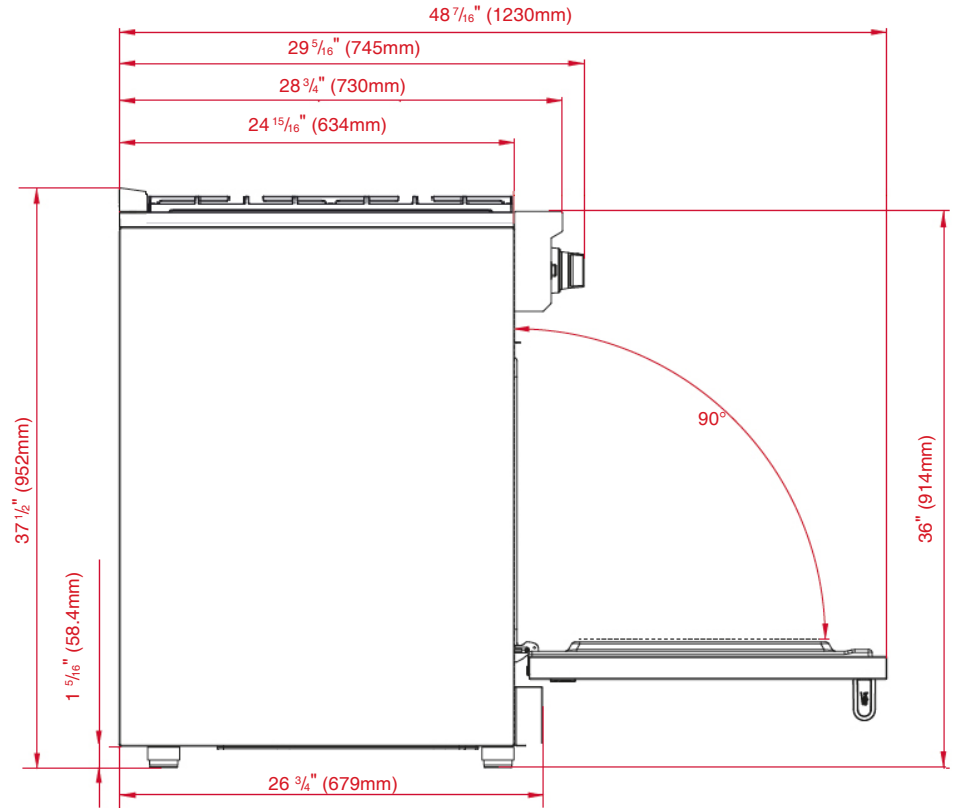

30 INCH GAS SLIDE-IN RANGE

BGR30522SS/ BGR30522CSS

Dimensions and Installation