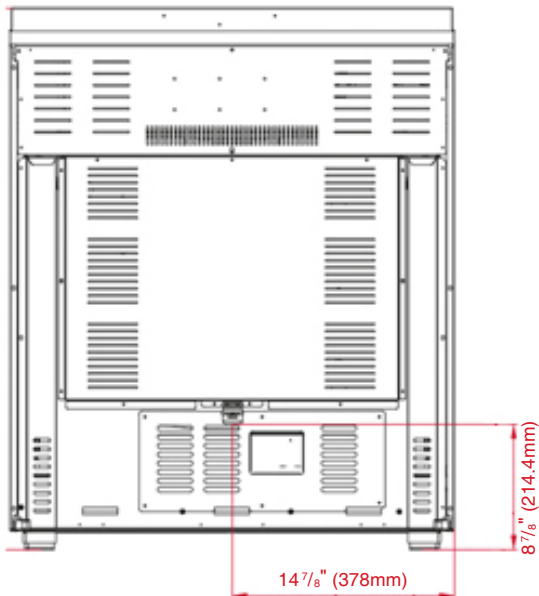

Electrical