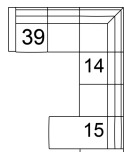

04 Ottoman
39 x 32 x 16"
100 x 82 x 41 cm

08 RHF Loveseat
07 LHF Loveseat
58 x 38 x 33"
148 x 97 x 84 cm

10 Armless Chair
26 x 38 x 33"
67 x 97 x 84 cm

11 Corner Square
38 x 38 x 33"
97 x 97 x 84 cm

13 RHF Sofa
12 LHF Sofa
84 x 38 x 33"
214 x 97 x 84 cm

14 Armless Loveseat
52 x 38 x 33"
133 x 97 x 84 cm

15 RHF Chaise
16 LHF Chaise
34 x 59 x 33"
86 x 150 x 84 cm

35 RHF Corner Chaise
36 LHF Corner Chaise
91 x 38 x 33"
232 x 97 x 84 cm

40 RHF Sofa Split
39 LHF Sofa Split
96 x 38 x 33"
244 x 97 x 84 cm

POPULAR CONFIGURATIONS

07/15
92 x 59"
234 x 150 cm

39/14/15
96 x 123"
244 x 313 cm

12/35
122 x 91"
310 x 232 cm

DIMENSIONS

Seat Depth: 24" / 60 cm
Seat Height: 19" / 47 cm
Arm Depth: 38" / 97 cm
Arm Height: 29" / 74 cm

Dimensions shown as Width x Depth x Height.

Dimensions are correct at the time of printing and are subject to change without notice. Actual measurements for each item may vary from what is shown here. Please allow up to a +/- 1 inch difference. Availability may vary by region.