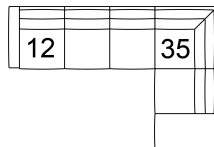

04 Ottoman
39 x 32 x 16"
100 x 82 x 41 cm

08 RHF Loveseat
07 LHF Loveseat
58 x 38 x 33"
148 x 97 x 84 cm

10 Armless Chair
26 x 38 x 33"
67 x 97 x 84 cm

11 Corner Square
38 x 38 x 33"
97 x 97 x 84 cm

13 RHF Sofa
12 LHF Sofa
84 x 38 x 33"
214 x 97 x 84 cm

14 Armless Loveseat
52 x 38 x 33"
133 x 97 x 84 cm

15 RHF Chaise
16 LHF Chaise
34 x 59 x 33"
86 x 150 x 84 cm

35 RHF Corner Chaise
36 LHF Corner Chaise
91 x 38 x 33"
232 x 97 x 84 cm

40 RHF Sofa Split
39 LHF Sofa Split
96 x 38 x 33"
244 x 97 x 84 cm

POPULAR CONFIGURATIONS

07/15
92 x 59"
234 x 150 cm

39/14/15
96 x 123"
244 x 313 cm

12/35
122 x 91"
310 x 232 cm

DIMENSIONS

Seat Depth: 24" / 60 cm
Seat Height: 19" / 47 cm
Arm Depth: 38" / 97 cm
Arm Height: 29" / 74 cm

Dimensions shown as Width x Depth x Height.

Dimensions are correct at the time of printing and are subject to change without notice. Actual measurements for each item may vary from what is shown here. Please allow up to a +/- 1 inch difference. Availability may vary by region.