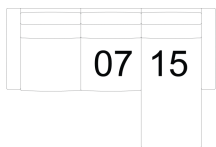

04 Ottoman
39 x 32 x 16"
100 x 82 x 41 cm

08 RHF Loveseat
07 LHF Loveseat
58 x 38 x 33"
148 x 97 x 84 cm

10 Armless Chair
26 x 38 x 33"
67 x 97 x 84 cm

11 Corner Square
38 x 38 x 33"
97 x 97 x 84 cm

13 RHF Sofa
12 LHF Sofa
84 x 38 x 33"
214 x 97 x 84 cm

14 Armless Loveseat
52 x 38 x 33"
133 x 97 x 84 cm

15 RHF Chaise
16 LHF Chaise
34 x 59 x 33"
86 x 150 x 84 cm

35 RHF Corner Chaise
36 LHF Corner Chaise
91 x 38 x 33"
232 x 97 x 84 cm

40 RHF Sofa Split
39 LHF Sofa Split
96 x 38 x 33"
244 x 97 x 84 cm

POPULAR CONFIGURATIONS

07/15
92 x 59"
234 x 150 cm

39/14/15
96 x 123"
244 x 313 cm

12/35
122 x 91"
310 x 232 cm

DIMENSIONS

Seat Depth: 24" / 60 cm
Seat Height: 19" / 47 cm
Arm Depth: 38" / 97 cm
Arm Height: 29" / 74 cm

Dimensions shown as Width x Depth x Height.

Dimensions are correct at the time of printing and are subject to change without notice. Actual measurements for each item may vary from what is shown here. Please allow up to a +/- 1 inch difference. Availability may vary by region.