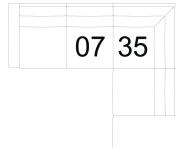

04 Ottoman
36 x 26 x 17"
92 x 67 x 44 cm

08 RHF Loveseat
07 LHF Loveseat
57 x 38 x 33"
145 x 97 x 84 cm

10 Armless Chair
24 x 38 x 33"
61 x 97 x 84 cm

13 RHF Sofa
12 LHF Sofa
81 x 38 x 33"
206 x 97 x 84 cm

15 RHF Chaise
16 LHF Chaise
33 x 65 x 33"
84 x 166 x 84 cm

35 RHF Corner Chaise
36 LHF Corner Chaise
85 x 38 x 33"
216 x 97 x 84 cm

POPULAR CONFIGURATIONS

07/15
90 x 65"
229 x 166 cm

12/35
120 x 85"
305 x 216 cm

07/35
95 x 85"
242 x 216 cm

DIMENSIONS

Seat Depth: 23" / 58 cm
Seat Height: 18" / 45 cm
Arm Depth: 36" / 93 cm
Arm Height: 23" / 58 cm

Dimensions shown as Width x Depth x Height.

Dimensions are correct at the time of printing and are subject to change without notice. Actual measurements for each item may vary from what is shown here. Please allow up to a +/- 1 inch difference. Availability may vary by region.