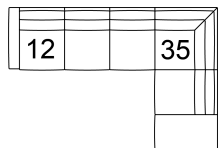

04 Ottoman
36 x 26 x 17"
92 x 67 x 44 cm

08 RHF Loveseat
07 LHF Loveseat
57 x 38 x 33"
145 x 97 x 84 cm

10 Armless Chair
24 x 38 x 33"
61 x 97 x 84 cm

13 RHF Sofa
12 LHF Sofa
81 x 38 x 33"
206 x 97 x 84 cm

15 RHF Chaise
16 LHF Chaise
33 x 65 x 33"
84 x 166 x 84 cm

35 RHF Corner Chaise
36 LHF Corner Chaise
85 x 38 x 33"
216 x 97 x 84 cm

POPULAR CONFIGURATIONS

07/15
90 x 65"
229 x 166 cm

12/35
120 x 85"
305 x 216 cm

07/35
95 x 85"
242 x 216 cm

DIMENSIONS

Seat Depth: 23" / 58 cm
Seat Height: 18" / 45 cm
Arm Depth: 36" / 93 cm
Arm Height: 23" / 58 cm

Dimensions shown as Width x Depth x Height.

Dimensions are correct at the time of printing and are subject to change without notice. Actual measurements for each item may vary from what is shown here. Please allow up to a +/- 1 inch difference. Availability may vary by region.