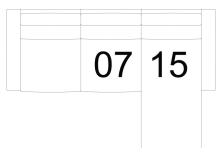

04 Ottoman
36 x 26 x 17"
92 x 67 x 44 cm

08 RHF Loveseat
07 LHF Loveseat
57 x 38 x 33"
145 x 97 x 84 cm

10 Armless Chair
24 x 38 x 33"
61 x 97 x 84 cm

13 RHF Sofa
12 LHF Sofa
81 x 38 x 33"
206 x 97 x 84 cm

15 RHF Chaise
16 LHF Chaise
33 x 65 x 33"
84 x 166 x 84 cm

35 RHF Corner Chaise
36 LHF Corner Chaise
85 x 38 x 33"
216 x 97 x 84 cm

POPULAR CONFIGURATIONS

07/15
90 x 65"
229 x 166 cm

12/35
120 x 85"
305 x 216 cm

07/35
95 x 85"
242 x 216 cm

DIMENSIONS

Seat Depth: 23" / 58 cm
Seat Height: 18" / 45 cm
Arm Depth: 36" / 93 cm
Arm Height: 23" / 58 cm

Dimensions shown as Width x Depth x Height.

Dimensions are correct at the time of printing and are subject to change without notice. Actual measurements for each item may vary from what is shown here. Please allow up to a +/- 1 inch difference. Availability may vary by region.