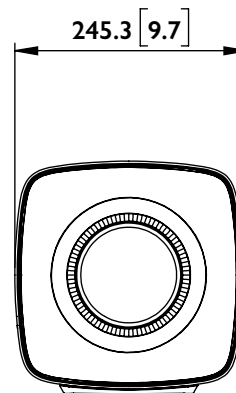

FRONT

SIDE

BACK

BOTTOM

KC62

UNIT: MM [INCH]