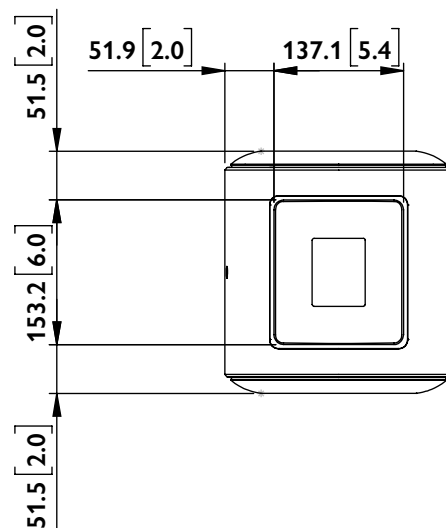

FRONT

SIDE

BACK

BOTTOM

KC62

UNIT: MM [INCH]