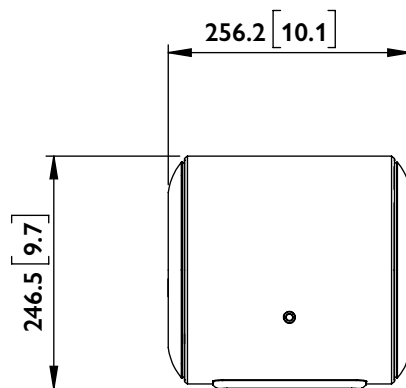

FRONT

SIDE

BACK

BOTTOM

KC62

UNIT: MM [INCH]