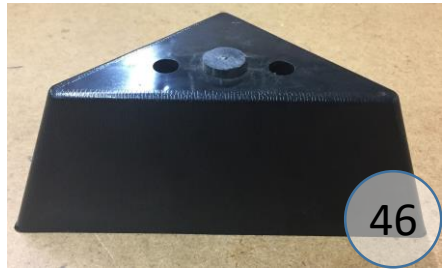

5970439

Call Out	Description
● (Red)	Blown Fiber
● (Yellow)	Cushion Chaise Pad - top Pad
● (Green)	Cushion Foam
● (Yellow)	KD Component
● (Light Blue)	Cover

Signature
DESIGN
BY **ASHLEY**®

Signature
DESIGN
BY **ASHLEY**®