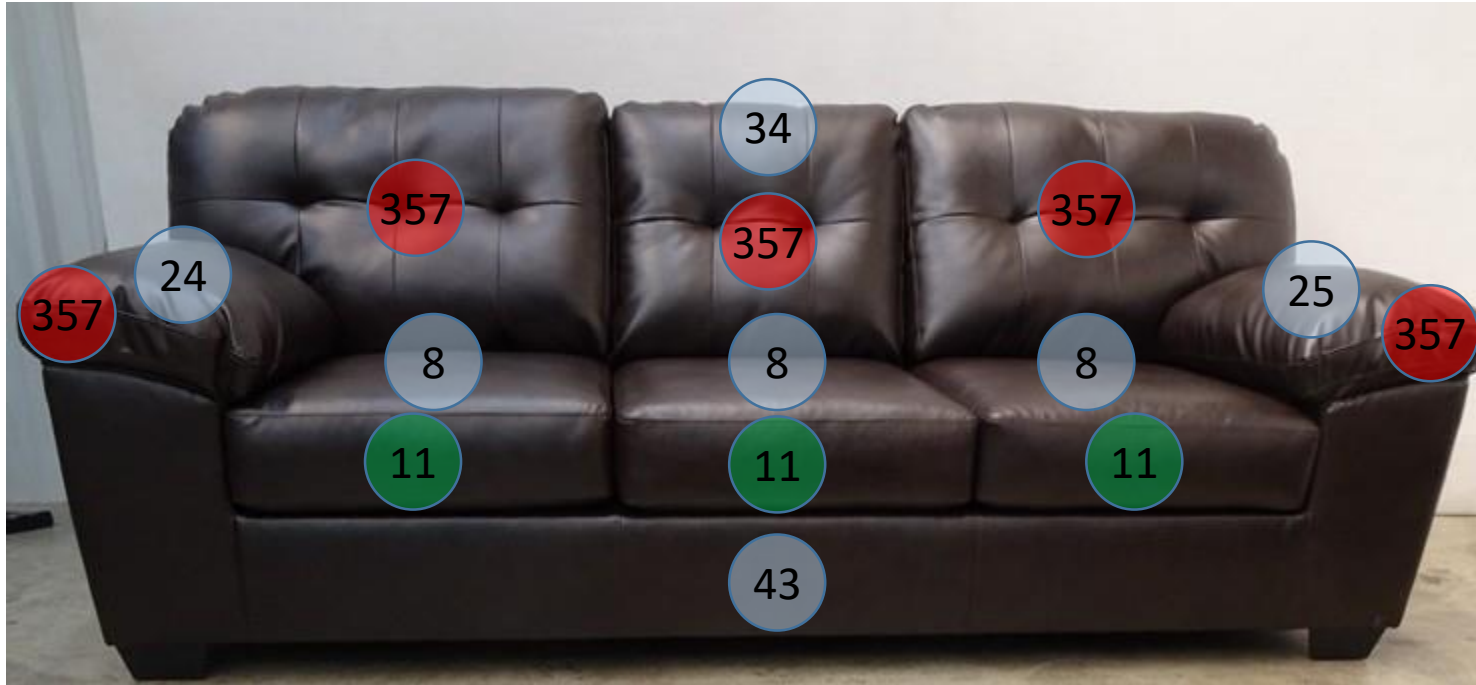

5970439

Call Out	Description
● (Red)	Blown Fiber
● (Yellow)	Cushion Chaise Pad - top Pad
● (Green)	Cushion Foam
● (Yellow)	KD Component
● (Light Blue)	Cover

Signature
DESIGN
BY **ASHLEY**®

Signature
DESIGN
BY **ASHLEY**®