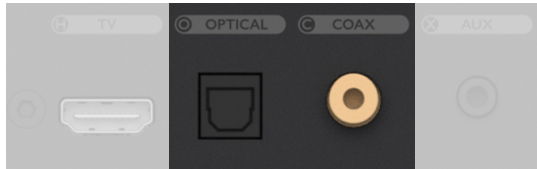

HDMI eARC Connections

Two channel audio (PCM) from all TV connected sources via HDMI eARC (HDMI audio and i2S not supported)

Optical and COAX

Connect to a wide variety of digital sources: Ideal for televisions without HDMI eARC. Use both connections for use with multiroom systems.

Cable Set Top

TOSLINK

SONOS

Analogue

Connect to any analogue source. On-board ADC converts signal to 192kHz/24bit digital.

Turntables must have a phono stage.
Check manufacturer's requirements.

Cable Set Top

A stereo RCA to 3.5mm converter cable can be used for devices with stereo RCA outputs.

Play Anything

Music content and services

Internet Radio

Podcasts

Music on Network *

Streaming protocols

Multiroom enabled