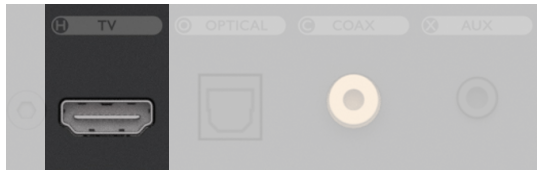

LS50 Wireless II

Connectivity Quick Guide

Every note. Every word.
Every detail.

The Ultimate Wireless Hifi

More than a loudspeaker, LS50 Wireless II is an all-in-one speaker system for the person who wants fantastic sound...no strings attached.

HDMI eARC Connections

Two channel audio (PCM) from all TV connected sources via HDMI eARC (HDMI audio and i2S not supported)

Optical and COAX

Connect to a wide variety of digital sources: Ideal for televisions without HDMI eARC. Use both connections for use with multiroom systems.

Cable Set Top

TOSLINK

SONOS

Analogue

Connect to any analogue source. On-board ADC converts signal to 192kHz/24bit digital.

Turntables must have a phono stage.
Check manufacturer's requirements.

Cable Set Top

A stereo RCA to 3.5mm converter cable can be used for devices with stereo RCA outputs.

Play Anything

Music content and services

Internet Radio

Podcasts

Music on Network *

Streaming protocols

Multiroom enabled