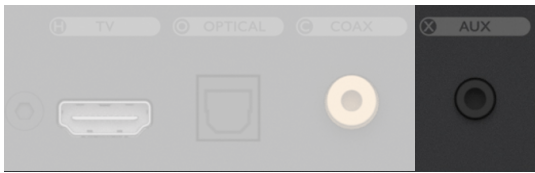

HDMI eARC Connections

Two channel audio (PCM) from all TV connected sources via HDMI eARC (HDMI audio and i2S not supported)

Optical and COAX

Connect to a wide variety of digital sources: Ideal for televisions without HDMI eARC. Use both connections for use with multiroom systems.

Cable Set Top

TOSLINK

SONOS

Analogue

Connect to any analogue source. On-board ADC converts signal to 192kHz/24bit digital.

Turntables must have a phono stage.
Check manufacturer's requirements.

Cable Set Top

A stereo RCA to 3.5mm converter cable can be used for devices with stereo RCA outputs.

Play Anything

Music content and services

Internet Radio

Podcasts

Music on Network *

Streaming protocols

Multiroom enabled