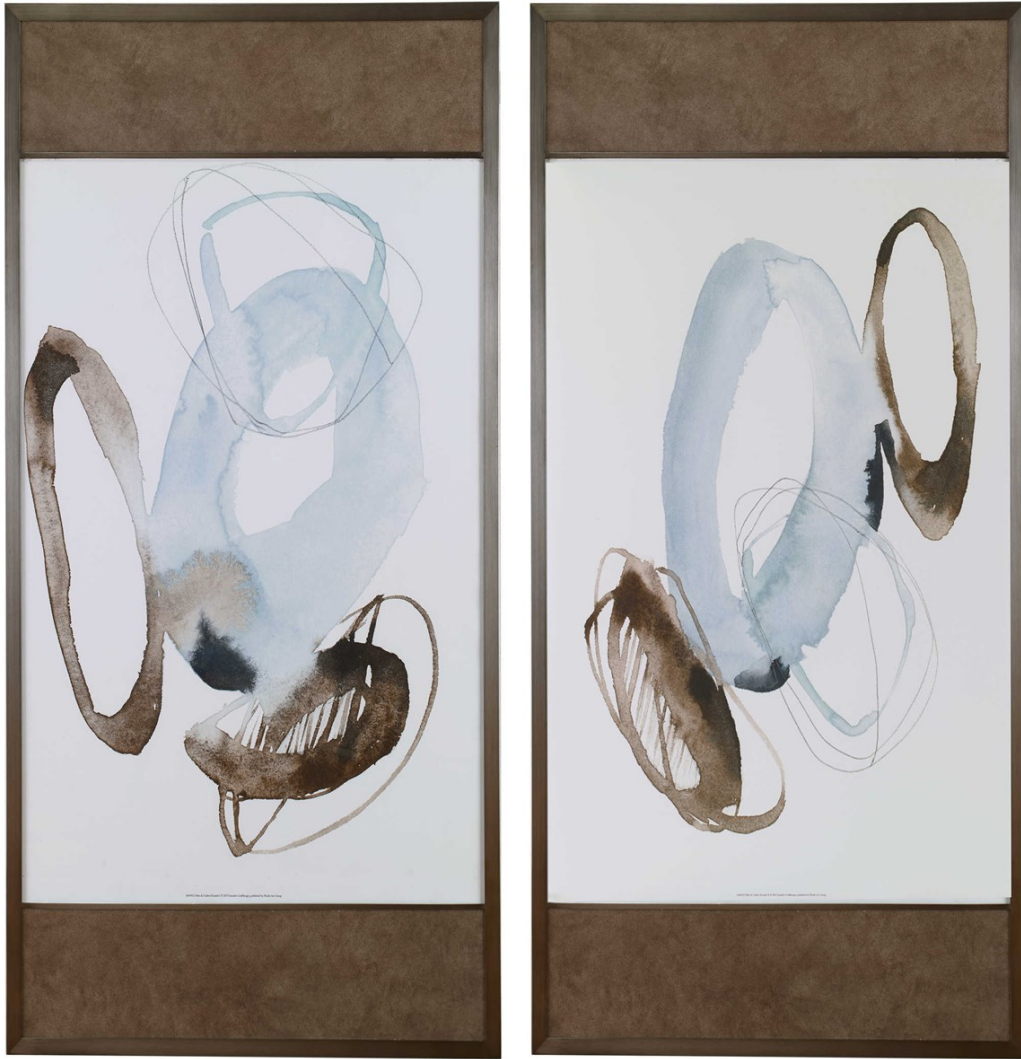

UTTERMOST

New

CELESTIAL FRAMED PRINTS, S/2

ITEM #33715

Based on curated paintings found in art galleries, this framed artwork is the epitome of modern sophistication. The chocolate brown and light blue watercolor style prints are accented by dark, aged gunmetal frames with warm gray-brown panels and are placed under glass. Each piece may be hung horizontal or vertical. Artwork by Jennifer Goldberger.

Designer:

Dimensions:

24 W X 43 H X 2 D (in)

Weight:

49

Ship Via:

Small Parcel

UPC Number: