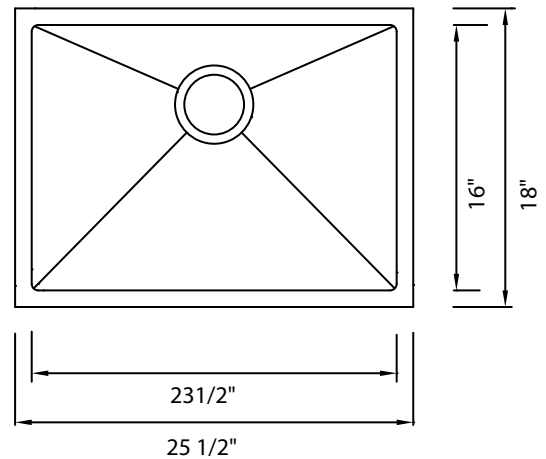

Under Mount Sink

Specification & Installation Guide

Features

- Under Mount Single Bowl Kitchen Sink
- 16 Gauge
- 304 Stainless Steel
- Rectangular Bowl
- Padded, Undercoated and Sound Proofed
- Template and Clips Included
- Min. Sink Base Cutout: 30"