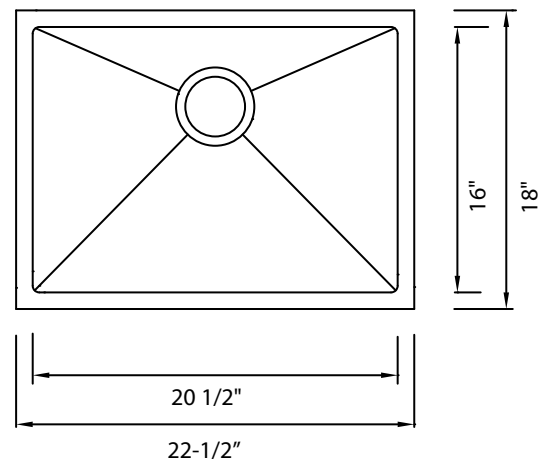

### Features

- Under Mount Single Bowl Kitchen Sink
- 16 Gauge
- 304 Stainless Steel
- Rectangular Bowl
- Padded, Undercoated and Sound Proofed
- Template and Clips Included
- Min. Sink Base Cutout: 24"