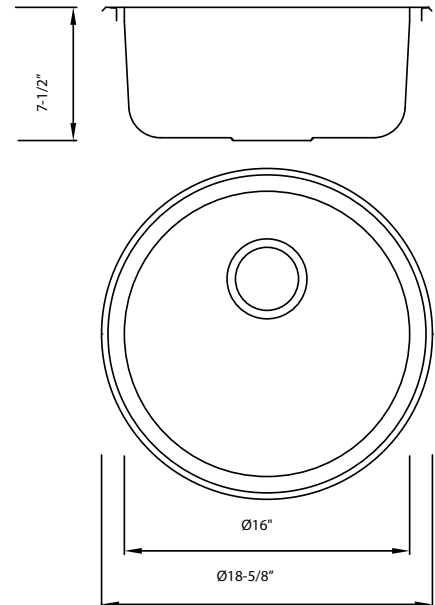

## Under Mount Sink

### Features

- Under Mount Single Bowl Kitchen Sink
- 5 Gauge
- 304 stainless steel.
- Rectangular Bowl with square corners
- Padded, Undercoated and Sound Proofed
- Template and Clips Included