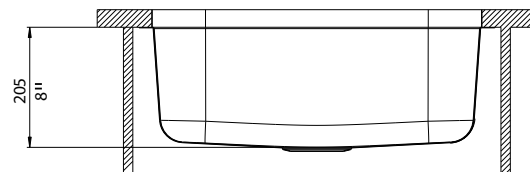

### FEATURES

- Under Mount Single Bowl Kitchen Sink
- Required outside cabinet: 30"
- 18 Gauge
- 304 Stainless Steel
- 18/10 Chrome-Nickel
- Drain: 3-1/2"
- Padded, Undercoated and Sound Proofed
- Template and Clips Included