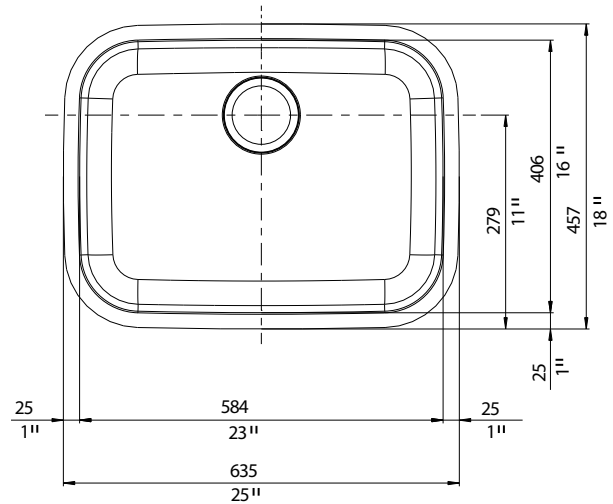

## Under Mount Sink

### FEATURES

- Under Mount Single Bowl Kitchen Sink
- Required outside cabinet: 30"
- 18 Gauge
- 304 Stainless Steel
- 18/10 Chrome-Nickel
- Drain: 3-1/2"
- Padded, Undercoated and Sound Proofed
- Template and Clips Included