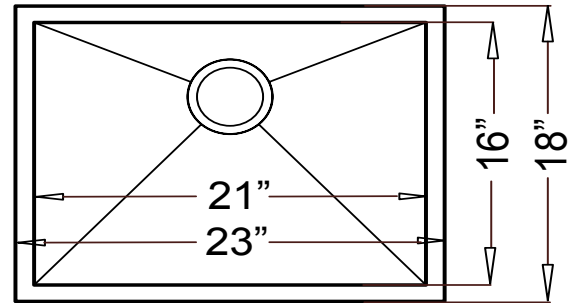

WARRANTY

Yale Appliance sinks are covered by a LIFETIME LIMITED WARRANTY against defects in material and workmanship. Problems attributable to abuse, misuse, improper installation, modification of original products, use of abrasive cleaning products, exposure to corrosive chemicals, lack of maintenance or accidental damage are not covered by this warranty. Liability under all warranties expressed or implied is limited to replacement of defective goods. Yale Appliance is not responsible for any labor cost related to the replacement of damaged or defective material.

For clarification, please contact Yale Customer Care at 617-822-5360

All dimensions are approximate and subject to standard tolerance. Specifications subject to change without prior notice.