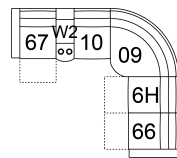

61 POWER SOFA RECLINER
W/ POWER HEADREST
91 x 40 x 40"
230 x 101 x 101 cm
IA: 70" / 178 cm

63 POWER LOVESEAT
RECLINER W/ POWER
HEADREST
67 x 40 x 40"
169 x 101 x 101 cm
IA: 46" / 117 cm

66 RHF POWER RECLINER
W/ POWER HEADREST
34 x 40 x 40"
85 x 101 x 101 cm

67 LHF POWER RECLINER
W/ POWER HEADREST
34 x 40 x 40"
85 x 101 x 101 cm

68 POWER CONSOLE
LOVESEAT RECLINER W/
POWER HEADREST
80 x 40 x 40"
202 x 101 x 101 cm

6H Armless Chair W/Pwr HR
24 x 40 x 40"
61 x 101 x 101 cm

W2 Console
14 x 40 x 35"
34 x 102 x 89 cm

POPULAR CONFIGURATIONS

67/W2/10/09/10/66
119 x 106"
303 x 270 cm

67/10/09/6H/66
106 x 106"
270 x 270 cm

67/W2/10/09/6H/66
119 x 106"
303 x 270 cm

67/10/09/10/66
106 x 106"
270 x 270 cm

DIMENSIONS

Seat Depth: 23" / 57 cm
Seat Height: 20" / 52 cm
Arm Depth: 32" / 82 cm
Arm Height: 24" / 62 cm
Reclined Depth: 64" / 161 cm

Dimensions shown as Width x Depth x Height.

Dimensions are correct at the time of printing and are subject to change without notice. Actual measurements for each item may vary from what is shown here. Please allow up to a +/- 1 inch difference. Availability may vary by region.