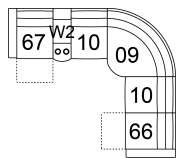

61 POWER SOFA RECLINER
W/ POWER HEADREST
91 x 40 x 40"
230 x 101 x 101 cm
IA: 70" / 178 cm

63 POWER LOVESEAT
RECLINER W/ POWER
HEADREST
67 x 40 x 40"
169 x 101 x 101 cm
IA: 46" / 117 cm

66 RHF POWER RECLINER
W/ POWER HEADREST
34 x 40 x 40"
85 x 101 x 101 cm

67 LHF POWER RECLINER
W/ POWER HEADREST
34 x 40 x 40"
85 x 101 x 101 cm

68 POWER CONSOLE
LOVESEAT RECLINER W/
POWER HEADREST
80 x 40 x 40"
202 x 101 x 101 cm

6H Armless Chair W/Pwr HR
24 x 40 x 40"
61 x 101 x 101 cm

W2 Console
14 x 40 x 35"
34 x 102 x 89 cm

POPULAR CONFIGURATIONS

67/W2/10/09/10/66
119 x 106"
303 x 270 cm

67/10/09/6H/66
106 x 106"
270 x 270 cm

67/W2/10/09/6H/66
119 x 106"
303 x 270 cm

67/10/09/10/66
106 x 106"
270 x 270 cm

DIMENSIONS

Seat Depth: 23" / 57 cm
Seat Height: 20" / 52 cm
Arm Depth: 32" / 82 cm
Arm Height: 24" / 62 cm
Reclined Depth: 64" / 161 cm

Dimensions shown as Width x Depth x Height.

Dimensions are correct at the time of printing and are subject to change without notice. Actual measurements for each item may vary from what is shown here. Please allow up to a +/- 1 inch difference. Availability may vary by region.