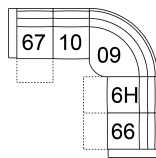

61 POWER SOFA RECLINER
W/ POWER HEADREST
91 x 40 x 40"
230 x 101 x 101 cm
IA: 70" / 178 cm

63 POWER LOVESEAT
RECLINER W/ POWER
HEADREST
67 x 40 x 40"
169 x 101 x 101 cm
IA: 46" / 117 cm

66 RHF POWER RECLINER
W/ POWER HEADREST
34 x 40 x 40"
85 x 101 x 101 cm

67 LHF POWER RECLINER
W/ POWER HEADREST
34 x 40 x 40"
85 x 101 x 101 cm

68 POWER CONSOLE
LOVESEAT RECLINER W/
POWER HEADREST
80 x 40 x 40"
202 x 101 x 101 cm

6H Armless Chair W/Pwr HR
24 x 40 x 40"
61 x 101 x 101 cm

W2 Console
14 x 40 x 35"
34 x 102 x 89 cm

POPULAR CONFIGURATIONS

67/W2/10/09/10/66
119 x 106"
303 x 270 cm

67/10/09/6H/66
106 x 106"
270 x 270 cm

67/W2/10/09/6H/66
119 x 106"
303 x 270 cm

67/10/09/10/66
106 x 106"
270 x 270 cm

DIMENSIONS

Seat Depth: 23" / 57 cm
Seat Height: 20" / 52 cm
Arm Depth: 32" / 82 cm
Arm Height: 24" / 62 cm
Reclined Depth: 64" / 161 cm

Dimensions shown as Width x Depth x Height.

Dimensions are correct at the time of printing and are subject to change without notice. Actual measurements for each item may vary from what is shown here. Please allow up to a +/- 1 inch difference. Availability may vary by region.