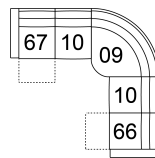

61 POWER SOFA RECLINER
W/ POWER HEADREST
91 x 40 x 40"
230 x 101 x 101 cm
IA: 70" / 178 cm

63 POWER LOVESEAT
RECLINER W/ POWER
HEADREST
67 x 40 x 40"
169 x 101 x 101 cm
IA: 46" / 117 cm

66 RHF POWER RECLINER
W/ POWER HEADREST
34 x 40 x 40"
85 x 101 x 101 cm

67 LHF POWER RECLINER
W/ POWER HEADREST
34 x 40 x 40"
85 x 101 x 101 cm

68 POWER CONSOLE
LOVESEAT RECLINER W/
POWER HEADREST
80 x 40 x 40"
202 x 101 x 101 cm

6H Armless Chair W/Pwr HR
24 x 40 x 40"
61 x 101 x 101 cm

W2 Console
14 x 40 x 35"
34 x 102 x 89 cm

POPULAR CONFIGURATIONS

67/W2/10/09/10/66
119 x 106"
303 x 270 cm

67/10/09/6H/66
106 x 106"
270 x 270 cm

67/W2/10/09/6H/66
119 x 106"
303 x 270 cm

67/10/09/10/66
106 x 106"
270 x 270 cm

DIMENSIONS

Seat Depth: 23" / 57 cm
Seat Height: 20" / 52 cm
Arm Depth: 32" / 82 cm
Arm Height: 24" / 62 cm
Reclined Depth: 64" / 161 cm

Dimensions shown as Width x Depth x Height.

Dimensions are correct at the time of printing and are subject to change without notice. Actual measurements for each item may vary from what is shown here. Please allow up to a +/- 1 inch difference. Availability may vary by region.