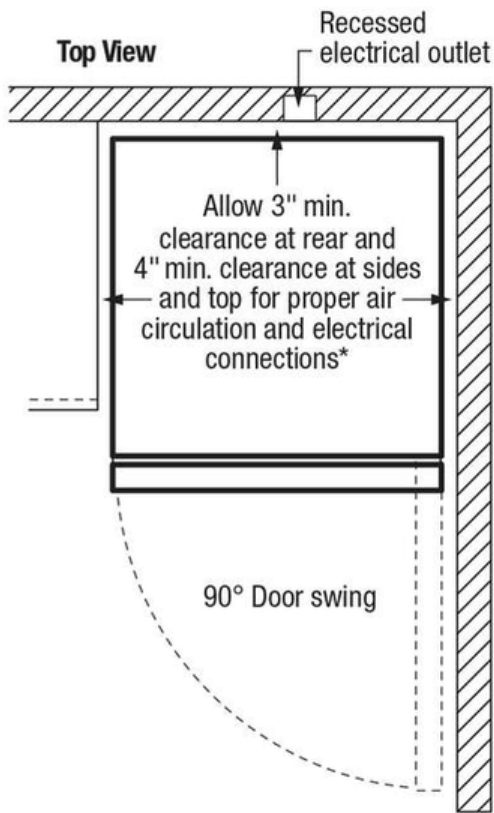

Frigidaire

Réfrigérateur de 11,5 pi cu à congélateur inférieur

FRBG1224AV

Version : 08/21

* When installing refrigerator adjacent to wall, cabinet or other appliance that extends beyond front edge of unit, 20" minimum clearance recommended to allow for optimum 140° door swing.