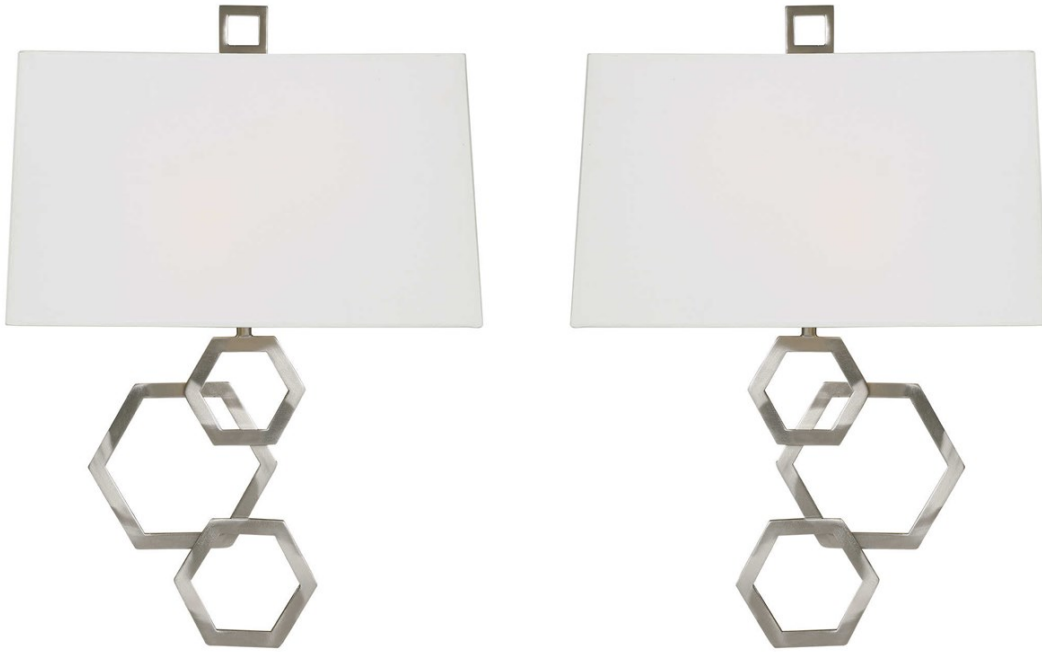

## DESERET BN, 2 LT SCONCE, S/2

ITEM #22545

Our rich brushed nickel 2 Lt sconces with stately honeycomb hexagon geometric cutout shape details and white linen hardback shades add classic elegance. Unique 2-pack of sconces, featuring a right and left for a balanced set. 2-60 watt max, candelabra sockets in each sconce.

**Designer:**

**Dimensions:**

20 H X 14 W X 6 D (in)

**Weight:**

16

**Ship Via:**

Small Parcel

**UPC Number:**

## Complementary Items

**DESERET AB, 2 LT SCONCE, S/2**

22544 | 20 H X 14 W X 6 D (IN)