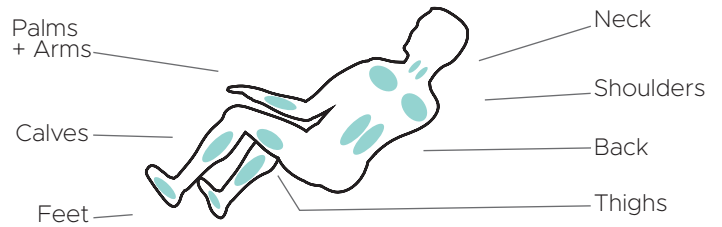

## Features

- 4-Node traveling back mechanism delivers shiatsu, kneading, tapping and knocking massage technique
- Soothing lumbar heat loosens muscles
- Full-body scan and spring adjustable leg length
- Shoulder airbags provide grip to assist in stretch
- Rollers in the soles provide reflexology massage
- Full-body airbag compression massage
- Built in remote and phone pocket
- 6 Programs and full manual control

Decompression Stretch

Lumbar Heat

## Massage Regions