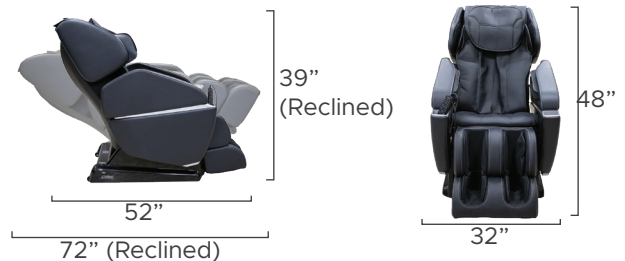

Infinity Prelude Massage Chair

Features

- 4-Node traveling back mechanism delivers shiatsu, kneading, tapping and knocking massage technique
- Soothing lumbar heat loosens muscles
- Full-body scan and spring adjustable leg length
- Shoulder airbags provide grip to assist in stretch
- Rollers in the soles provide reflexology massage
- Full-body airbag compression massage
- Built in remote and phone pocket
- 6 Programs and full manual control

Massage Regions

Ideal Height & Weight

Product Specifications

6 Auto Programs

Back Mechanism	Track Type/Length
2D	S Track/30"
Airbags/Cells	Recline
15 / 23	Zero Gravity
Heat Zones	Smart Fit
 • Lumbar	• Smart Body Scan
Zero Wall Clearance	Warranty
15"	Infinity Care 5 Year Limited Warranty

INFINITY

603-910-5000
www.infinitymassagechairs.com