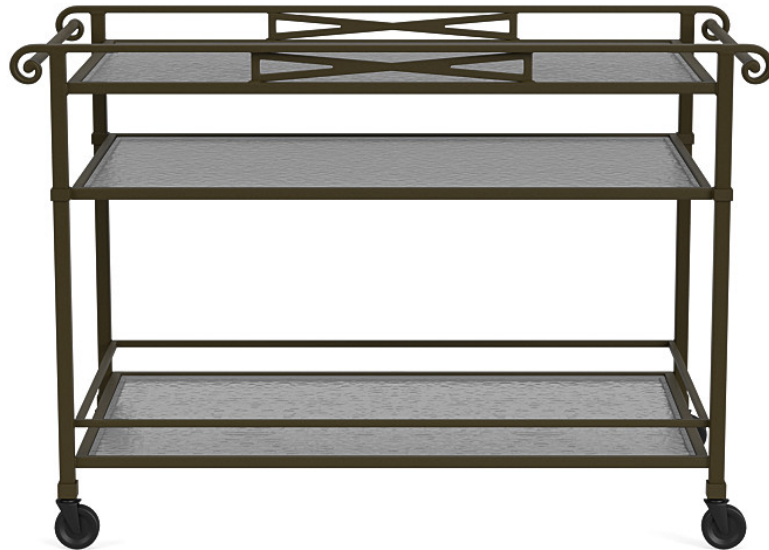

VENETIAN BAR CART

Model: 2259-2650
Collection: Venetian
Designer: Richard Frinier

BROWN JORDAN

The Venetian Serving Cart features an x-back and cross-stretcher, both framed by elegantly scaled rectangular lines. The Venetian Serving Cart easily accents eclectic living scapes that require a more formal design presence, delivering 3 glass tops for added versatility. Not suitable for contract use.

Specifications

Height (in)	34
Width (in)	26.25
Depth (in)	50
Weight (lbs)	118.5

Material Options

Frame Finishes

Loden

Glass

Smooth Rough