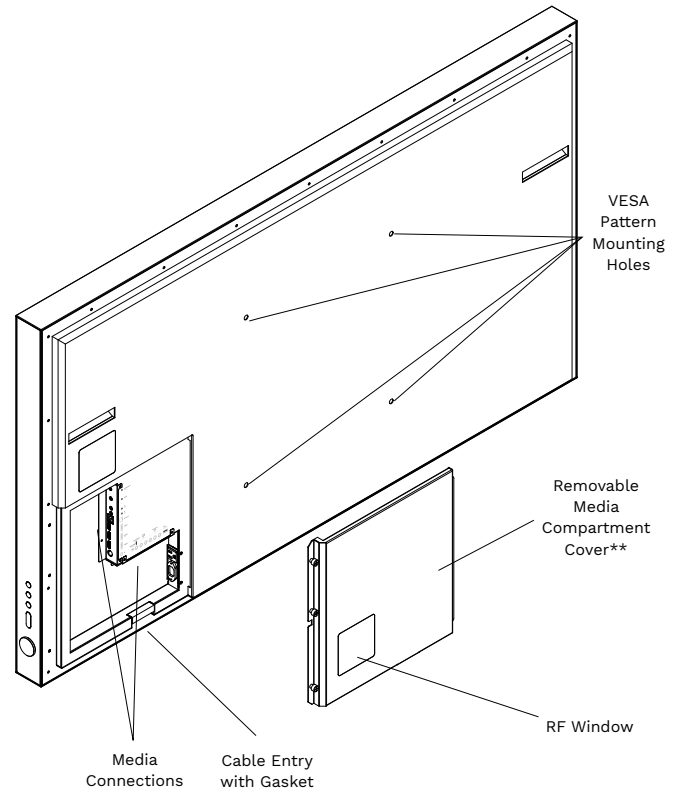

	50 INCH Model: UB4-50	65 INCH Model: UB4-65	85 INCH Model: UB4-85	
DIMENSIONS	DIMENSIONS	45.1" w x 26.2" h x 3.8" d	58.2" w x 33.6" h x 3.8" d	76.0" w x 43.6" h x 3.8" d
	WEIGHT	60 lbs.	104 lbs.	187 lbs
	MEDIA COMPARTMENT DIMENSIONS**	Upper portion: 3.9" w x 7.7" h Lower portion: 10.1" w x 5.7" h	Upper portion: 5.1" w x 7.8" h Lower portion: 11.6" w x 5.6" h	Upper portion: 5.1" w x 7.7" h Lower portion: 11.8" w x 5.7" h
	VESA PATTERN	400 x 400mm	400 x 400mm	600 x 400mm
OTHER	POWER CONSUMPTION, DISPLAY	Standby: 1.0W Max: 398W	Standby: 3.5W Max: 682W	Standby: 3.5W Max: 1096W
	ELECTRICAL	NEMA 5-15P 3-prong 120V Outlet	NEMA 5-15P 3-prong 120V Outlet	NEMA 5-20P† 3-prong 120V Outlet
	CERTIFICATIONS & COMPLIANCE	IP55 Certified, FCC, CEC, UL and cUL Listed		
	WARRANTY	Séura warrants Outdoor Displays w/ respect to Séura's labor, structure, assembly, display including remote and power supply for two (2) years		
	REMOTE	Séura Water Resistant IR Remote		