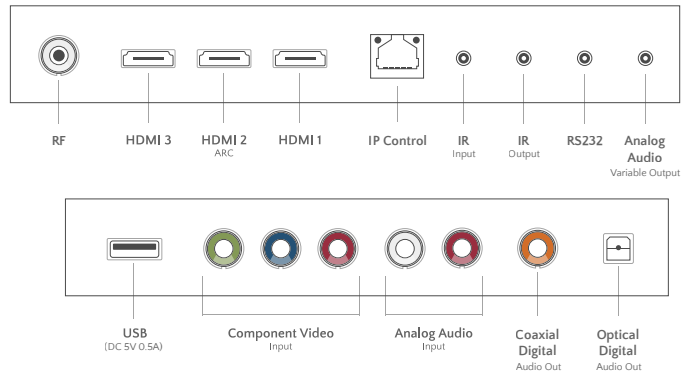

	50 INCH Model: UB4-50	65 INCH Model: UB4-65	85 INCH Model: UB4-85	
DIMENSIONS	DIMENSIONS	45.1" w x 26.2" h x 3.8" d	58.2" w x 33.6" h x 3.8" d	76.0" w x 43.6" h x 3.8" d
	WEIGHT	60 lbs.	104 lbs.	187 lbs
	MEDIA COMPARTMENT DIMENSIONS**	Upper portion: 3.9" w x 7.7" h Lower portion: 10.1" w x 5.7" h	Upper portion: 5.1" w x 7.8" h Lower portion: 11.6" w x 5.6" h	Upper portion: 5.1" w x 7.7" h Lower portion: 11.8" w x 5.7" h
	VESA PATTERN	400 x 400mm	400 x 400mm	600 x 400mm
OTHER	POWER CONSUMPTION, DISPLAY	Standby: 1.0W Max: 398W	Standby: 3.5W Max: 682W	Standby: 3.5W Max: 1096W
	ELECTRICAL	NEMA 5-15P 3-prong 120V Outlet	NEMA 5-15P 3-prong 120V Outlet	NEMA 5-20P† 3-prong 120V Outlet
	CERTIFICATIONS & COMPLIANCE	IP55 Certified, FCC, CEC, UL and cUL Listed		
	WARRANTY	Séura warrants Outdoor Displays w/ respect to Séura's labor, structure, assembly, display including remote and power supply for two (2) years		
	REMOTE	Séura Water Resistant IR Remote		

† The 85" model requires a 20 amp circuit with a NEMA 5-20P compatible electrical outlet.

** Séura is not liable for damage or destruction to third party devices used with Séura products. If using an IR device (for example, Apple TV and Roku models prior to 2019), you will need to set up CEC control for your streaming device. This option is available in the settings menu of your streaming device. To enable CEC on your Séura TV, go to Menu - Network - Advanced Network Setting - CEC. This allows you to use Séura's TV remote to control the streaming device. If your streaming device does not use an RF connection and is not CEC compatible, then it will not receive remote control commands when placed in the media compartment. An IR emitter may work in getting a signal to the streaming device.