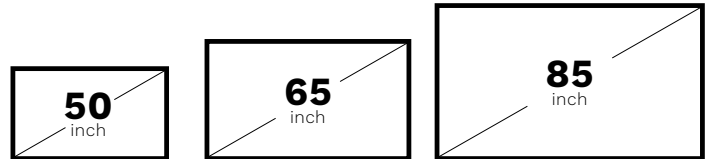

Brightest In Class

At 2,000-nit brightness that is color-calibrated, Séura's Full Sun TVs are more than 6x brighter than typical indoor TVs and over 30% brighter than the closest competitor.

Extreme Temperature Protection™

Séura's proprietary active heating and cooling system provides the necessary temperature control needed to protect the TV's components in temperatures from -40°F to 140°F.

Weatherproof

IP55 rated and fully sealed to keep out rain, snow, ice and dust, Séura outdoor TVs are safe for year-round use.

Outdoor Optics™

Séura's proprietary picture modes provide the ideal screen settings for the outdoor lighting environment you're in. Choose from five outdoor modes from full sun to nighttime viewing.

Lifelike Shades and Hues

Equipped with High Dynamic Range, Séura outdoor TVs provide sharp contrast between bright and dark colors for the best outdoor picture.

Stunning Definition

4K UHD picture clarity — four times the resolution of regular HD — has amazingly sharp details that immerse you in the moment.

UV Protected and Anti-Glare Screen

UV and isotropic blackout protection mean your picture will never go dark from exposure to sunlight. Enjoy a clear image with no reflections for the ideal picture viewing.

2-Year Warranty

2-year warranty provides peace-of-mind for reliable and safe entertainment in any environment.