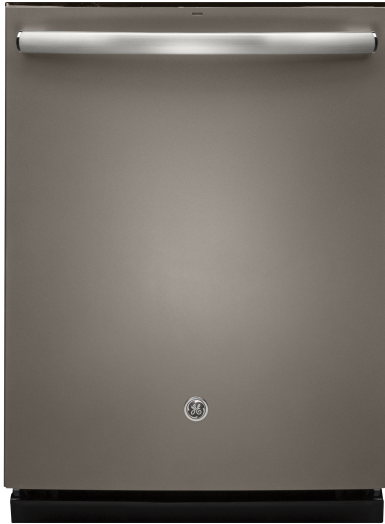

GE® Stainless Steel Interior Dishwasher with Hidden Controls

Model# GDT655SMJES

- Bottle Jets - Clean hard-to-reach areas inside tall items with up to 4 dedicated jets integrated into the upper rack that shower water deep inside for the ultimate clean
- Easy touch adjustable upper rack with 2 Stem Safe shelves - Quickly adjust the upper rack 2 inches up or down to accommodate tall glassware and 10 ½" plates with plenty of room in the bottom rack for large platters and cookie sheets
- Piranha™ hard food disposer with removable filter - To ensure consistently clean items, this stainless steel blade rotates at 3,600 RPM to pulverize food particles and helps to prevent large particles from clogging the wash arms
- Full-extension smooth-glide upper rack - Loading and unloading is smooth and simple with a durable rack that fully extends on ball bearings
- Hidden vent with fan dry - Dishes dry quickly and efficiently with a fan that extracts moisture from the interior
- Wash zones - Wash a true half-load in either the upper or lower rack without sacrificing cycles and options available on a full wash
- Lower rack multi-position, fold-down tines - Configure racks to fit your dishes with adjustable loading options including multi-position, fold-down tines
- Floor Protect - Uncommon leaks can be easily detected and contained

- 3-piece silverware basket - Table-ready silverware is assured with a three-piece basket that can divide and separate for convenient placement
- 46 dBA - Motor runs quietly to keep kitchen peaceful

Exterior Style

Traditional

Have more questions? Please contact 1-800-626-2005

GE® Stainless Steel Interior Dishwasher with Hidden Controls

Model# GDT655SMJES

APPROXIMATE DIMENSIONS (HxDxW)

- 34 in x 24 in x 23 3/4 in

CAPACITY