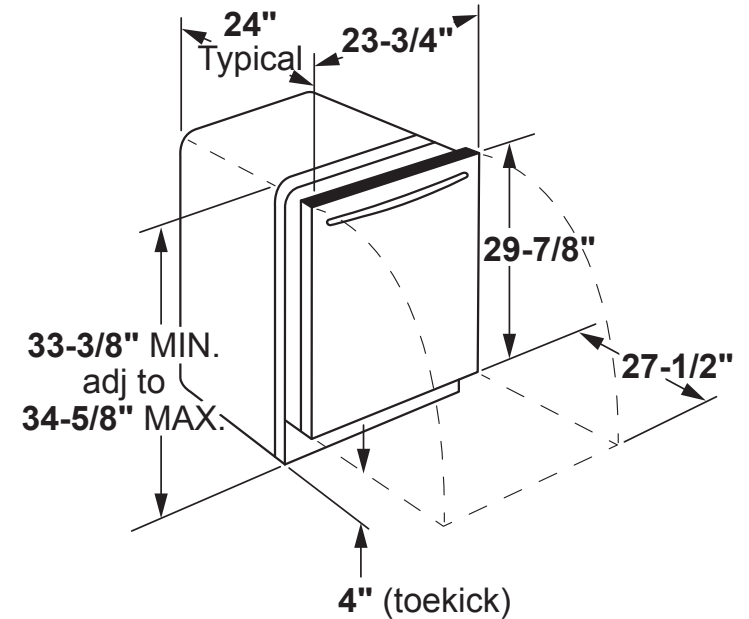

PDT825SGJ/SSJ

GE Profile™ Series Stainless Steel Interior Dishwasher with Hidden Controls

DIMENSIONS AND INSTALLATION INFORMATION (IN INCHES)

ELECTRICAL RATING

Voltage AC.....	120
Hertz.....	60
Total connected load amperage.....	7.2
Calrod® heater watts max.....	415/1000

For use on adequately wired 120-volt, 15-amp circuit having 2-wire service with a separate ground wire. This appliance must be grounded for safe operation.

INSTALLATION INFORMATION: Before installing, consult installation instructions packed with product for current dimensional data.

Easy touch adjustable upper rack with 2 Stem Safe shelves - Quickly adjust the upper rack 2 inches up or down to accommodate tall glassware and 10 ½" plates with plenty of room in the bottom rack for large platters and cookie sheets