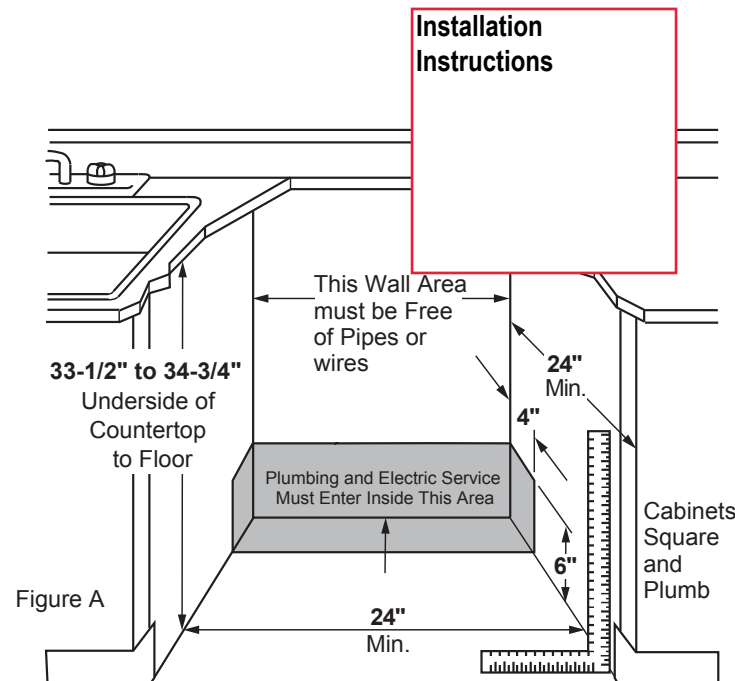

PDT825SGJ/SSJ

GE Profile™ Series Stainless Steel Interior Dishwasher with Hidden Controls

DIMENSIONS AND INSTALLATION INFORMATION (IN INCHES)

ELECTRICAL RATING

Voltage AC.....	120
Hertz.....	60
Total connected load amperage.....	7.2
Calrod® heater watts max.....	415/1000

For use on adequately wired 120-volt, 15-amp circuit having 2-wire service with a separate ground wire. This appliance must be grounded for safe operation.

INSTALLATION INFORMATION: Before installing, consult installation instructions packed with product for current dimensional data.