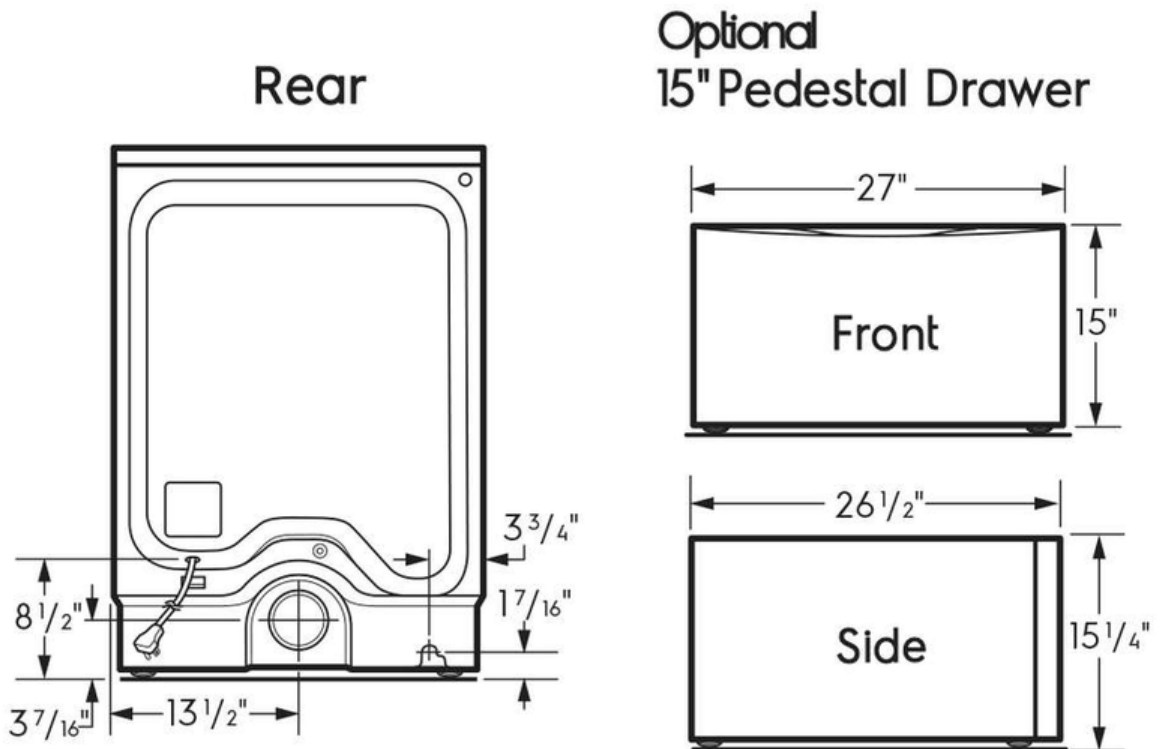

Electrolux

Gas 8.0 Cu. Ft. Front Load Dryer

ELFG7637AT, ELFG7637AW

Version : 07/21

High standards of quality at Electrolux Home Products, Inc. mean we are constantly working to improve our products. We reserve the right to change specifications or discontinue models without notice.

Electrolux Major Appliances, N.A.

USA • 10200 David Taylor Drive • Charlotte, NC 28262 • Charlotte, NC 28262 • 1-877-4electrolux (1-877-435-3287) • electroluxappliances.com

CANADA • 5855 Terry Fox Way • Mississauga, ON L5V 3E4 • 1-800-265-8352 • electroluxappliances.ca