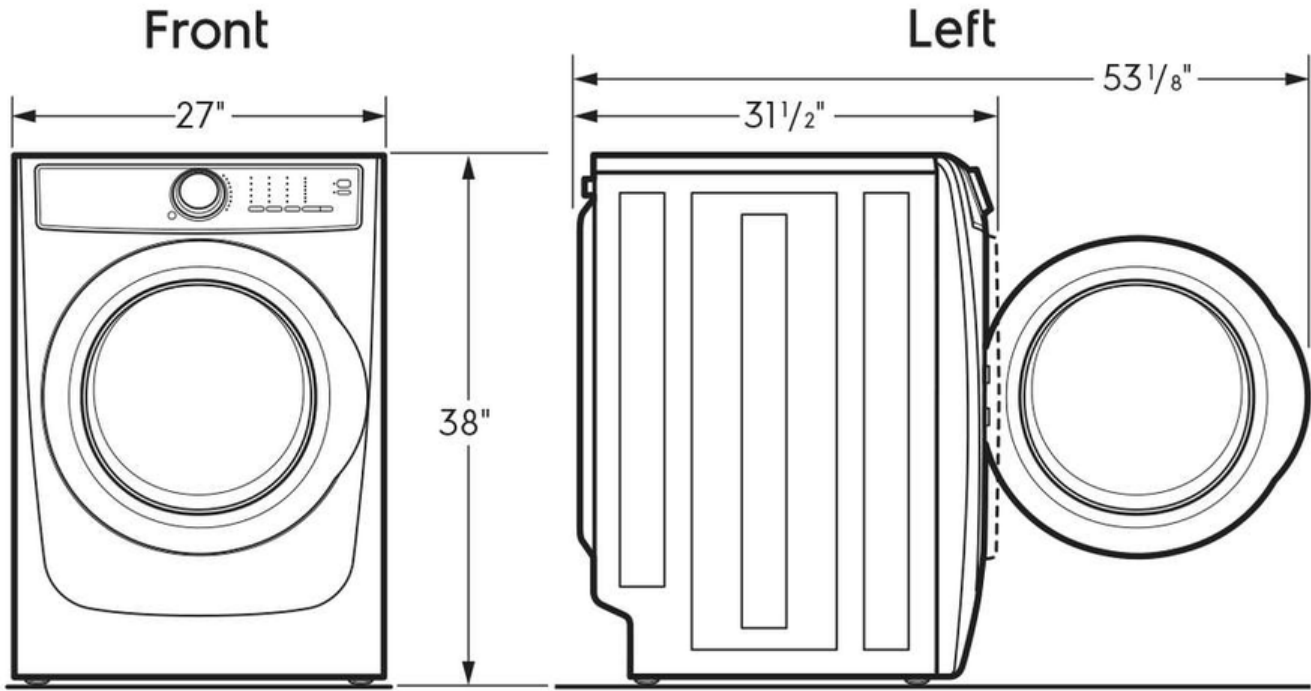

Electrolux

Gas 8.0 Cu. Ft. Front Load Dryer

ELFG7637AT, ELFG7637AW

Version : 07/21

High standards of quality at Electrolux Home Products, Inc. mean we are constantly working to improve our products. We reserve the right to change specifications or discontinue models without notice.

Electrolux Major Appliances, N.A.

USA • 10200 David Taylor Drive • Charlotte, NC 28262 • Charlotte, NC 28262 • 1-877-4electrolux (1-877-435-3287) • electroluxappliances.com

CANADA • 5855 Terry Fox Way • Mississauga, ON L5V 3E4 • 1-800-265-8352 • electroluxappliances.ca