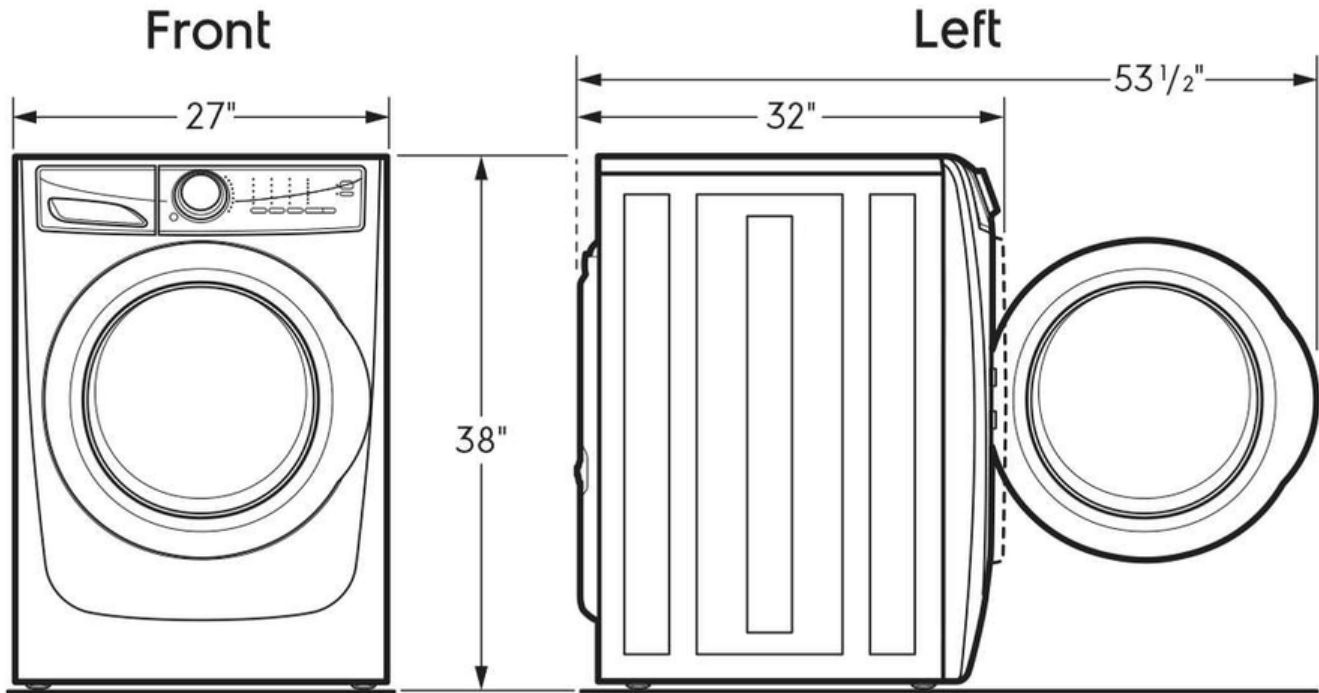

Electrolux

5.2 Cu. Ft. I.E.C Front Load Washer

ELFW7437AW

Version : 07/21

High standards of quality at Electrolux Home Products, Inc. mean we are constantly working to improve our products. We reserve the right to change specifications or discontinue models without notice.

Electrolux Major Appliances, N.A.

USA • 10200 David Taylor Drive • Charlotte, NC 28262 • Charlotte, NC 28262 • 1-877-4electrolux (1-877-435-3287) • electroluxappliances.com

CANADA • 5855 Terry Fox Way • Mississauga, ON L5V 3E4 • 1-800-265-8352 • electroluxappliances.ca