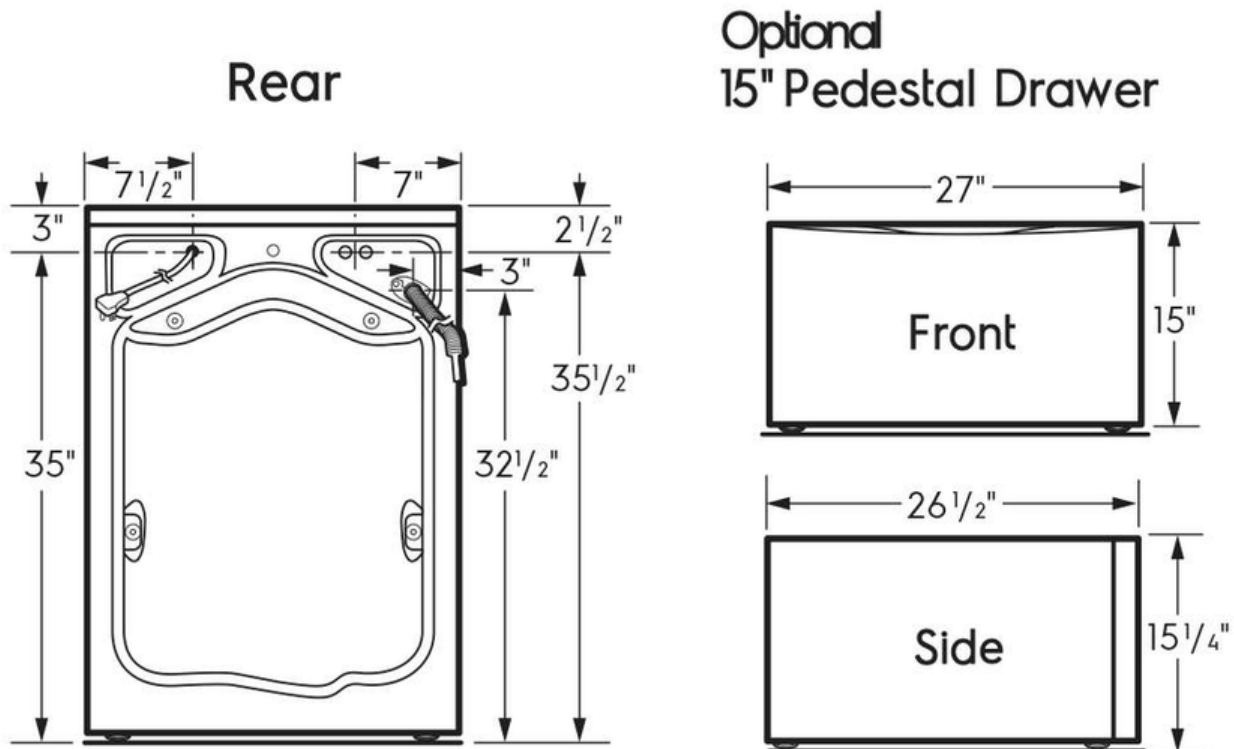

Electrolux

5.2 Cu. Ft. I.E.C Front Load Washer

ELFW7437AW

Version : 07/21

High standards of quality at Electrolux Home Products, Inc. mean we are constantly working to improve our products. We reserve the right to change specifications or discontinue models without notice.

Electrolux Major Appliances, N.A.

USA • 10200 David Taylor Drive • Charlotte, NC 28262 • Charlotte, NC 28262 • 1-877-4electrolux (1-877-435-3287) • electroluxappliances.com

CANADA • 5855 Terry Fox Way • Mississauga, ON L5V 3E4 • 1-800-265-8352 • electroluxappliances.ca