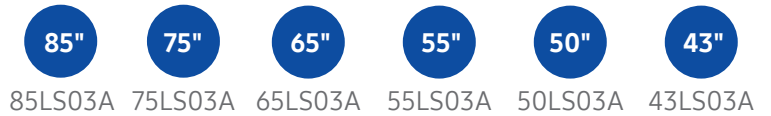

The Frame

PRODUCT HIGHLIGHTS

- Art Mode
- Art Store¹
- 100% Color Volume with Quantum Dot²
- Customizable Frame³
- Quantum Processor 4K

SIZE CLASS

Artwork, television, movies and memories - The Frame TV showcases it all on a beautiful QLED screen. Every piece of content is displayed in stunning 4K resolution and accented by a customizable, stylish bezel that seamlessly compliments your home's décor.