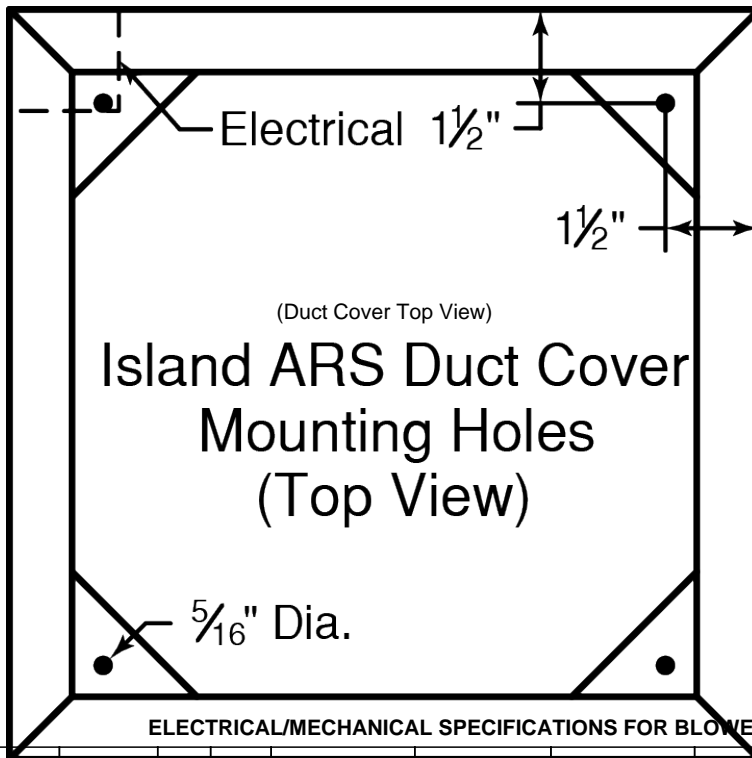

**Model Number: PYDAH18-K36**

Special Notes: LED GU10 lighting. This model is not available with heat lamps. Shown with ARS duct cover (sold separately). ARS duct covers are available in 9' & 10' ceiling sizes. Shown with ARSLP-12 kit (sold separately).

<b>WIDTH:</b>	36"
<b>DEPTH:</b>	27"
<b>HEIGHT:</b>	18"
<b>CFM:</b>	n/a
<b>SONES:</b>	n/a
<b>AMPS:</b>	3.5
<b># LIGHTS:</b>	2

**CONNECTION DIAGRAM**

**REC. MOUNTING HEIGHT\***

**ELECTRICAL/MECHANICAL SPECIFICATIONS FOR BLOWER UNIT**

MODEL	VOLTS	AMPS+	HZ	RPM	CFM SP@0.0"	EQUIV CFM\$	CFM SP@0.1"	CFM SP@0.2"	CFM SP@0.3"	MIN. ROUND DUCT SIZE	SONES#
K250 (ARS)	115	3.5	60	1550	n/a	n/a	n/a	n/a	n/a	n/a	n/a

+ This model is equipped with LED GU10 lighting.