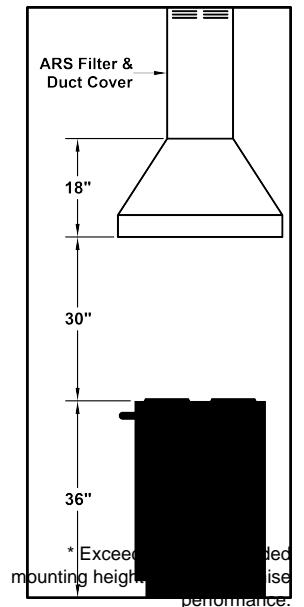

**Model Number: PYDAH18-K36**

Special Notes: LED GU10 lighting. This model is not available with heat lamps. Shown with ARS duct cover (sold separately). ARS duct covers are available in 9' & 10' ceiling sizes. Shown with ARSLP-12 kit (sold separately).

<b>WIDTH:</b>	36"
<b>DEPTH:</b>	27"
<b>HEIGHT:</b>	18"
<b>CFM:</b>	n/a
<b>SONES:</b>	n/a
<b>AMPS:</b>	3.5
<b># LIGHTS:</b>	2

**CONNECTION DIAGRAM**

**REC. MOUNTING HEIGHT\***

**ELECTRICAL/MECHANICAL SPECIFICATIONS FOR BLOWER UNIT**

MODEL	VOLTS	AMPS+	HZ	RPM	CFM SP@0.0"	EQUIV CFM\$	CFM SP@0.1"	CFM SP@0.2"	CFM SP@0.3"	MIN. ROUND DUCT SIZE	SONES#
K250 (ARS)	115	3.5	60	1550	n/a	n/a	n/a	n/a	n/a	n/a	n/a

+ This model is equipped with LED GU10 lighting.