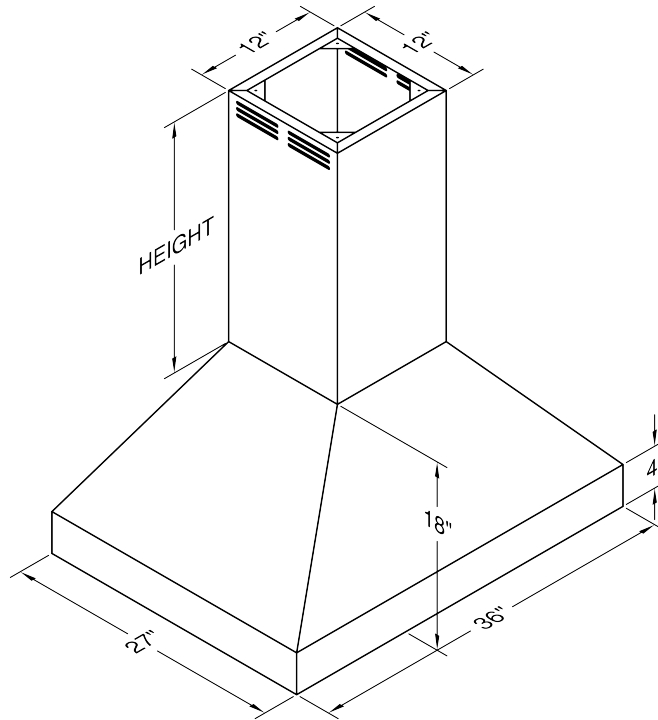

**Model Number: PYDAH18-K36**

Special Notes: LED GU10 lighting. This model is not available with heat lamps. Shown with ARS duct cover (sold separately). ARS duct covers are available in 9' & 10' ceiling sizes. Shown with ARSLP-12 kit (sold separately).

<b>WIDTH:</b>	36"
<b>DEPTH:</b>	27"
<b>HEIGHT:</b>	18"
<b>CFM:</b>	n/a
<b>SONES:</b>	n/a
<b>AMPS:</b>	3.5
<b># LIGHTS:</b>	2

**CONNECTION DIAGRAM**

**REC. MOUNTING HEIGHT\***

**ELECTRICAL/MECHANICAL SPECIFICATIONS FOR BLOWER UNIT**

MODEL	VOLTS	AMPS+	HZ	RPM	CFM SP@0.0"	EQUIV CFM\$	CFM SP@0.1"	CFM SP@0.2"	CFM SP@0.3"	MIN. ROUND DUCT SIZE	SONES#
K250 (ARS)	115	3.5	60	1550	n/a	n/a	n/a	n/a	n/a	n/a	n/a

+ This model is equipped with LED GU10 lighting.