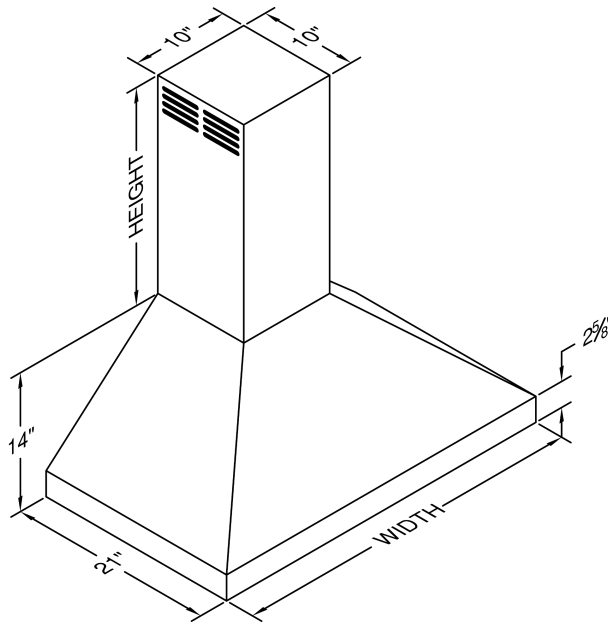

**Model Number: PDAH14-K48**

Special Notes: LED GU10 lighting. This model is not available with heat lamps. Shown with ARS duct cover (sold separately). ARS duct covers are available in 8' & 9' ceiling sizes.

<b>WIDTH:</b>	48"
<b>DEPTH:</b>	21"
<b>HEIGHT:</b>	14"
<b>CFM:</b>	n/a
<b>SONES:</b>	n/a
<b>AMPS:</b>	3.5
<b># LIGHTS:</b>	3

**CONNECTION DIAGRAM**

(Top View)

(Front View)

**REC. MOUNTING HEIGHT\***

\* Exceeding recommended mounting height may compromise performance.

**ELECTRICAL/MECHANICAL SPECIFICATIONS FOR BLOWER UNIT**

MODEL	VOLTS	AMPS+	HZ	RPM	CFM SP@0.0"	EQUIV CFM\$	CFM SP@0.1"	CFM SP@0.2"	CFM SP@0.3"	MIN. ROUND DUCT SIZE	SONES#
K250 (ARS)	115	3.5	60	1550	n/a	n/a	n/a	n/a	n/a	n/a	n/a

+ This model is equipped with LED GU10 lighting: (2 lights: 30" - 41", 3 lights: 42" - 48").