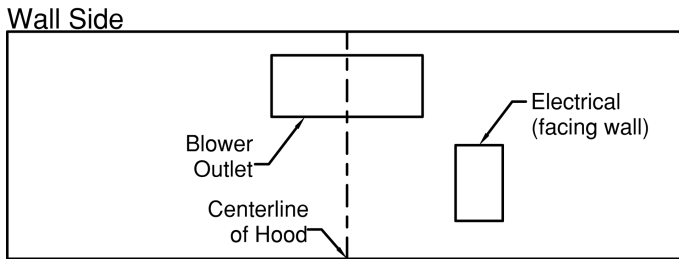

**Model Number: PDAH14-K48**

Special Notes: LED GU10 lighting. This model is not available with heat lamps. Shown with ARS duct cover (sold separately). ARS duct covers are available in 8' & 9' ceiling sizes.

<b>WIDTH:</b>	48"
<b>DEPTH:</b>	21"
<b>HEIGHT:</b>	14"
<b>CFM:</b>	n/a
<b>SONES:</b>	n/a
<b>AMPS:</b>	3.5
<b># LIGHTS:</b>	3

**CONNECTION DIAGRAM**

(Top View)

(Front View)

**REC. MOUNTING HEIGHT\***

\* Exceeding recommended mounting height may compromise performance.