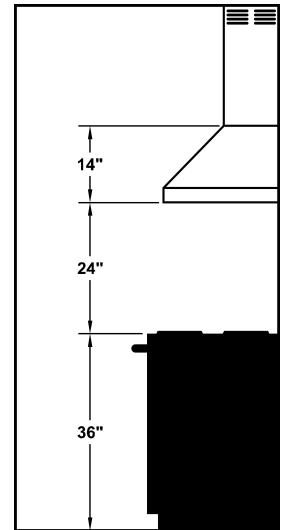

<b>WIDTH:</b>	48"
<b>DEPTH:</b>	21"
<b>HEIGHT:</b>	14"
<b>CFM:</b>	n/a
<b>SONES:</b>	n/a
<b>AMPS:</b>	3.5
<b># LIGHTS:</b>	3

**CONNECTION DIAGRAM**

(Top View)

(Front View)

**REC. MOUNTING HEIGHT\***

\* Exceeding recommended mounting height may compromise performance.

**ELECTRICAL/MECHANICAL SPECIFICATIONS FOR BLOWER UNIT**

MODEL	VOLTS	AMPS+	HZ	RPM	CFM SP@0.0"	EQUIV CFM\$	CFM SP@0.1"	CFM SP@0.2"	CFM SP@0.3"	MIN. ROUND DUCT SIZE	SONES#
K250 (ARS)	115	3.5	60	1550	n/a	n/a	n/a	n/a	n/a	n/a	n/a

+ This model is equipped with LED GU10 lighting: (2 lights: 30" - 41", 3 lights: 42" - 48").