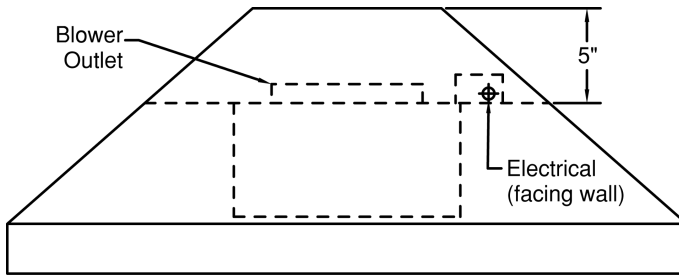

**Model Number: PDAH14-K48**

Special Notes: LED GU10 lighting. This model is not available with heat lamps. Shown with ARS duct cover (sold separately). ARS duct covers are available in 8' & 9' ceiling sizes.

<b>WIDTH:</b>	48"
<b>DEPTH:</b>	21"
<b>HEIGHT:</b>	14"
<b>CFM:</b>	n/a
<b>SONES:</b>	n/a
<b>AMPS:</b>	3.5
<b># LIGHTS:</b>	3

**CONNECTION DIAGRAM**

(Top View)

(Front View)

**REC. MOUNTING HEIGHT\***

\* Exceeding recommended mounting height may compromise performance.