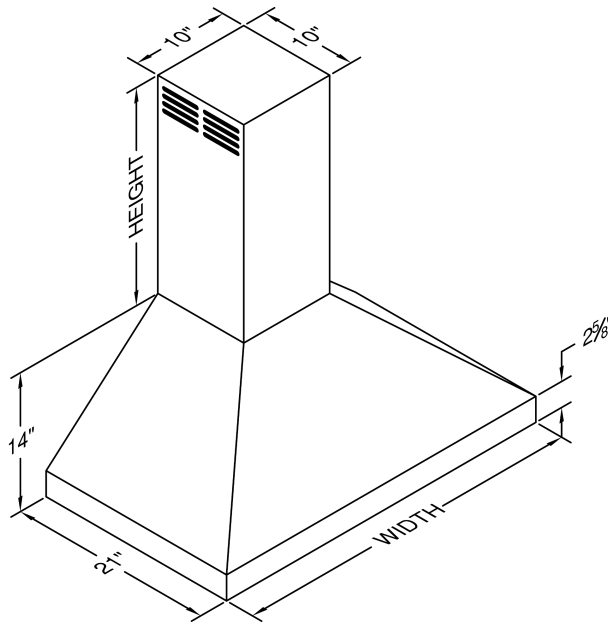

**Model Number: PDAH14-K42**

Special Notes: LED GU10 lighting. This model is not available with heat lamps. Shown with ARS duct cover (sold separately). ARS duct covers are available in 8' & 9' ceiling sizes.

<b>WIDTH:</b>	42"
<b>DEPTH:</b>	21"
<b>HEIGHT:</b>	14"
<b>CFM:</b>	n/a
<b>SONES:</b>	n/a
<b>AMPS:</b>	3.5
<b># LIGHTS:</b>	3

**CONNECTION DIAGRAM**

(Top View)

(Front View)

**REC. MOUNTING HEIGHT\***

\* Exceeding recommended mounting height may compromise performance.

**ELECTRICAL/MECHANICAL SPECIFICATIONS FOR BLOWER UNIT**

MODEL	VOLTS	AMPS+	HZ	RPM	CFM SP@0.0"	EQUIV CFM\$	CFM SP@0.1"	CFM SP@0.2"	CFM SP@0.3"	MIN. ROUND DUCT SIZE	SONES#
K250 (ARS)	115	3.5	60	1550	n/a	n/a	n/a	n/a	n/a	n/a	n/a

+ This model is equipped with LED GU10 lighting: (2 lights: 30" - 41", 3 lights: 42" - 48").