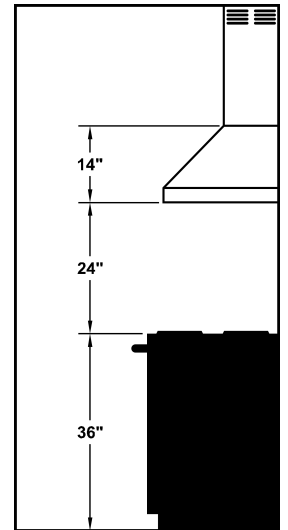

<b>WIDTH:</b>	42"
<b>DEPTH:</b>	21"
<b>HEIGHT:</b>	14"
<b>CFM:</b>	n/a
<b>SONES:</b>	n/a
<b>AMPS:</b>	3.5
<b># LIGHTS:</b>	3

**CONNECTION DIAGRAM**

(Top View)

(Front View)

**REC. MOUNTING HEIGHT\***

\* Exceeding recommended mounting height may compromise performance.

**ELECTRICAL/MECHANICAL SPECIFICATIONS FOR BLOWER UNIT**

MODEL	VOLTS	AMPS+	HZ	RPM	CFM SP@0.0"	EQUIV CFM\$	CFM SP@0.1"	CFM SP@0.2"	CFM SP@0.3"	MIN. ROUND DUCT SIZE	SONES#
K250 (ARS)	115	3.5	60	1550	n/a	n/a	n/a	n/a	n/a	n/a	n/a