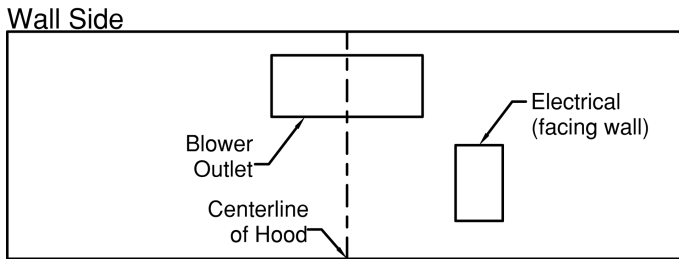

**Model Number: PDAH14-K42**

Special Notes: LED GU10 lighting. This model is not available with heat lamps. Shown with ARS duct cover (sold separately). ARS duct covers are available in 8' & 9' ceiling sizes.

<b>WIDTH:</b>	42"
<b>DEPTH:</b>	21"
<b>HEIGHT:</b>	14"
<b>CFM:</b>	n/a
<b>SONES:</b>	n/a
<b>AMPS:</b>	3.5
<b># LIGHTS:</b>	3

**CONNECTION DIAGRAM**

(Top View)

(Front View)

**REC. MOUNTING HEIGHT\***

\* Exceeding recommended mounting height may compromise performance.