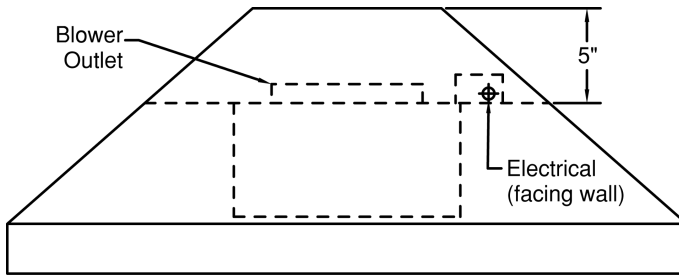

**Model Number: PDAH14-K42**

Special Notes: LED GU10 lighting. This model is not available with heat lamps. Shown with ARS duct cover (sold separately). ARS duct covers are available in 8' & 9' ceiling sizes.

<b>WIDTH:</b>	42"
<b>DEPTH:</b>	21"
<b>HEIGHT:</b>	14"
<b>CFM:</b>	n/a
<b>SONES:</b>	n/a
<b>AMPS:</b>	3.5
<b># LIGHTS:</b>	3

**CONNECTION DIAGRAM**

(Top View)

(Front View)

**REC. MOUNTING HEIGHT\***

\* Exceeding recommended mounting height may compromise performance.