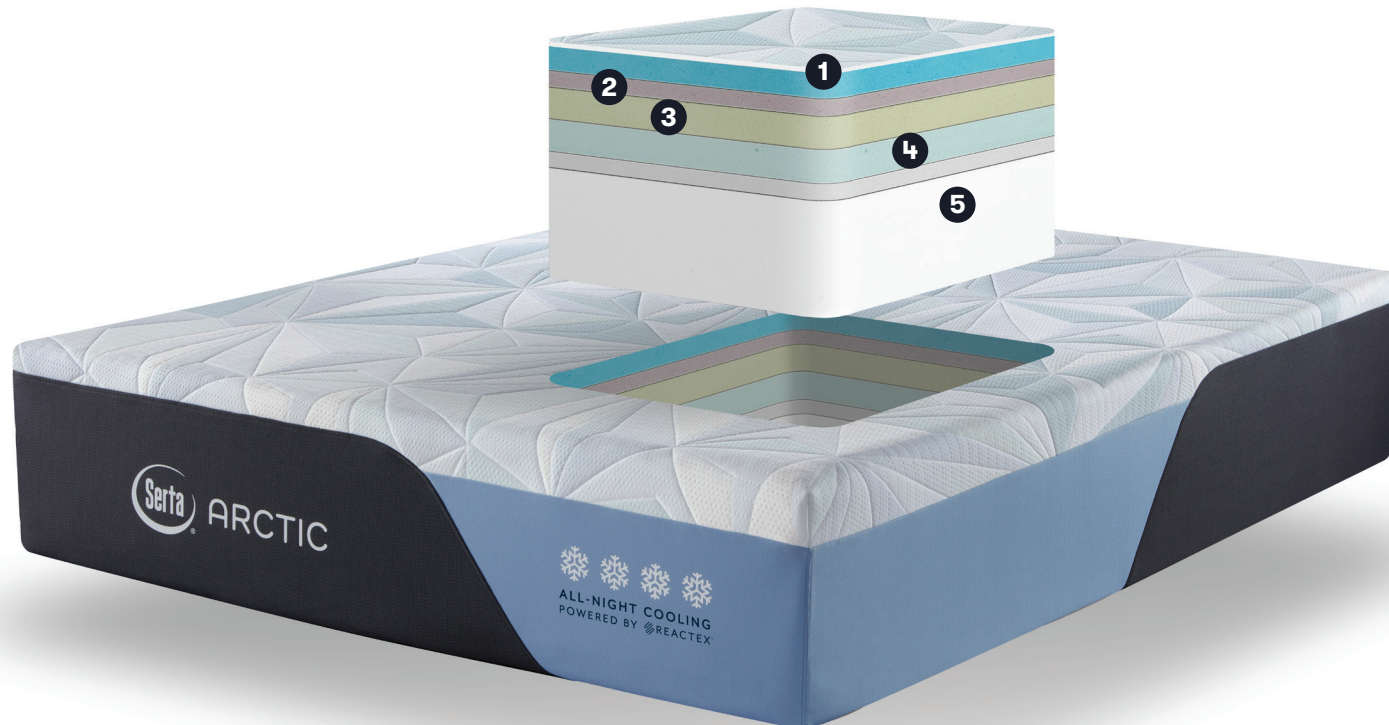

1

Reactex® System

Serta's exclusive Reactex® System consists of three layers of cooling technology. Each cooling layer has more cooling capacity than the previous layer, so heat is pulled away from your body and deeper into the mattress. The result is cool, comfortable sleep all night long.

2

Peak Support™ Ultra HD Memory Foam

Premium, ultra-high-density memory foam provides steady support, so you don't sink too far into your mattress.

3

CustomFit™ HD Memory Foam

Premium, high density memory foam conforms to your body for comfortable support all night long.

4

EverCool® Fuze Gel Foam

A fusion of cooling gel and foam, this special blend promotes cooling by increasing airflow and dissipating heat.

5

Serta® Foam Core

The Serta® Foam Core provides durable support for any sleep position. With consistent support from edge to edge, you'll be comfortably supported all night long.