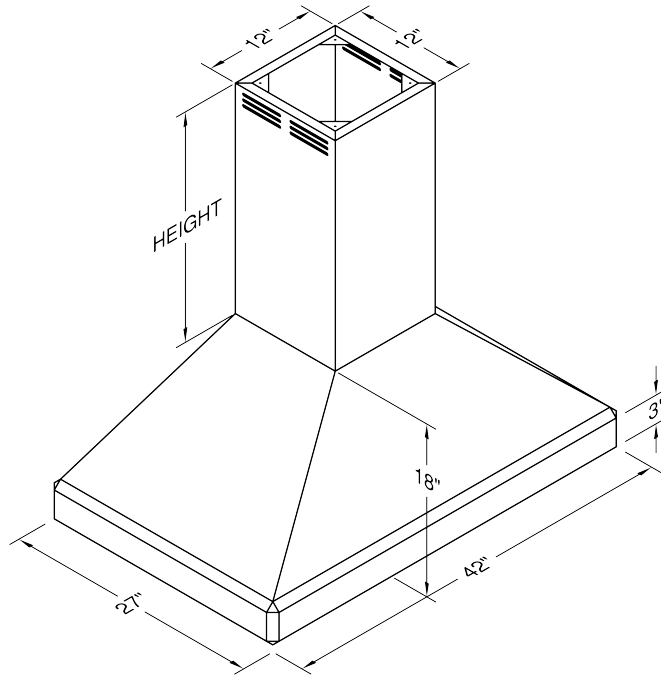

Model Number: ISDAH18-K42

Special Notes: LED GU10 lighting. This model is not available with heat lamps. Shown with ARS duct cover (sold separately). ARS duct covers are available in 9' & 10' ceiling sizes. Shown with ARSLP-12 kit (sold separately).

WIDTH:	42"
DEPTH:	27"
HEIGHT:	18"
CFM:	n/a
SONES:	n/a
AMPS:	3.5
# LIGHTS:	2

CONNECTION DIAGRAM

REC. MOUNTING HEIGHT*

ELECTRICAL/MECHANICAL SPECIFICATIONS FOR BLOWER UNIT

MODEL	VOLTS	AMPS+	HZ	RPM	CFM SP@0.0"	EQUIV CFM\$	CFM SP@0.1"	CFM SP@0.2"	CFM SP@0.3"	MIN. ROUND DUCT SIZE	SONES#
K250 (ARS)	115	3.5	60	1550	n/a	n/a	n/a	n/a	n/a	n/a	n/a