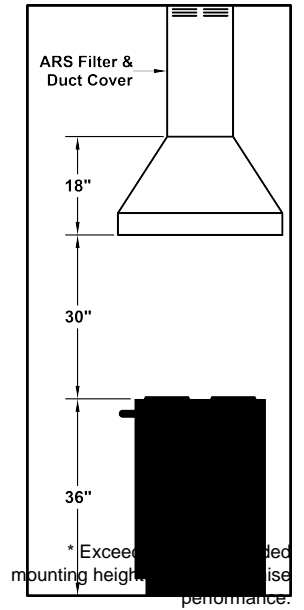

Model Number: ISDAH18-K42

Special Notes: LED GU10 lighting. This model is not available with heat lamps. Shown with ARS duct cover (sold separately). ARS duct covers are available in 9' & 10' ceiling sizes. Shown with ARSLP-12 kit (sold separately).

WIDTH:	42"
DEPTH:	27"
HEIGHT:	18"
CFM:	n/a
SONES:	n/a
AMPS:	3.5
# LIGHTS:	2

CONNECTION DIAGRAM

REC. MOUNTING HEIGHT*

ELECTRICAL/MECHANICAL SPECIFICATIONS FOR BLOWER UNIT

MODEL	VOLTS	AMPS+	HZ	RPM	CFM SP@0.0"	EQUIV CFM\$	CFM SP@0.1"	CFM SP@0.2"	CFM SP@0.3"	MIN. ROUND DUCT SIZE	SONES#
K250 (ARS)	115	3.5	60	1550	n/a	n/a	n/a	n/a	n/a	n/a	n/a