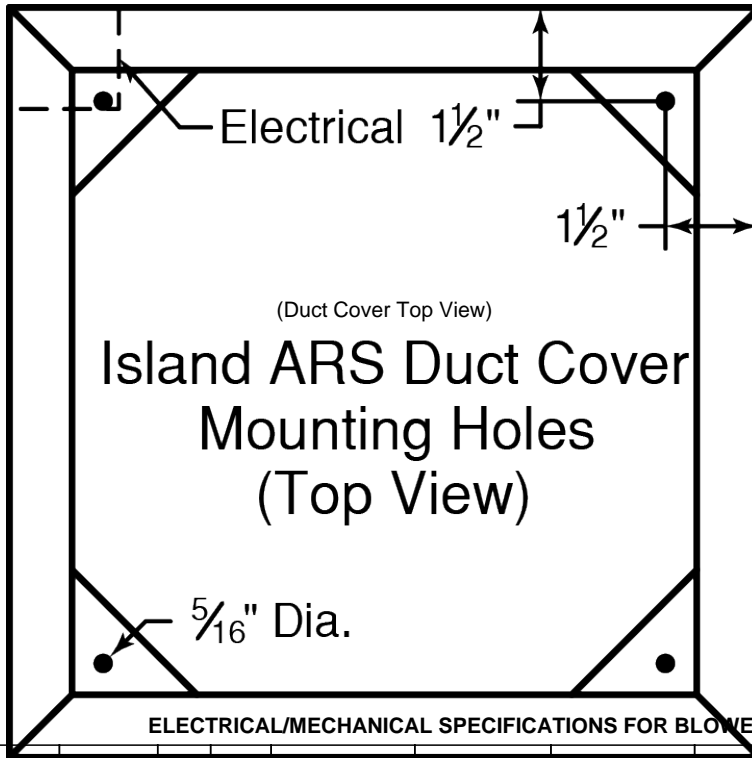

Model Number: ISDAH18-K42

Special Notes: LED GU10 lighting. This model is not available with heat lamps. Shown with ARS duct cover (sold separately). ARS duct covers are available in 9' & 10' ceiling sizes. Shown with ARSLP-12 kit (sold separately).

WIDTH:	42"
DEPTH:	27"
HEIGHT:	18"
CFM:	n/a
SONES:	n/a
AMPS:	3.5
# LIGHTS:	2

CONNECTION DIAGRAM

REC. MOUNTING HEIGHT*

ELECTRICAL/MECHANICAL SPECIFICATIONS FOR BLOWER UNIT

MODEL	VOLTS	AMPS+	HZ	RPM	CFM SP@0.0"	EQUIV CFM\$	CFM SP@0.1"	CFM SP@0.2"	CFM SP@0.3"	MIN. ROUND DUCT SIZE	SONES#
K250 (ARS)	115	3.5	60	1550	n/a	n/a	n/a	n/a	n/a	n/a	n/a