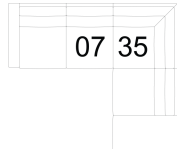

11 Corner Square
40 x 40 x 32"
102 x 102 x 82 cm

13 RHF Sofa
12 LHF Sofa
86 x 40 x 32"
218 x 102 x 82 cm

35 RHF Corner Chaise
36 LHF Corner Chaise
90 x 40 x 32"
228 x 102 x 82 cm

95 Chair & 1/2
55 x 40 x 32"
140 x 102 x 82 cm
IA: 22" / 56 cm

POPULAR CONFIGURATIONS

12/35
125 x 89"
318 x 227 cm

07/35
102 x 89"
260 x 227 cm

DIMENSIONS

Seat Depth: 24" / 62 cm
Seat Height: 17" / 42 cm
Arm Depth: 38" / 97 cm
Arm Height: 23" / 58 cm

Dimensions shown as Width x Depth x Height.