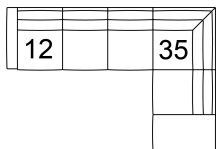

FUNCTION

N/A

COVERS

Leather
Fabric

01 Sofa
98 x 40 x 32"
249 x 102 x 82 cm
IA: 65" / 166 cm

03 Loveseat
75 x 40 x 32"
191 x 102 x 82 cm
IA: 42" / 107 cm

04 Ottoman
39 x 39 x 15"
100 x 100 x 39 cm

08 RHF Loveseat
07 LHF Loveseat
62 x 40 x 32"
158 x 102 x 82 cm

11 Corner Square
40 x 40 x 32"
102 x 102 x 82 cm

13 RHF Sofa
12 LHF Sofa
86 x 40 x 32"
218 x 102 x 82 cm

35 RHF Corner Chaise
36 LHF Corner Chaise
90 x 40 x 32"
228 x 102 x 82 cm

95 Chair & 1/2
55 x 40 x 32"
140 x 102 x 82 cm
IA: 22" / 56 cm

POPULAR CONFIGURATIONS

12/35
125 x 89"
318 x 227 cm

07/35
102 x 89"
260 x 227 cm

DIMENSIONS

Seat Depth: 24" / 62 cm
Seat Height: 17" / 42 cm
Arm Depth: 38" / 97 cm
Arm Height: 23" / 58 cm

Dimensions shown as Width x Depth x Height.