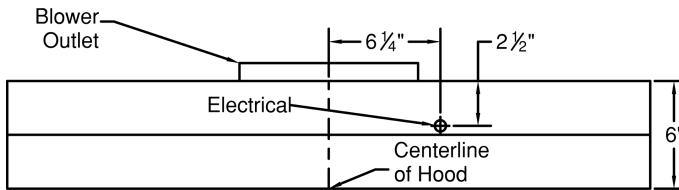

Model Number: CWEAH6-K48

Special Notes: LED GU10 lighting. This model is not available with heat lamps. Shown with ARS duct cover (sold separately). ARS duct covers are available in 7', 8', & 9' ceiling sizes.

WIDTH:	48"
DEPTH:	19 1/2"
HEIGHT:	6"
CFM:	n/a
SONES:	n/a
AMPS:	3.5
# LIGHTS:	3

CONNECTION DIAGRAM

(Top View)

(Front View)

REC. MOUNTING HEIGHT*

* Exceeding recommended mounting height may compromise performance.