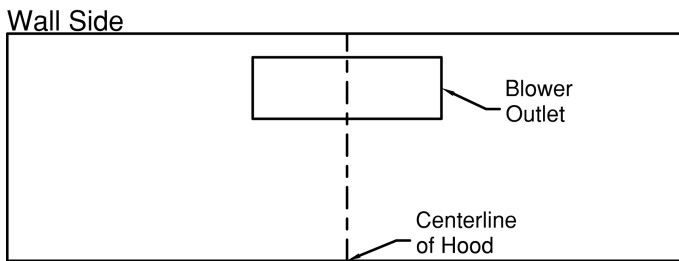

Model Number: CWEAH6-K48

Special Notes: LED GU10 lighting. This model is not available with heat lamps. Shown with ARS duct cover (sold separately). ARS duct covers are available in 7', 8', & 9' ceiling sizes.

WIDTH:	48"
DEPTH:	19 1/2"
HEIGHT:	6"
CFM:	n/a
SONES:	n/a
AMPS:	3.5
# LIGHTS:	3

CONNECTION DIAGRAM

(Top View)

(Front View)

REC. MOUNTING HEIGHT*

* Exceeding recommended mounting height may compromise performance.