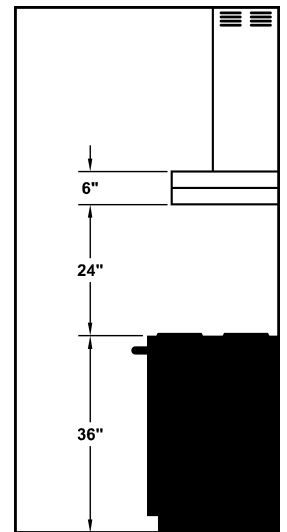

Model Number: CWEAH6-K48

Special Notes: LED GU10 lighting. This model is not available with heat lamps. Shown with ARS duct cover (sold separately). ARS duct covers are available in 7', 8', & 9' ceiling sizes.

WIDTH:	48"
DEPTH:	19 1/2"
HEIGHT:	6"
CFM:	n/a
SONES:	n/a
AMPS:	3.5
# LIGHTS:	3

CONNECTION DIAGRAM

(Top View)

(Front View)

REC. MOUNTING HEIGHT*

* Exceeding recommended mounting height may compromise performance.

ELECTRICAL/MECHANICAL SPECIFICATIONS FOR BLOWER UNIT

MODEL	VOLTS	AMPS+	HZ	RPM	CFM SP@0.0"	EQUIV CFM\$	CFM SP@0.1"	CFM SP@0.2"	CFM SP@0.3"	MIN. ROUND DUCT SIZE	SONES#
K250 (ARS)	115	3.5	60	1550	n/a	n/a	n/a	n/a	n/a	n/a	n/a

+ This model is equipped with LED GU10 lighting: (2 lights: 30" - 41", 3 lights: 42" - 48").