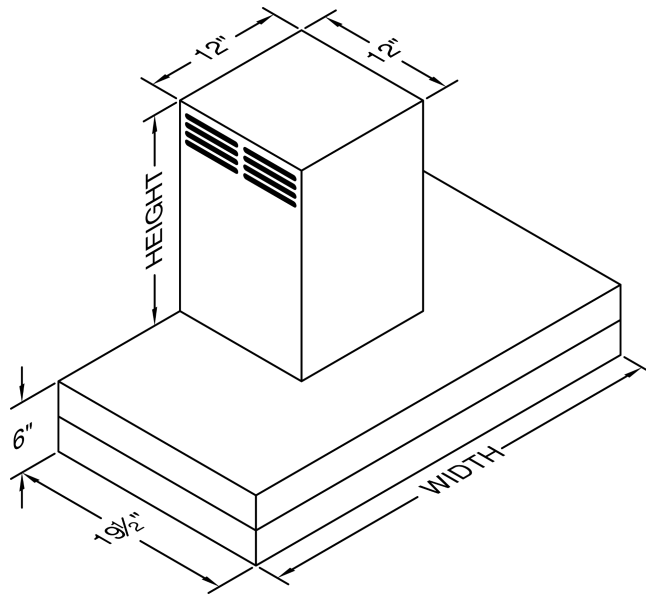

Model Number: CWEAH6-K48

Special Notes: LED GU10 lighting. This model is not available with heat lamps. Shown with ARS duct cover (sold separately). ARS duct covers are available in 7', 8', & 9' ceiling sizes.

WIDTH:	48"
DEPTH:	19 1/2"
HEIGHT:	6"
CFM:	n/a
SONES:	n/a
AMPS:	3.5
# LIGHTS:	3

CONNECTION DIAGRAM

(Top View)

(Front View)

REC. MOUNTING HEIGHT*

* Exceeding recommended mounting height may compromise performance.

ELECTRICAL/MECHANICAL SPECIFICATIONS FOR BLOWER UNIT

MODEL	VOLTS	AMPS+	HZ	RPM	CFM SP@0.0"	EQUIV CFM\$	CFM SP@0.1"	CFM SP@0.2"	CFM SP@0.3"	MIN. ROUND DUCT SIZE	SONES#
K250 (ARS)	115	3.5	60	1550	n/a	n/a	n/a	n/a	n/a	n/a	n/a

+ This model is equipped with LED GU10 lighting: (2 lights: 30" - 41", 3 lights: 42" - 48").