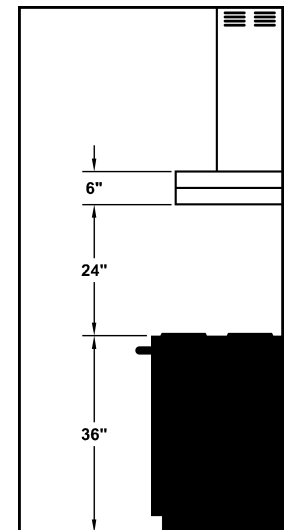

Model Number: CWEAH6-K42

Special Notes: LED GU10 lighting. This model is not available with heat lamps. Shown with ARS duct cover (sold separately). ARS duct covers are available in 7', 8', & 9' ceiling sizes.

WIDTH:	42"
DEPTH:	19 1/2"
HEIGHT:	6"
CFM:	n/a
SONES:	n/a
AMPS:	3.5
# LIGHTS:	3

CONNECTION DIAGRAM

(Top View)

(Front View)

REC. MOUNTING HEIGHT*

* Exceeding recommended mounting height may compromise performance.

ELECTRICAL/MECHANICAL SPECIFICATIONS FOR BLOWER UNIT

MODEL	VOLTS	AMPS+	HZ	RPM	CFM SP@0.0"	EQUIV CFM\$	CFM SP@0.1"	CFM SP@0.2"	CFM SP@0.3"	MIN. ROUND DUCT SIZE	SONES#
K250 (ARS)	115	3.5	60	1550	n/a	n/a	n/a	n/a	n/a	n/a	n/a

+ This model is equipped with LED GU10 lighting: (2 lights: 30" - 41", 3 lights: 42" - 48").