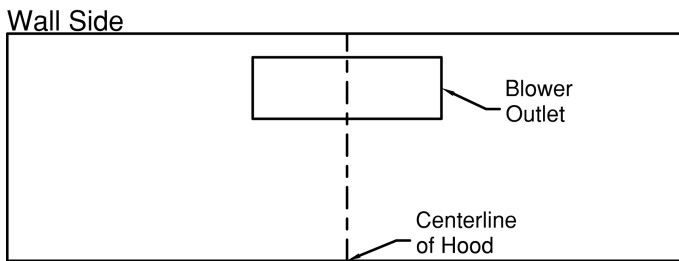

Model Number: CWEAH6-K30

Special Notes: LED GU10 lighting. This model is not available with heat lamps. Shown with ARS duct cover (sold separately). ARS duct covers are available in 7', 8', & 9' ceiling sizes.

WIDTH:	30"
DEPTH:	19 1/2"
HEIGHT:	6"
CFM:	n/a
SONES:	n/a
AMPS:	3.5
# LIGHTS:	2

CONNECTION DIAGRAM

(Top View)

(Front View)

REC. MOUNTING HEIGHT*

* Exceeding recommended mounting height may compromise performance.