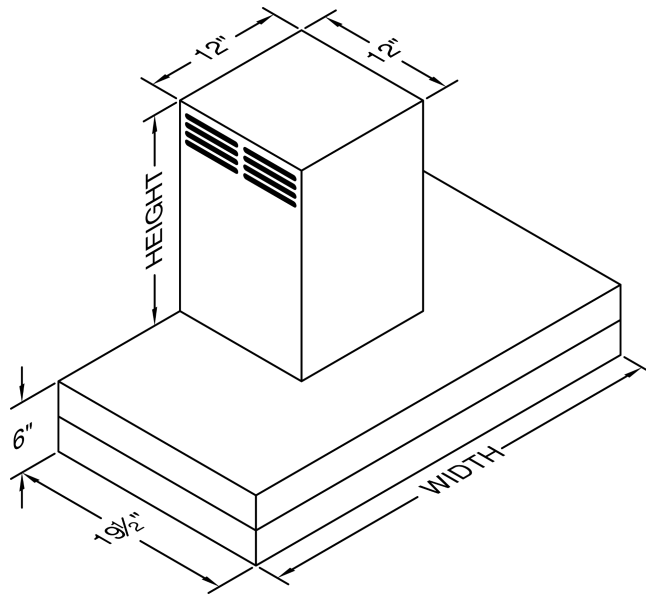

Model Number: CWEAH6-K30

Special Notes: LED GU10 lighting. This model is not available with heat lamps. Shown with ARS duct cover (sold separately). ARS duct covers are available in 7', 8', & 9' ceiling sizes.

WIDTH:	30"
DEPTH:	19 1/2"
HEIGHT:	6"
CFM:	n/a
SONES:	n/a
AMPS:	3.5
# LIGHTS:	2

CONNECTION DIAGRAM

(Top View)

(Front View)

REC. MOUNTING HEIGHT*

* Exceeding recommended mounting height may compromise performance.

ELECTRICAL/MECHANICAL SPECIFICATIONS FOR BLOWER UNIT

MODEL	VOLTS	AMPS+	HZ	RPM	CFM SP@0.0"	EQUIV CFM\$	CFM SP@0.1"	CFM SP@0.2"	CFM SP@0.3"	MIN. ROUND DUCT SIZE	SONES#
K250 (ARS)	115	3.5	60	1550	n/a	n/a	n/a	n/a	n/a	n/a	n/a

+ This model is equipped with LED GU10 lighting: (2 lights: 30" - 41", 3 lights: 42" - 48").