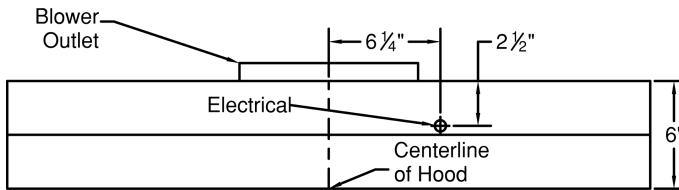

Model Number: CWEAH6-K30

Special Notes: LED GU10 lighting. This model is not available with heat lamps. Shown with ARS duct cover (sold separately). ARS duct covers are available in 7', 8', & 9' ceiling sizes.

WIDTH:	30"
DEPTH:	19 1/2"
HEIGHT:	6"
CFM:	n/a
SONES:	n/a
AMPS:	3.5
# LIGHTS:	2

CONNECTION DIAGRAM

(Top View)

(Front View)

REC. MOUNTING HEIGHT*

* Exceeding recommended mounting height may compromise performance.