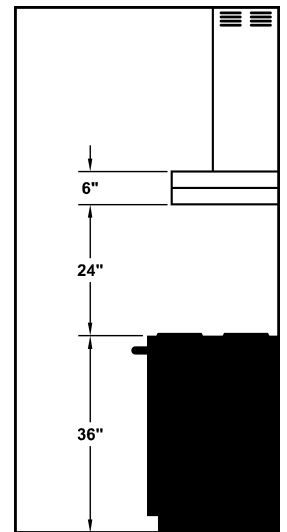

Model Number: CWEAH6-K30

Special Notes: LED GU10 lighting. This model is not available with heat lamps. Shown with ARS duct cover (sold separately). ARS duct covers are available in 7', 8', & 9' ceiling sizes.

WIDTH:	30"
DEPTH:	19 1/2"
HEIGHT:	6"
CFM:	n/a
SONES:	n/a
AMPS:	3.5
# LIGHTS:	2

CONNECTION DIAGRAM

(Top View)

(Front View)

REC. MOUNTING HEIGHT*

* Exceeding recommended mounting height may compromise performance.

ELECTRICAL/MECHANICAL SPECIFICATIONS FOR BLOWER UNIT

MODEL	VOLTS	AMPS+	HZ	RPM	CFM SP@0.0"	EQUIV CFM\$	CFM SP@0.1"	CFM SP@0.2"	CFM SP@0.3"	MIN. ROUND DUCT SIZE	SONES#
K250 (ARS)	115	3.5	60	1550	n/a	n/a	n/a	n/a	n/a	n/a	n/a

+ This model is equipped with LED GU10 lighting: (2 lights: 30" - 41", 3 lights: 42" - 48").