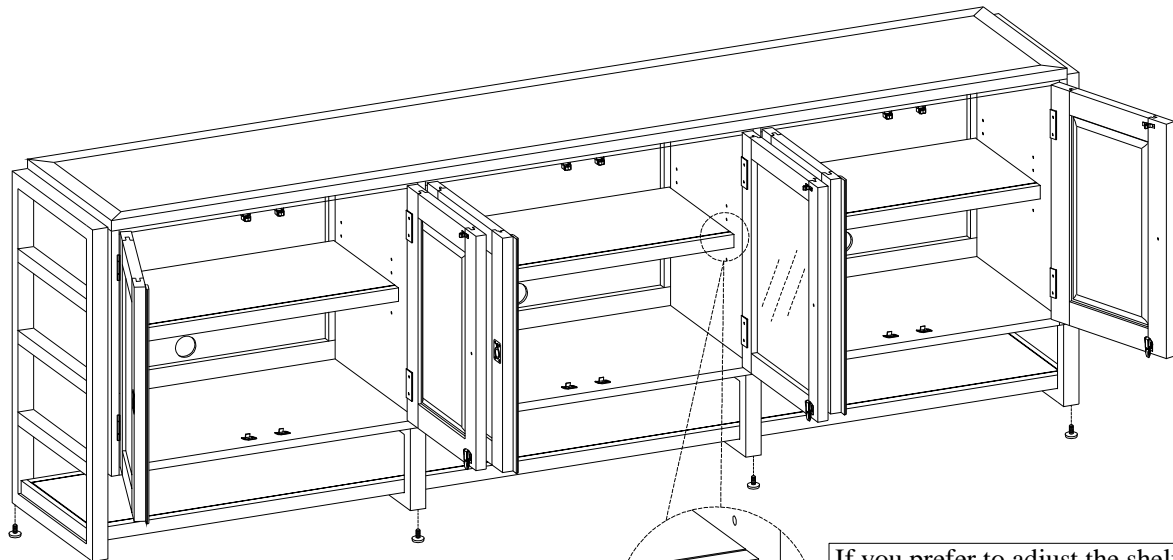

ITEM NO: I215-297     97" Console

Thank you for purchasing this quality product. Be sure to check all packing material carefully for small parts that may come loose inside the carton during shipment.

TOOLS REQUIRED (NOT PROVIDED)
PHILLIPS SCREWDRIVER

### FUNCTIONALITY INSTRUCTION

Leveler on bases  
Adjust the leveler  
when necessary

If you prefer to adjust the shelf location, remove the screws and move shelf brackets to the desired location. Then secure the brackets to shelf with screws.