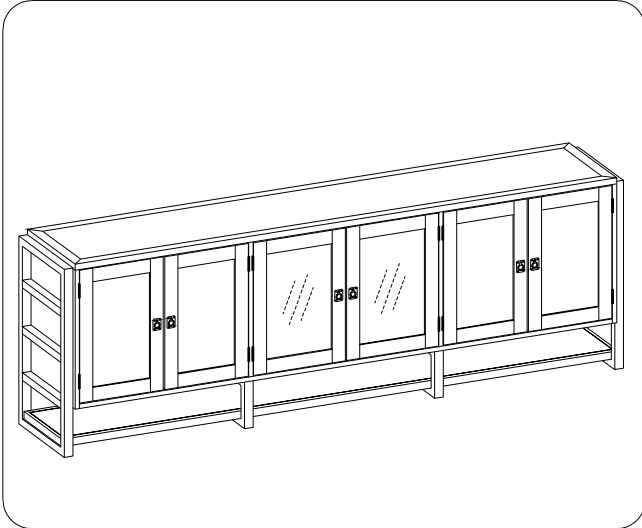

ITEM NO: I215-297     97" Console

Thank you for purchasing this quality product. Be sure to check all packing material carefully for small parts that may come loose inside the carton during shipment.

TOOLS REQUIRED (NOT PROVIDED)
PHILLIPS SCREWDRIVER

### FUNCTIONALITY INSTRUCTION

Leveler on bases  
Adjust the leveler  
when necessary

If you prefer to adjust the shelf location, remove the screws and move shelf brackets to the desired location. Then secure the brackets to shelf with screws.