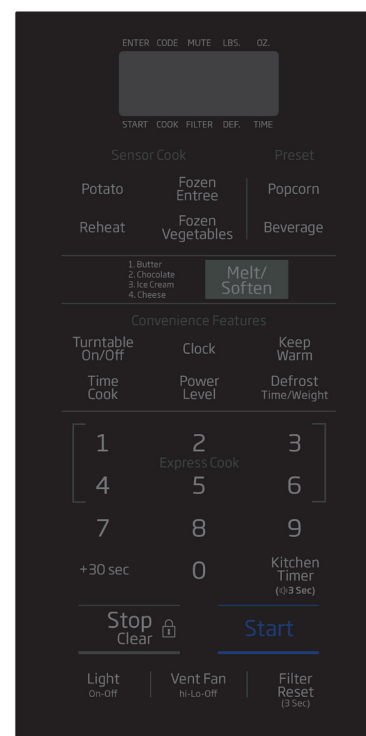

# 30" Over the Range Push Button Microwave

MWOTR30102SS

GENERAL	
Color	Stainless Steel
Door Opening	Push Button
White LED Display	Yes
LED Cooktop Light	Yes
Interior Light	Yes
MAIN FEATURES	
Sensor Cook Technology	Yes
Cooking Functions	10
Digital Timer	Yes
Chrome Grill Rack	Included
Kitchen Timer	Yes
Quick Start	Yes
Child Lock	Yes
Recessed Turntable	12.8" diameter, Glass
TECHNICAL INFORMATION	
Output Power	950W
Ventilation Fan Speed	Maximum 300 CFM
CAPACITY	
Cavity Size	1.6 cu. ft.
DIMENSIONS	
Product Dimensions - (H x W x D) Inches	16 <sup>7</sup> / <sub>8</sub> " x 29 <sup>7</sup> / <sub>8</sub> " x 15 <sup>7</sup> / <sub>8</sub> " in.
Product Dimensions - (H x W x D) cm	42.9 x 75.9 x 40.3 cm
Packed Product Dimensions - (H x W x D) Inches	20 <sup>1</sup> / <sub>2</sub> " x 33 <sup>5</sup> / <sub>16</sub> " x 18 <sup>13</sup> / <sub>16</sub> " in.
Packed Product Dimensions - (H x W x D) cm	52 x 84.6 x 47.8 cm
Product Weight	50.5 lbs (25 kg)
Packed Product Weight	63.5 lbs (28.5 kg)

## KEY FEATURES

- Chrome Grill Rack Included
- 950W Output Power
- Sensor Cook Technology
- Handless Design that Matches your Kitchen Design