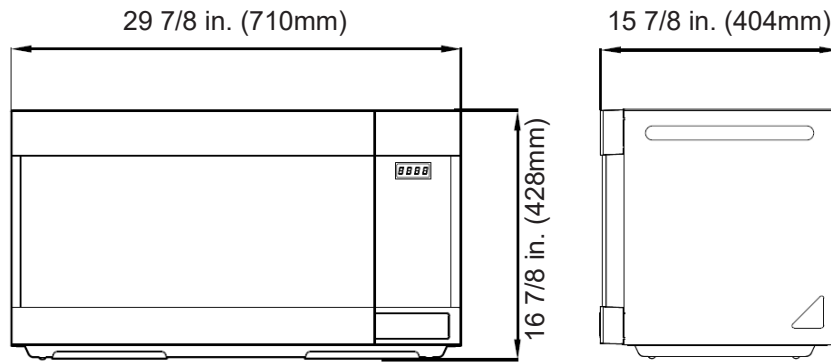

30" Over the Range Push Button Microwave

MWOTR30102SS

NOTE TO THE INSTALLER: All height, width, and depth dimensions are shown in inches (as well as metric). Beko U.S., Inc. reserves the absolute and unrestricted right to change product materials and specifications, at any time, without notice. Please visit our website, www.BekoAppliances.com, or call 888.352.2356 to verify the latest specifications with final dimensional data and other details prior to installation and making a cutout. Applicable product limited warranty information may be found in accompanying product materials, or you may contact your account manager for further details. Proper installation is the responsibility of the installer. Product failure due to improper installation is not covered under the Limited Warranty.

888.352.BEKO(2356) | Beko.com/en-us