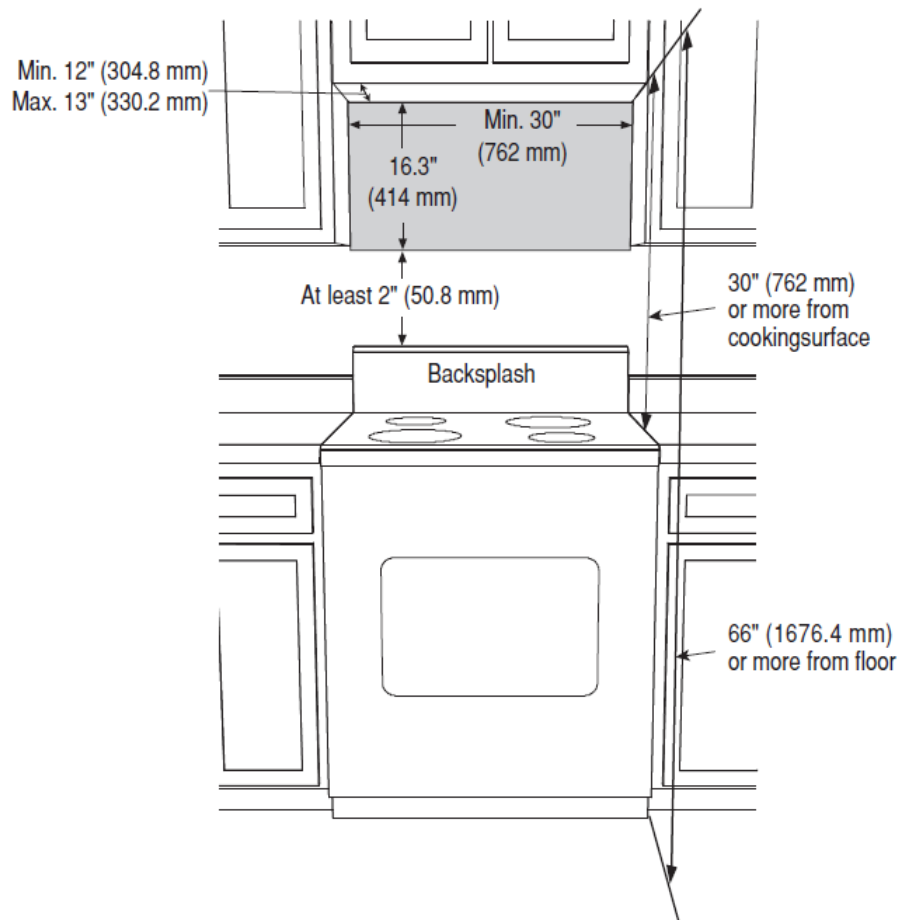

# 30" Over the Range Push Button Microwave

MWOTR30102SS

GENERAL	
Color	Stainless Steel
Door Opening	Push Button
White LED Display	Yes
LED Cooktop Light	Yes
Interior Light	Yes
MAIN FEATURES	
Sensor Cook Technology	Yes
Cooking Functions	10
Digital Timer	Yes
Chrome Grill Rack	Included
Kitchen Timer	Yes
Quick Start	Yes
Child Lock	Yes
Recessed Turntable	12.8" diameter, Glass
TECHNICAL INFORMATION	
Output Power	950W
Ventilation Fan Speed	Maximum 300 CFM
CAPACITY	
Cavity Size	1.6 cu. ft.
DIMENSIONS	
Product Dimensions - (H x W x D) Inches	16 <sup>7</sup> / <sub>8</sub> " x 29 <sup>7</sup> / <sub>8</sub> " x 15 <sup>7</sup> / <sub>8</sub> " in.
Product Dimensions - (H x W x D) cm	42.9 x 75.9 x 40.3 cm
Packed Product Dimensions - (H x W x D) Inches	20 <sup>1</sup> / <sub>2</sub> " x 33 <sup>5</sup> / <sub>16</sub> " x 18 <sup>13</sup> / <sub>16</sub> " in.
Packed Product Dimensions - (H x W x D) cm	52 x 84.6 x 47.8 cm
Product Weight	50.5 lbs (25 kg)
Packed Product Weight	63.5 lbs (28.5 kg)

## KEY FEATURES

- Chrome Grill Rack Included
- 950W Output Power
- Sensor Cook Technology
- Handless Design that Matches your Kitchen Design

# 30" Over the Range Push Button Microwave

MWOTR30102SS

NOTE TO THE INSTALLER: All height, width, and depth dimensions are shown in inches (as well as metric). Beko U.S., Inc. reserves the absolute and unrestricted right to change product materials and specifications, at any time, without notice. Please visit our website, [www.BekoAppliances.com](http://www.BekoAppliances.com), or call 888.352.2356 to verify the latest specifications with final dimensional data and other details prior to installation and making a cutout. Applicable product limited warranty information may be found in accompanying product materials, or you may contact your account manager for further details. Proper installation is the responsibility of the installer. Product failure due to improper installation is not covered under the Limited Warranty.