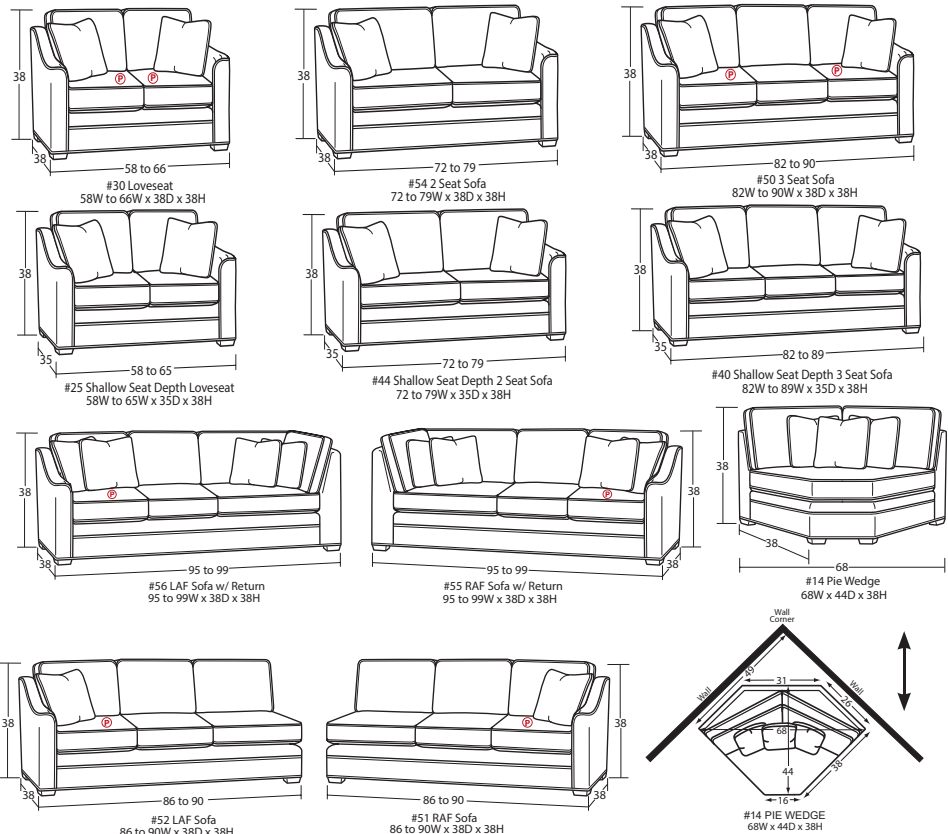

Designing a room full of furniture has never been so easy. 37 pieces to choose from – endless possibilities!

SOFAS & LOVESEATS

SECTIONAL PIECES

SLEEPERS

CHAIRS & OTTOMANS

- Width varies depending on arm style. See price list for specific dimensions.
- Arm height for all pieces is 25".

- Ⓟ - Indicates that this piece is available with a power motion recliner on the seat next to the arm.
- Sofa & Loveseat have two recliners, one next to each arm. All others have one.
- To order this piece with the power option simply add a P to the end of the style number.
- All styles with power must have semi-attached backs. No loose backs.
- Power pieces require a 3" wall clearance.
- Note: Not all pieces are available with power option.

Designing a room full of furniture has never been so easy!

Sample Configurations

(Applicable for both power and non-power pieces)