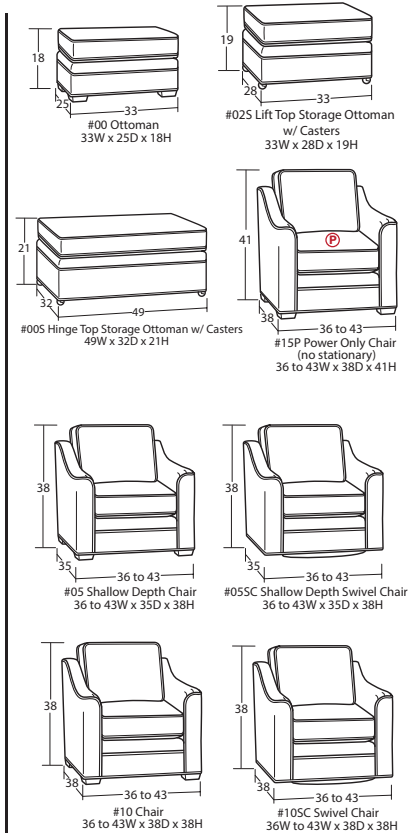

Designing a room full of furniture has never been so easy. 37 pieces to choose from – endless possibilities!

SOFAS & LOVESEATS

SECTIONAL PIECES

SLEEPERS

CHAIRS & OTTOMANS

- Width varies depending on arm style. See price list for specific dimensions.
- Arm height for all pieces is 25".

- Ⓟ - Indicates that this piece is available with a power motion recliner on the seat next to the arm.
- Sofa & Loveseat have two recliners, one next to each arm. All others have one.
- To order this piece with the power option simply add a P to the end of the style number.
- All styles with power must have semi-attached backs. No loose backs.
- Power pieces require a 3" wall clearance.
- Note: Not all pieces are available with power option.

Designing a room full of furniture has never been so easy!

Sample Configurations

(Applicable for both power and non-power pieces)