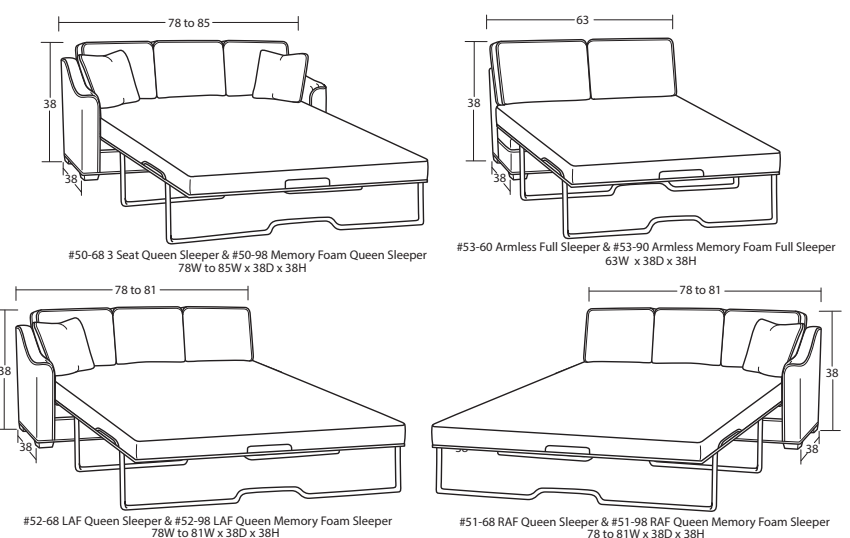

Designing a room full of furniture has never been so easy. 37 pieces to choose from – endless possibilities!

SOFAS & LOVESEATS

SECTIONAL PIECES

SLEEPERS

CHAIRS & OTTOMANS

- Width varies depending on arm style. See price list for specific dimensions.
- Arm height for all pieces is 25".

- Ⓟ - Indicates that this piece is available with a power motion recliner on the seat next to the arm.
- Sofa & Loveseat have two recliners, one next to each arm. All others have one.
- To order this piece with the power option simply add a P to the end of the style number.
- All styles with power must have semi-attached backs. No loose backs.
- Power pieces require a 3" wall clearance.
- Note: Not all pieces are available with power option.