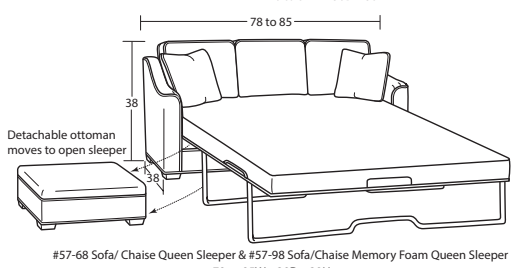

Designing a room full of furniture has never been so easy. 37 pieces to choose from – endless possibilities!

SOFAS & LOVESEATS

SECTIONAL PIECES

SLEEPERS

CHAIRS & OTTOMANS

- Width varies depending on arm style. See price list for specific dimensions.
- Arm height for all pieces is 25".

- Ⓟ - Indicates that this piece is available with a power motion recliner on the seat next to the arm.
- Sofa & Loveseat have two recliners, one next to each arm. All others have one.
- To order this piece with the power option simply add a P to the end of the style number.
- All styles with power must have semi-attached backs. No loose backs.
- Power pieces require a 3" wall clearance.
- Note: Not all pieces are available with power option.