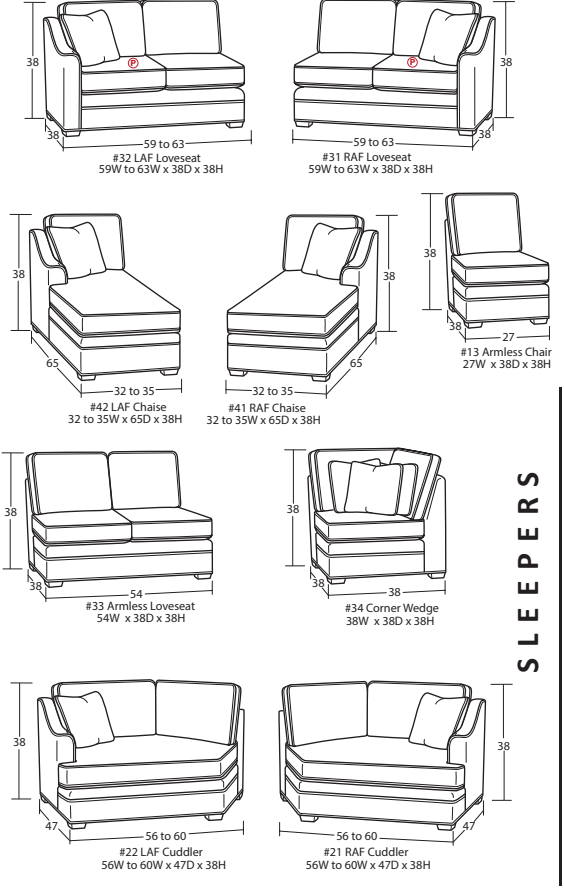

Designing a room full of furniture has never been so easy. 37 pieces to choose from – endless possibilities!

SOFAS & LOVESEATS

SECTIONAL PIECES

SLEEPERS

CHAIRS & OTTOMANS

- Width varies depending on arm style. See price list for specific dimensions.
- Arm height for all pieces is 25".

- Ⓟ - Indicates that this piece is available with a power motion recliner on the seat next to the arm.
- Sofa & Loveseat have two recliners, one next to each arm. All others have one.
- To order this piece with the power option simply add a P to the end of the style number.
- All styles with power must have semi-attached backs. No loose backs.
- Power pieces require a 3" wall clearance.
- Note: Not all pieces are available with power option.

Designing a room full of furniture has never been so easy!

Sample Configurations

(Applicable for both power and non-power pieces)