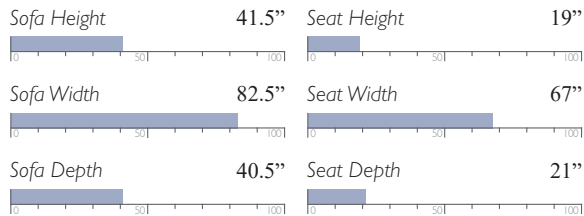

See reverse side for base options and dimensions.

O'NEIL COLLECTION | S920, L920, 9N2_

SOFA OPTIONS

Manual Space Saver® w/ Drop Down Table
S920RA4

Power Space Saver® w/ Drop Down Table
S920RP4

Power Space Saver® w/ Drop Down Table & Tilt Headrest
S920RZ4

MEASUREMENTS:

LOVESEAT OPTIONS

Manual Space Saver®
L920RA4

Manual Space Saver® w/ Console
L920RC4

Manual Rocker w/ Console
L920RC7

Power Space Saver®
L920RP4

Power Space Saver® w/ Console
L920RQ4

Power Space Saver® w/ Tilt Headrest
L920RZ4