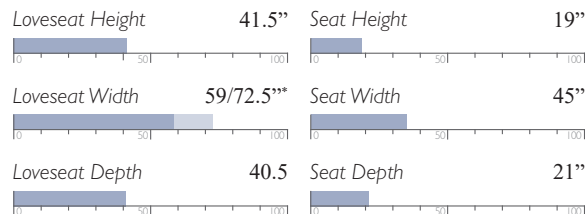

See reverse side for base options and dimensions.

O'NEIL COLLECTION | S920, L920, 9N2_

SOFA OPTIONS

Manual Space Saver® w/ Drop Down Table
S920RA4

Power Space Saver® w/ Drop Down Table
S920RP4

Power Space Saver® w/ Drop Down Table & Tilt Headrest
S920RZ4

MEASUREMENTS:

LOVESEAT OPTIONS

Manual Space Saver®
L920RA4

Manual Space Saver® w/ Console
L920RC4

Manual Rocker w/ Console
L920RC7

Power Space Saver®
L920RP4

Power Space Saver® w/ Console
L920RQ4

Power Space Saver® w/ Tilt Headrest
L920RZ4

Power Space Saver® w/ Console & Tilt Headrest
L920RY4

Power Rocker w/ Console
L920RQ7

Power Rocker w/ Console & Tilt Headrest
L920RY7

MEASUREMENTS:

*Console adds 13" to width measurement.

RECLINER OPTIONS

Space Saver®
9N24