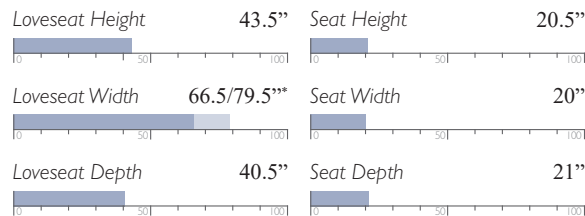

## MEASUREMENTS:

## LOVESEAT BASE OPTIONS

Manual Space Saver®  
L660RA4

Manual Space Saver® w/ Console  
L660RC4

Manual Rocker w/ Console  
L660RC7

Power Space Saver®  
L660RP4

Power Space Saver® w/ Console  
L660RQ4

Power Space Saver® w/ Tilt Headrest  
L660RZ4

## MEASUREMENTS:

\*Console adds 13" to width measurement.