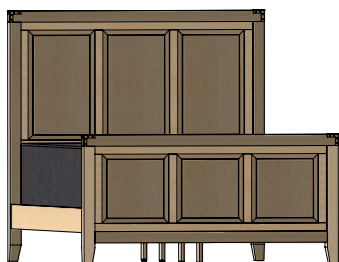

Raised Panel Beds

Headboard and Footboard Options

California King Raised Panel Bed, High Footboard
Item SAY16511 | 76" (W) x 91.5" (D) x 61.5" (H)

King Raised Panel Bed, High Footboard
Item SAY16512 | 80.5" (W) x 87.5" (D) x 61.5" (H)