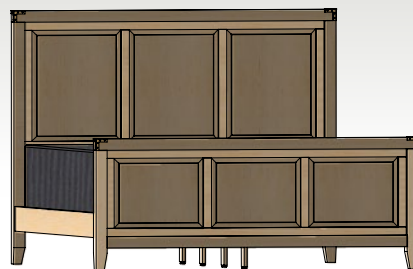

King Raised Panel Bed, High Footboard
Item SAY16512 | 80.5" (W) x 87.5" (D) x 61.5" (H)