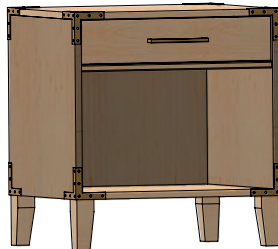

Saybrook Nightstand 3
Item SAY16243
24" (W) x 20" (D) x 26" (H)