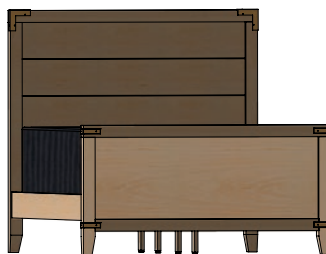

Full Plank Panel Bed, High Footboard
Item SAY16114 | 58.5" (W) x 82.5" (D) x 56" (H)