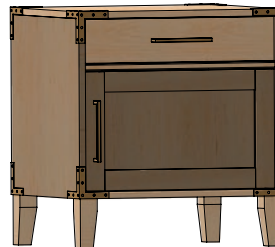

Saybrook Nightstand 7
Item SAY16240
24" (W) x 20" (D) x 26" (H)