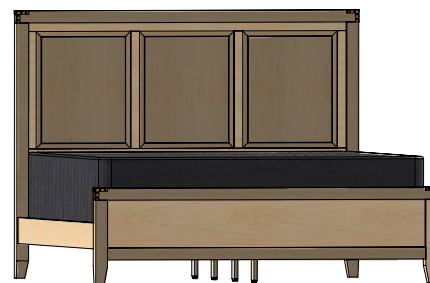

King Raised Panel Bed, Low Footboard
Item SAY16522 | 80.5" (W) x 87.5" (D) x 61.5" (H)