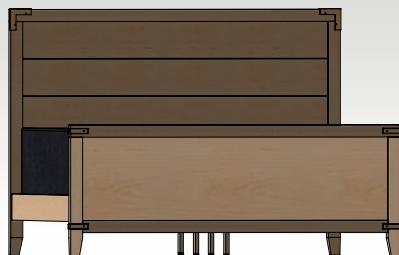

Headboard and Footboard

Options

California King Plank Panel Bed, High Footboard
Item SAY16111 | 76" (W) x 91.5" (D) x 56" (H)