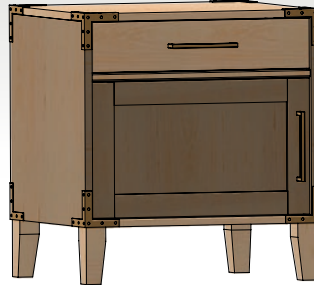

Nightstands

Pictured: Saybrook Nightstand 2, item SAY16242 with standard hardware, item HDW-625-160SN.
Crafted using solid Rustic Oak with #400 Belair stain.

Style Options

Saybrook Nightstand 1
Item SAY16241
24" (W) x 20" (D) x 26" (H)