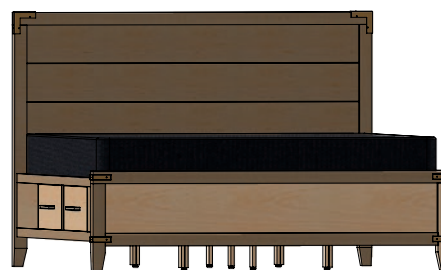

King Plank Panel Bed, Both Side Drawers
Item SAY16162 | 80.5" (W) x 87.5" (D) x 56" (H)

See pages 10-16 for available options on accessory pieces. See page 17 for available wood types, stain, and hardware options.