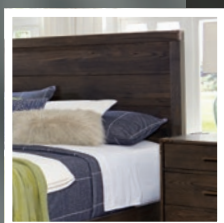

Jaybrook

COLLECTION