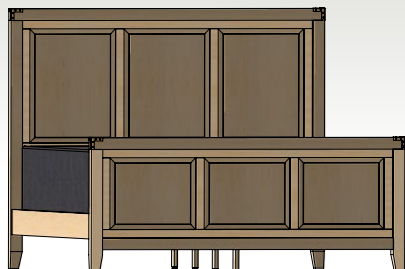

Raised Panel Beds

Headboard and Footboard Options

California King Raised Panel Bed, High Footboard
Item SAY16511 | 76" (W) x 91.5" (D) x 61.5" (H)