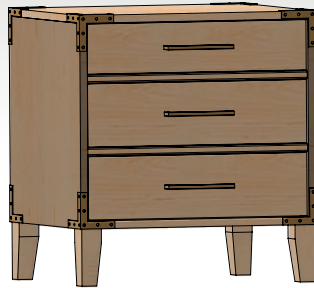

Style Options

Saybrook Nightstand 1
Item SAY16241
24" (W) x 20" (D) x 26" (H)