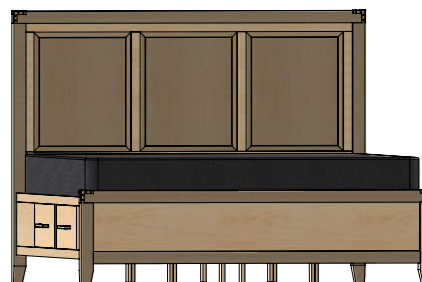

King Raised Panel Bed, Both Side Drawers
Item SAY16562 | 80.5" (W) x 87.5" (D) x 61.5" (H)

See pages 10-16 for available options on accessory pieces. See page 17 for available wood types, stain, and hardware options.