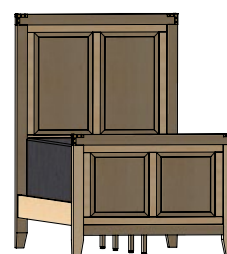

Twin Raised Panel Bed, High Footboard
Item SAY16515 | 43" (W) x 82.5" (D) x 61.5" (H)