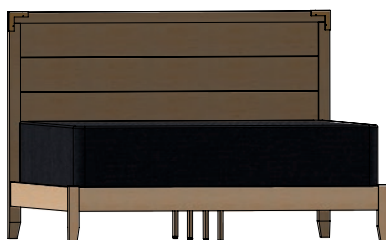

King Plank Panel Bed, Rail Footboard
Item SAY16132 | 80.5" (W) x 86" (D) x 56" (H)