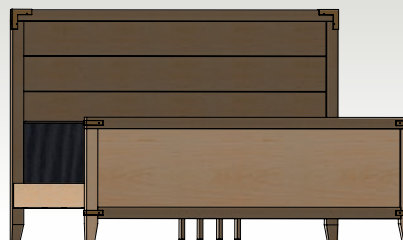

Twin size beds are not available with drawers on both sides. Twin size beds with drawers on end only come with one drawer due to size limitations.

Pictured from left to right: Saybrook Nightstand 4, item SAY16244, Saybrook Plank Panel King bed with Low Footboard, item SAY16122, Saybrook Chifferobe 2, item SAY16257, Saybrook Dresser 5, item SAY16251 with Mirror 5, item SAY16305. This group was crafted using solid Rustic Oak with our #402 Mocha stain, Saybrook standard hardware, item HDW-625-160SBZ.

Headboard and Footboard

Options

California King Plank Panel Bed, High Footboard
Item SAY16111 | 76" (W) x 91.5" (D) x 56" (H)

King Plank Panel Bed, High Footboard
Item SAY16112 | 80.5" (W) x 87.5" (D) x 56" (H)