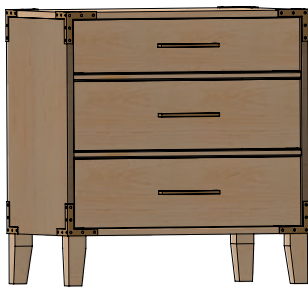

Saybrook Nightstand 4
Item SAY16244
28" (W) x 20" (D) x 30" (H)