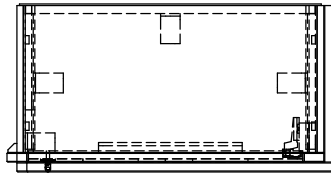

Drawn By: dhoffmann

Legends Furniture

Part # FH3201

Part Description: FH3201 Farmhouse Left Pier (BNW)

Date: 04/13/2018

Material: Assembly

Width: 25"

Height: 72 1/8"

Depth: 12 7/8"

Drawn By: dhoffmann

Legends Furniture

Part # FH3202

Part Description: FH3202 Farmhouse Right Pier (BNW)

Date: 04/13/2018

Material: Assembly

Width: 25"

Height: 72 1/8"

Depth: 12 7/8"

Drawn By: dhoffmann

Legends Furniture

Part # FH3203

Part Description: FH3203 Farmhouse Bridge (BNW)

Date: 10/25/2017

Material: Assembly

Width: 86"

Height: 2 7/8"

Depth: 13 1/2"

Drawn By: dhoffmann