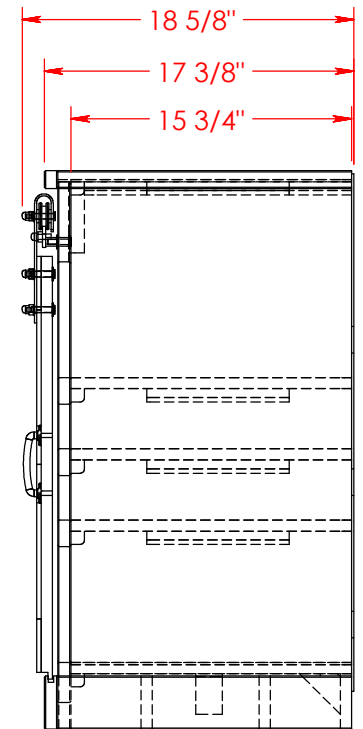

Legends Furniture

Part # FH1420

Part Description: FH1420 Farmhouse TV Console

Date: 02/21/2019

Material: Assembly

Width: 66"

Height: 31 1/2"

Depth: 17 3/8"

Drawn By: dhoffmann

Legends Furniture

Part # FH3201

Part Description: FH3201 Farmhouse Left Pier (BNW)

Date: 04/13/2018

Material: Assembly

Width: 25"

Height: 72 1/8"

Depth: 12 7/8"

Drawn By: dhoffmann

Legends Furniture

Part # FH3202

Part Description: FH3202 Farmhouse Right Pier (BNW)

Date: 04/13/2018

Material: Assembly

Width: 25"

Width: 86"

Height: 2 7/8"

Depth: 13 1/2"

Drawn By: dhoffmann