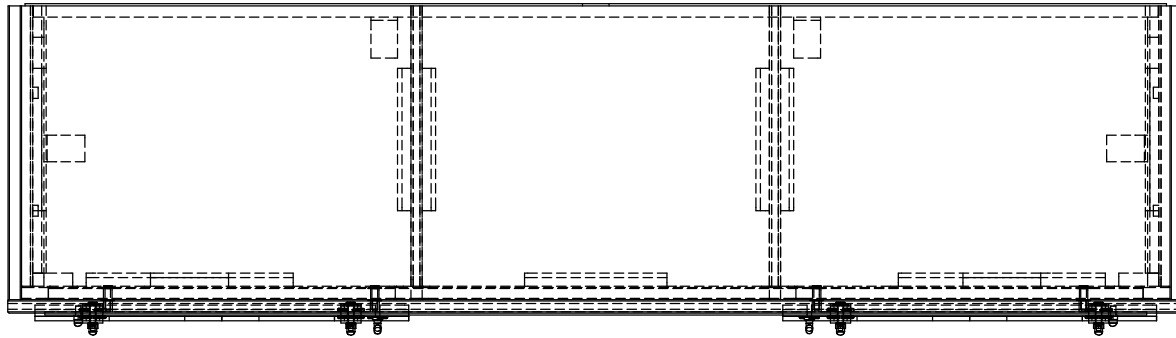

Legends Furniture

Part # FH1420

Part Description: FH1420 Farmhouse TV Console

Date: 02/21/2019

Material: Assembly

Width: 66"

Height: 31 1/2"

Depth: 17 3/8"

Drawn By: dhoffmann

Legends Furniture

Part # FH3201

Part Description: FH3201 Farmhouse Left Pier (BNW)

Date: 04/13/2018

Material: Assembly

Width: 25"

Height: 72 1/8"

Depth: 12 7/8"

Drawn By: dhoffmann

Legends Furniture

Part # FH3202

Part Description: FH3202 Farmhouse Right Pier (BNW)

Date: 04/13/2018

Material: Assembly

Width: 25"

Width: 86"

Height: 2 7/8"

Depth: 13 1/2"

Drawn By: dhoffmann