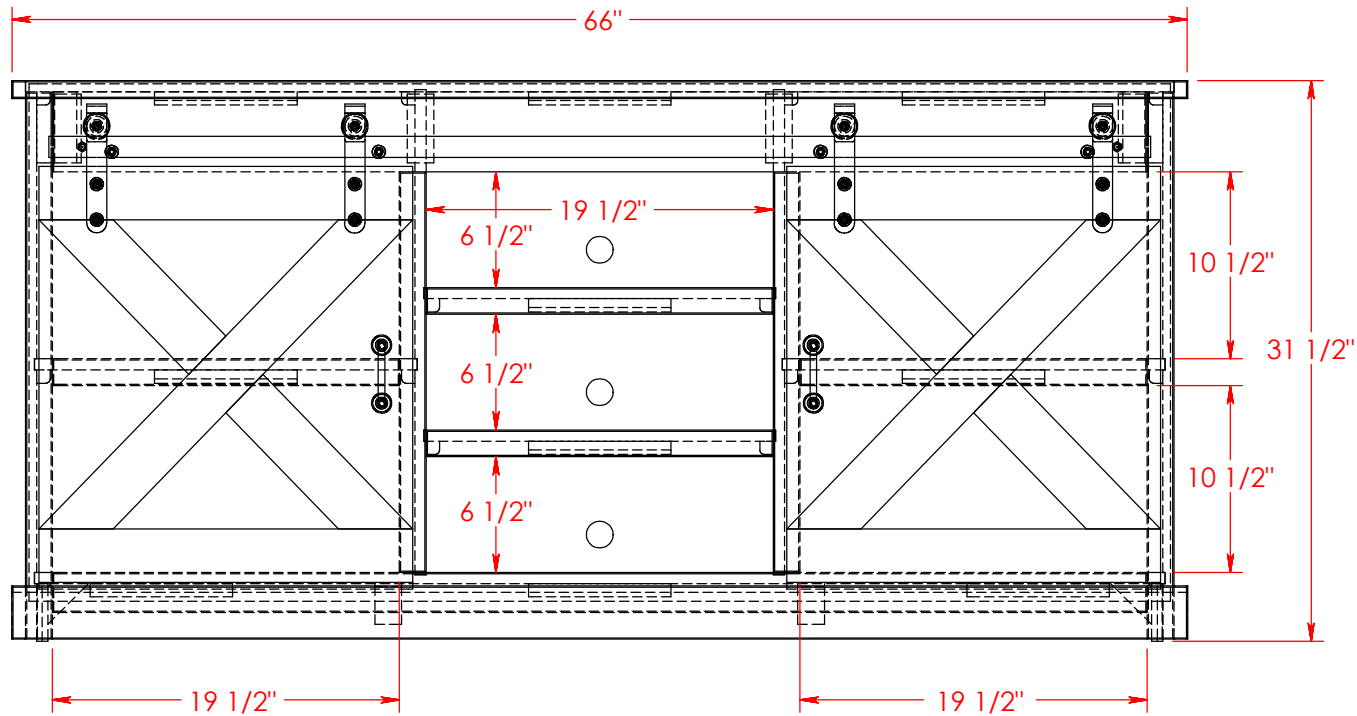

Legends Furniture

Part # FH1420

Part Description: FH1420 Farmhouse TV Console

Date: 02/21/2019

Material: Assembly

Width: 66"

Height: 31 1/2"

Depth: 17 3/8"

Drawn By: dhoffmann

Legends Furniture

Part # FH3201

Part Description: FH3201 Farmhouse Left Pier (BNW)

Date: 04/13/2018

Material: Assembly

Width: 25"

Height: 72 1/8"

Depth: 12 7/8"

Drawn By: dhoffmann

Legends Furniture

Part # FH3202

Part Description: FH3202 Farmhouse Right Pier (BNW)

Date: 04/13/2018

Material: Assembly

Width: 25"

Width: 86"

Height: 2 7/8"

Depth: 13 1/2"

Drawn By: dhoffmann