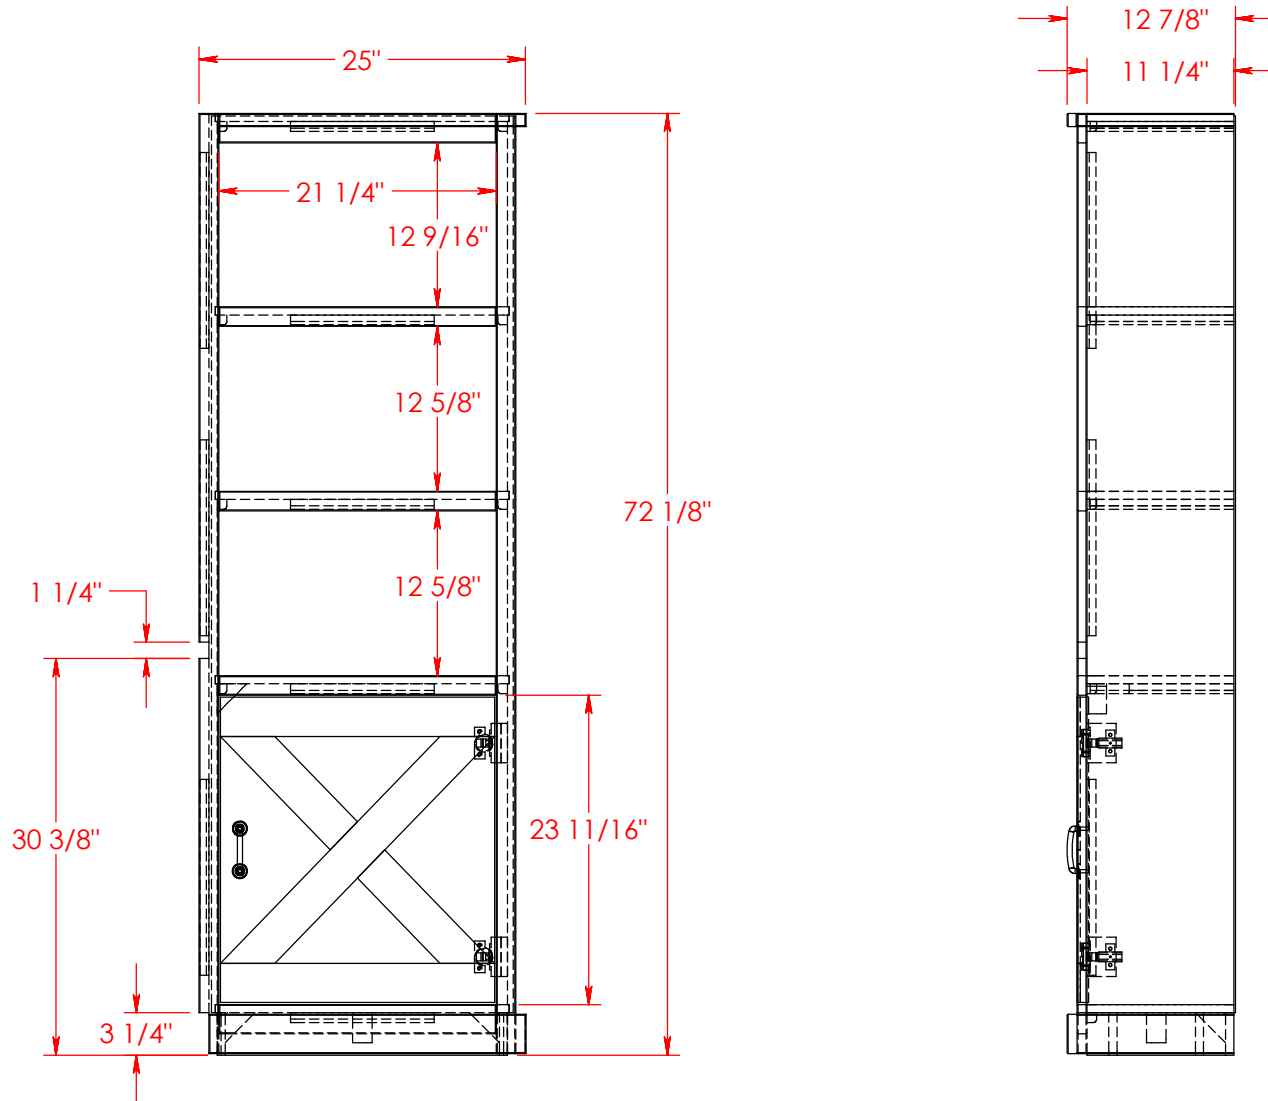

Drawn By: dhoffmann

Legends Furniture

Part # FH3201

Part Description: FH3201 Farmhouse Left Pier (BNW)

Date: 04/13/2018

Material: Assembly

Width: 25"

Height: 72 1/8"

Depth: 12 7/8"

Drawn By: dhoffmann

Legends Furniture

Part # FH3202

Part Description: FH3202 Farmhouse Right Pier (BNW)

Date: 04/13/2018

Material: Assembly

Width: 25"

Height: 72 1/8"

Depth: 12 7/8"

Drawn By: dhoffmann

Legends Furniture

Part # FH3203

Part Description: FH3203 Farmhouse Bridge (BNW)

Date: 10/25/2017

Material: Assembly

Width: 86"

Height: 2 7/8"

Depth: 13 1/2"

Drawn By: dhoffmann