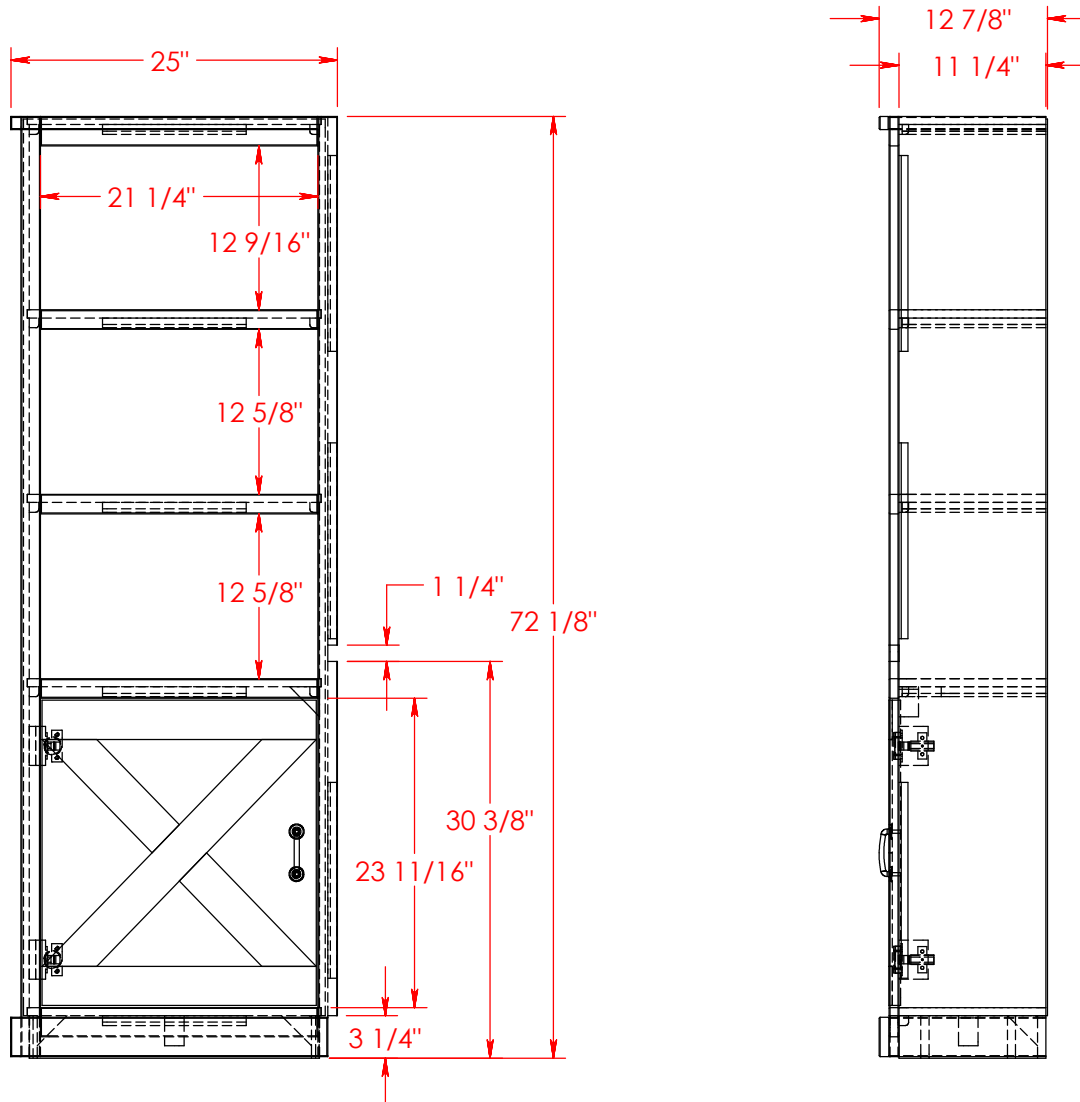

Legends Furniture

Part # FH1420

Part Description: FH1420 Farmhouse TV Console

Date: 02/21/2019

Material: Assembly

Width: 66"

Height: 31 1/2"

Depth: 17 3/8"

Drawn By: dhoffmann

Legends Furniture

Part # FH3201

Part Description: FH3201 Farmhouse Left Pier (BNW)

Date: 04/13/2018

Material: Assembly

Width: 25"

Height: 72 1/8"

Depth: 12 7/8"

Drawn By: dhoffmann

Legends Furniture

Part # FH3202

Part Description: FH3202 Farmhouse Right Pier (BNW)

Date: 04/13/2018

Material: Assembly

Width: 25"

Width: 86"

Height: 2 7/8"

Depth: 13 1/2"

Drawn By: dhoffmann