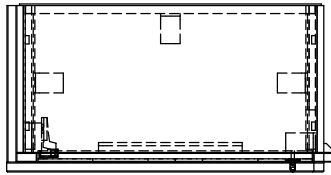

Legends Furniture

Part # FH1420

Part Description: FH1420 Farmhouse TV Console

Date: 02/21/2019

Material: Assembly

Width: 66"

Height: 31 1/2"

Depth: 17 3/8"

Drawn By: dhoffmann

Legends Furniture

Part # FH3201

Part Description: FH3201 Farmhouse Left Pier (BNW)

Date: 04/13/2018

Material: Assembly

Width: 25"

Height: 72 1/8"

Depth: 12 7/8"

Drawn By: dhoffmann

Legends Furniture

Part # FH3202

Part Description: FH3202 Farmhouse Right Pier (BNW)

Date: 04/13/2018

Material: Assembly

Width: 25"

Width: 86"

Height: 2 7/8"

Depth: 13 1/2"

Drawn By: dhoffmann