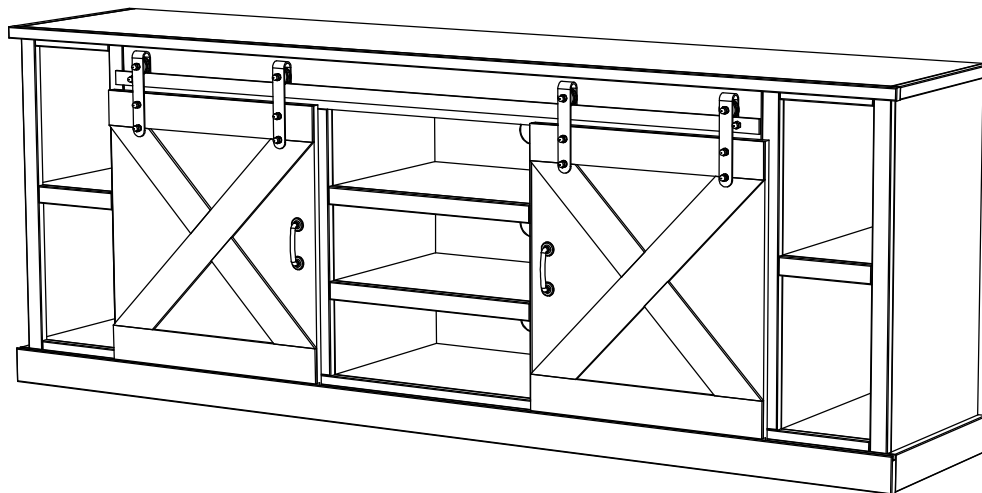

Legends Furniture

FH1415

Some Items In The List To The Right
May Not Show In The Diagrams Below.

PART NUMBER	DESCRIPTION
FH1415-K	FH1415 Luan Backing
FH1415-HA-RLQ	FH1415 S/A Left Knotty Alder Barn Door
47893	47893 Knotty Alder MDF Door
84336	84336 Farmhouse Door Roller Bracket
84337	84327 5/16-18 x 1-1/4" Socket Head Black
84338	84338 Acorn Nut 5/16-18 Black
84339	84339 Flat Washer 5/16" Diameter Black
84340	84340 Lock Washer 5/16" Diameter Black
FH1415-HA-RRQ	FH1415 S/A Right Knotty Alder Barn Door
47893	47893 Knotty Alder MDF Door
84336	84336 Farmhouse Door Roller Bracket
84337	84327 5/16-18 x 1-1/4" Socket Head Black
84338	84338 Acorn Nut 5/16-18 Black
84339	84339 Flat Washer 5/16" Diameter Black
84340	84340 Lock Washer 5/16" Diameter Black
84323	84323 Dark Antique Brass Drawer Pull
84335	84335 Farmhouse Door Track
84337	84327 5/16-18 x 1-1/4" Socket Head Black
84339	84339 Flat Washer 5/16" Diameter Black
84214	Furniture Tipping Restraint Kit

PART NUMBER	DESCRIPTION
FH1915-KB	FH1915 Bottom Luan Backing
FH1915-KT	FH1915 Top Luan Backing
84214	Furniture Tipping Restraint Kit