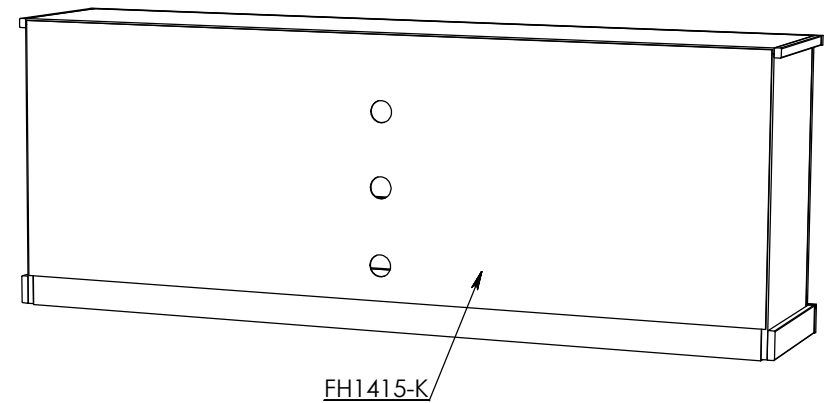

Legends Furniture

FH1415

Some Items In The List To The Right
May Not Show In The Diagrams Below.

PART NUMBER	DESCRIPTION
FH1415-K	FH1415 Luan Backing
FH1415-HA-RLQ	FH1415 S/A Left Knotty Alder Barn Door
47893	47893 Knotty Alder MDF Door
84336	84336 Farmhouse Door Roller Bracket
84337	84327 5/16-18 x 1-1/4" Socket Head Black
84338	84338 Acorn Nut 5/16-18 Black
84339	84339 Flat Washer 5/16" Diameter Black
84340	84340 Lock Washer 5/16" Diameter Black
FH1415-HA-RRQ	FH1415 S/A Right Knotty Alder Barn Door
47893	47893 Knotty Alder MDF Door
84336	84336 Farmhouse Door Roller Bracket
84337	84327 5/16-18 x 1-1/4" Socket Head Black
84338	84338 Acorn Nut 5/16-18 Black
84339	84339 Flat Washer 5/16" Diameter Black
84340	84340 Lock Washer 5/16" Diameter Black
84323	84323 Dark Antique Brass Drawer Pull
84335	84335 Farmhouse Door Track
84337	84327 5/16-18 x 1-1/4" Socket Head Black
84339	84339 Flat Washer 5/16" Diameter Black
84214	Furniture Tipping Restraint Kit

PART NUMBER	DESCRIPTION
FH1915-KB	FH1915 Bottom Luan Backing
FH1915-KT	FH1915 Top Luan Backing
84214	Furniture Tipping Restraint Kit