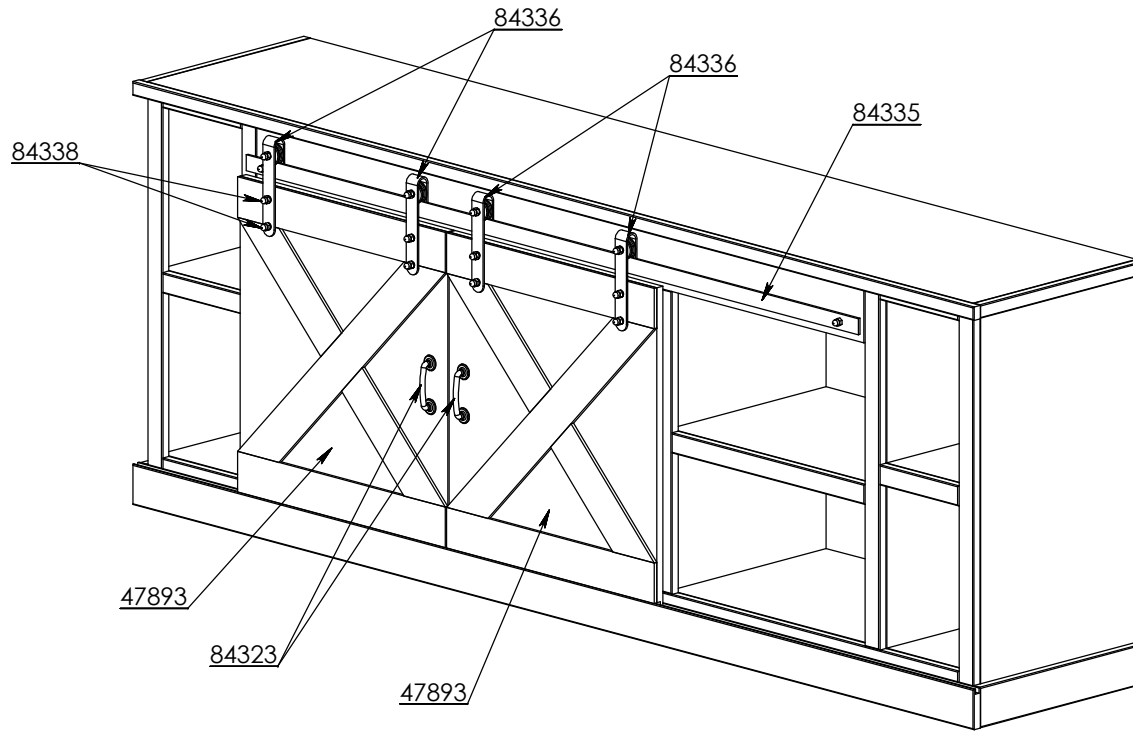

Legends Furniture

FH1415

Some Items In The List To The Right
May Not Show In The Diagrams Below.

PART NUMBER	DESCRIPTION
FH1415-K	FH1415 Luan Backing
FH1415-HA-RLQ	FH1415 S/A Left Knotty Alder Barn Door
47893	47893 Knotty Alder MDF Door
84336	84336 Farmhouse Door Roller Bracket
84337	84327 5/16-18 x 1-1/4" Socket Head Black
84338	84338 Acorn Nut 5/16-18 Black
84339	84339 Flat Washer 5/16" Diameter Black
84340	84340 Lock Washer 5/16" Diameter Black
FH1415-HA-RRQ	FH1415 S/A Right Knotty Alder Barn Door
47893	47893 Knotty Alder MDF Door
84336	84336 Farmhouse Door Roller Bracket
84337	84327 5/16-18 x 1-1/4" Socket Head Black
84338	84338 Acorn Nut 5/16-18 Black
84339	84339 Flat Washer 5/16" Diameter Black
84340	84340 Lock Washer 5/16" Diameter Black
84323	84323 Dark Antique Brass Drawer Pull
84335	84335 Farmhouse Door Track
84337	84327 5/16-18 x 1-1/4" Socket Head Black
84339	84339 Flat Washer 5/16" Diameter Black
84214	Furniture Tipping Restraint Kit

PART NUMBER	DESCRIPTION
FH1915-KB	FH1915 Bottom Luan Backing
FH1915-KT	FH1915 Top Luan Backing
84214	Furniture Tipping Restraint Kit