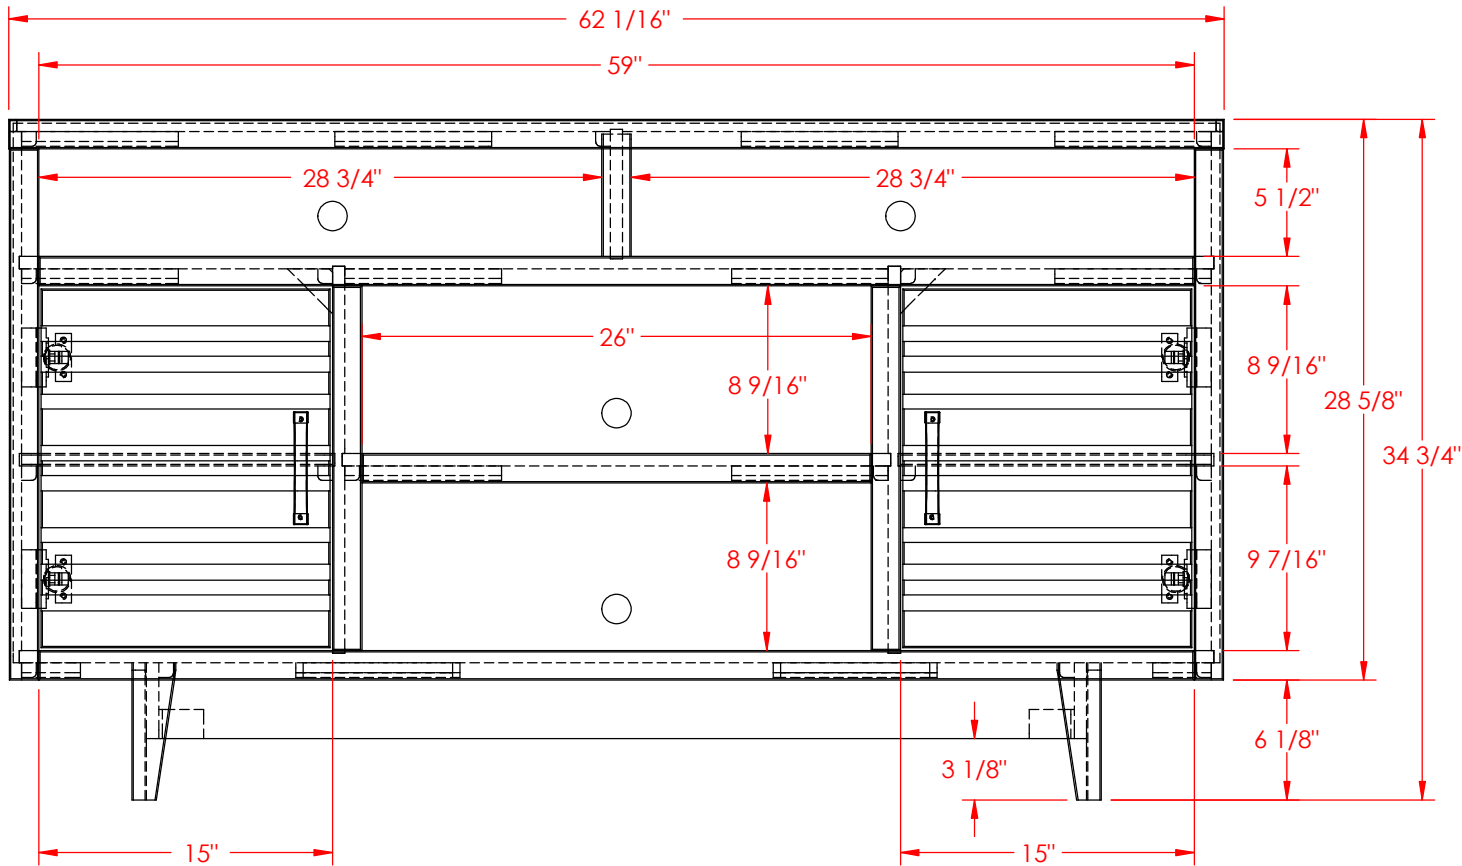

Legends Furniture

Part # AV1328

Part Description: AV1328 Avondale TV Console

Date: 01/21/2019

Material: Assembly

Width: 62 1/16"

Height: 34 3/4"

Depth: 16 5/8"

Drawn By: dhoffmann

Legends Furniture

Part # AV3975

Part Description: AV3975 Avondale Universal Pier w/Doors

Date: 01/22/2019

Material: Assembly

Width: 29 7/8"

Height: 78 1/8"

Depth: 12 5/8"

Drawn By: dhoffmann