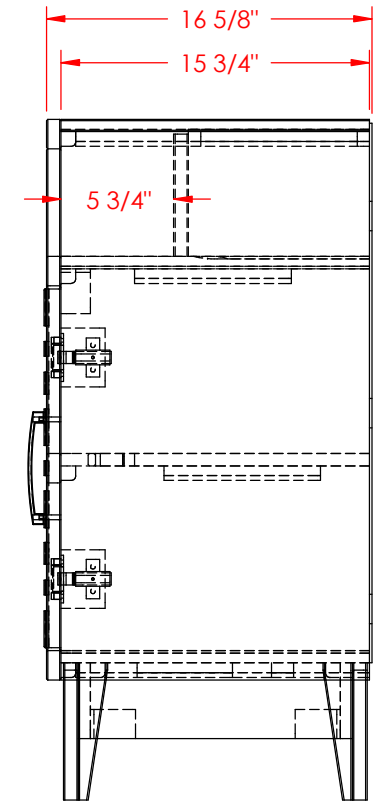

Legends Furniture

Part # AV1328

Part Description: AV1328 Avondale TV Console

Date: 01/21/2019

Material: Assembly

Width: 62 1/16"

Height: 34 3/4"

Depth: 16 5/8"

Drawn By: dhoffmann

Legends Furniture

Part # AV3975

Part Description: AV3975 Avondale Universal Pier w/Doors

Date: 01/22/2019

Material: Assembly

Width: 29 7/8"

Height: 78 1/8"

Depth: 12 5/8"

Drawn By: dhoffmann