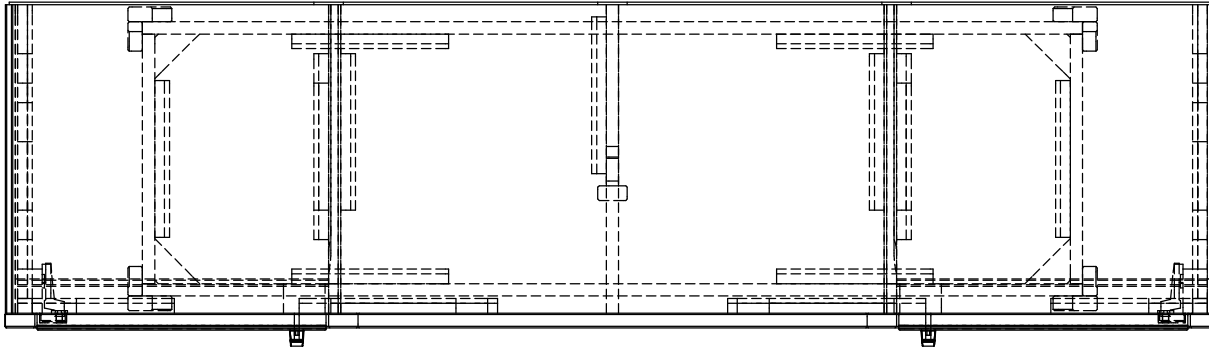

Legends Furniture

Part # AV1328

Part Description: AV1328 Avondale TV Console

Date: 01/21/2019

Material: Assembly

Width: 62 1/16"

Height: 34 3/4"

Depth: 16 5/8"

Drawn By: dhoffmann

Legends Furniture

Part # AV3975

Part Description: AV3975 Avondale Universal Pier w/Doors

Date: 01/22/2019

Material: Assembly

Width: 29 7/8"

Height: 78 1/8"

Depth: 12 5/8"

Drawn By: dhoffmann