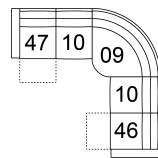

51 Sofa Recliner
61 Power Sofa Recliner
84 x 39 x 41"
214 x 100 x 105 cm
IA: 64" / 162 cm

53 Loveseat Recliner
63 Loveseat Recliner Power
62 x 39 x 41"
158 x 100 x 105 cm
IA: 42" / 106 cm

58 Loveseat Console
68 Loveseat Console Pwr
75 x 39 x 41"
191 x 100 x 105 cm

46 RHF Recliner Chair
47 LHF Recliner Chair
66 RHF Power Recliner
67 LHF Power Recliner
31 x 39 x 41"
79 x 100 x 105 cm

POPULAR CONFIGURATIONS

67/A2/10/09/10/66
114 x 101"
290 x 257 cm

67/A2/10/09/60/66
114 x 101"
290 x 257 cm

47/10/09/10/46
101 x 101"
257 x 257 cm

67/10/09/10/66
101 x 101"
257 x 257 cm

DIMENSIONS

Seat Depth: 21" / 54 cm
Seat Height: 19" / 50 cm
Arm Depth: 35" / 89 cm
Arm Height: 26" / 66 cm
Reclined Depth: 65" / 166 cm

Dimensions shown as Width x Depth x Height.

Dimensions are correct at the time of printing and are subject to change without notice. Actual measurements for each item may vary from what is shown here. Please allow up to a +/- 1 inch difference. Availability may vary by region.