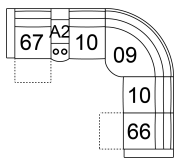

51 Sofa Recliner
61 Power Sofa Recliner
84 x 39 x 41"
214 x 100 x 105 cm
IA: 64" / 162 cm

53 Loveseat Recliner
63 Loveseat Recliner Power
62 x 39 x 41"
158 x 100 x 105 cm
IA: 42" / 106 cm

58 Loveseat Console
68 Loveseat Console Pwr
75 x 39 x 41"
191 x 100 x 105 cm

A2 Storage Console
13 x 39 x 36"
34 x 100 x 91 cm

32 Rocker Recliner Chair
31 Wallhugger Recliner Pwr
33 Swivel Rocker Recliner Chair
35 Wallhugger Recliner Chair
39 Power Rocker Recliner
38 x 39 x 41"
97 x 100 x 105 cm
IA: 17" / 42 cm

46 RHF Recliner Chair
47 LHF Recliner Chair
66 RHF Power Recliner
67 LHF Power Recliner
31 x 39 x 41"
79 x 100 x 105 cm

POPULAR CONFIGURATIONS

67/A2/10/09/10/66
114 x 101"
290 x 257 cm

67/A2/10/09/60/66
114 x 101"
290 x 257 cm

47/10/09/10/46
101 x 101"
257 x 257 cm

67/10/09/10/66
101 x 101"
257 x 257 cm

DIMENSIONS

Seat Depth: 21" / 54 cm
Seat Height: 19" / 50 cm
Arm Depth: 35" / 89 cm
Arm Height: 26" / 66 cm
Reclined Depth: 65" / 166 cm