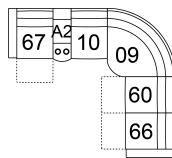

51 Sofa Recliner
61 Power Sofa Recliner
84 x 39 x 41"
214 x 100 x 105 cm
IA: 64" / 162 cm

53 Loveseat Recliner
63 Loveseat Recliner Power
62 x 39 x 41"
158 x 100 x 105 cm
IA: 42" / 106 cm

58 Loveseat Console
68 Loveseat Console Pwr
75 x 39 x 41"
191 x 100 x 105 cm

A2 Storage Console
13 x 39 x 36"
34 x 100 x 91 cm

32 Rocker Recliner Chair
31 Wallhugger Recliner Pwr
33 Swivel Rocker Recliner Chair
35 Wallhugger Recliner Chair
39 Power Rocker Recliner
38 x 39 x 41"
97 x 100 x 105 cm
IA: 17" / 42 cm

46 RHF Recliner Chair
47 LHF Recliner Chair
66 RHF Power Recliner
67 LHF Power Recliner
31 x 39 x 41"
79 x 100 x 105 cm

POPULAR CONFIGURATIONS

67/A2/10/09/10/66
114 x 101"
290 x 257 cm

67/A2/10/09/60/66
114 x 101"
290 x 257 cm

47/10/09/10/46
101 x 101"
257 x 257 cm

67/10/09/10/66
101 x 101"
257 x 257 cm

DIMENSIONS

Seat Depth: 21" / 54 cm
Seat Height: 19" / 50 cm
Arm Depth: 35" / 89 cm
Arm Height: 26" / 66 cm
Reclined Depth: 65" / 166 cm