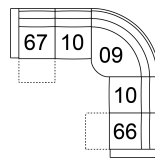

A2 Storage Console
13 x 39 x 36"
34 x 100 x 91 cm

32 Rocker Recliner Chair
31 Wallhugger Recliner Pwr
33 Swivel Rocker Recliner Chair
35 Wallhugger Recliner Chair
39 Power Rocker Recliner
38 x 39 x 41"
97 x 100 x 105 cm
IA: 17" / 42 cm

46 RHF Recliner Chair
47 LHF Recliner Chair
66 RHF Power Recliner
67 LHF Power Recliner
31 x 39 x 41"
79 x 100 x 105 cm

POPULAR CONFIGURATIONS

67/A2/10/09/10/66
114 x 101"
290 x 257 cm

67/A2/10/09/60/66
114 x 101"
290 x 257 cm

47/10/09/10/46
101 x 101"
257 x 257 cm

67/10/09/10/66
101 x 101"
257 x 257 cm

DIMENSIONS

Seat Depth: 21" / 54 cm
Seat Height: 19" / 50 cm
Arm Depth: 35" / 89 cm
Arm Height: 26" / 66 cm
Reclined Depth: 65" / 166 cm

Dimensions shown as Width x Depth x Height.

Dimensions are correct at the time of printing and are subject to change without notice. Actual measurements for each item may vary from what is shown here. Please allow up to a +/- 1 inch difference. Availability may vary by region.